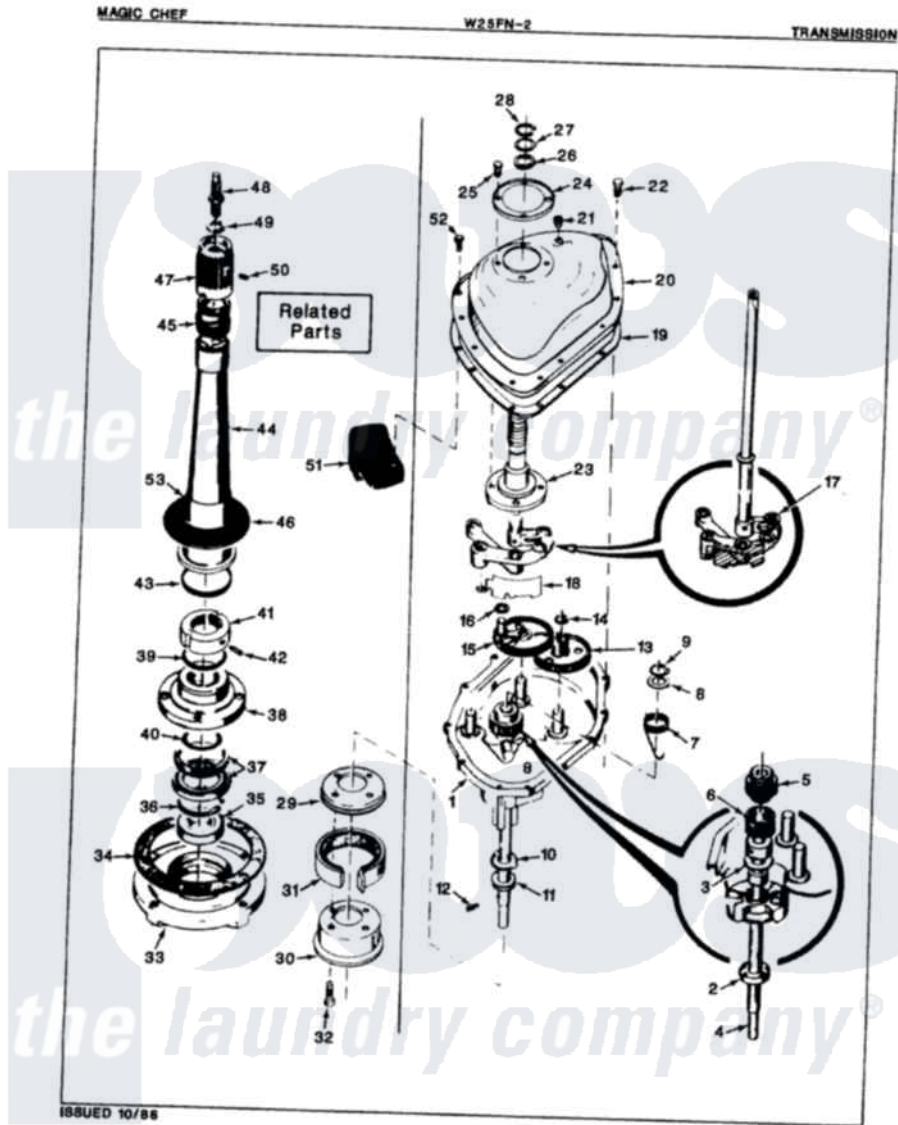

Magic Chef W25FA2 03 - TRANSMISSION (REV. A)

Magic Chef [Residential Magic Chef W25FA2 Washer Parts](#) Parts Diagram 03 - TRANSMISSION (REV. A)
 Click on the part number to view part

Item	Original Part Number	Replaced By	Status	Part Description
1	33-9986		Not Available	TRANSM HOUSING
2	33-9208		Not Available	SEAL
3	25-7274		Not Available	WASHER, STEEL
"	33-9023N		Not Available	CLUTCH ASM
4	33-9022		Not Available	DRIVE SHAFT
5	33-6115		Not Available	DRIVE PINION
6	33-3195		Not Available	SPRING
7	33-6114	33-6463		Spring
8	25-7416		Not Available	WASHER, FLAT
"	25-7415		Not Available	WASHER, FLAT
9	25-7847			Ring, Retaining
10	33-9217		Not Available	THRUST WASHER
11	33-4944			Bearing
12	25-6120		Not Available	PIN
13	35-0547			Cluster Gear
14	25-7853	25-7933		Ring, Retaining