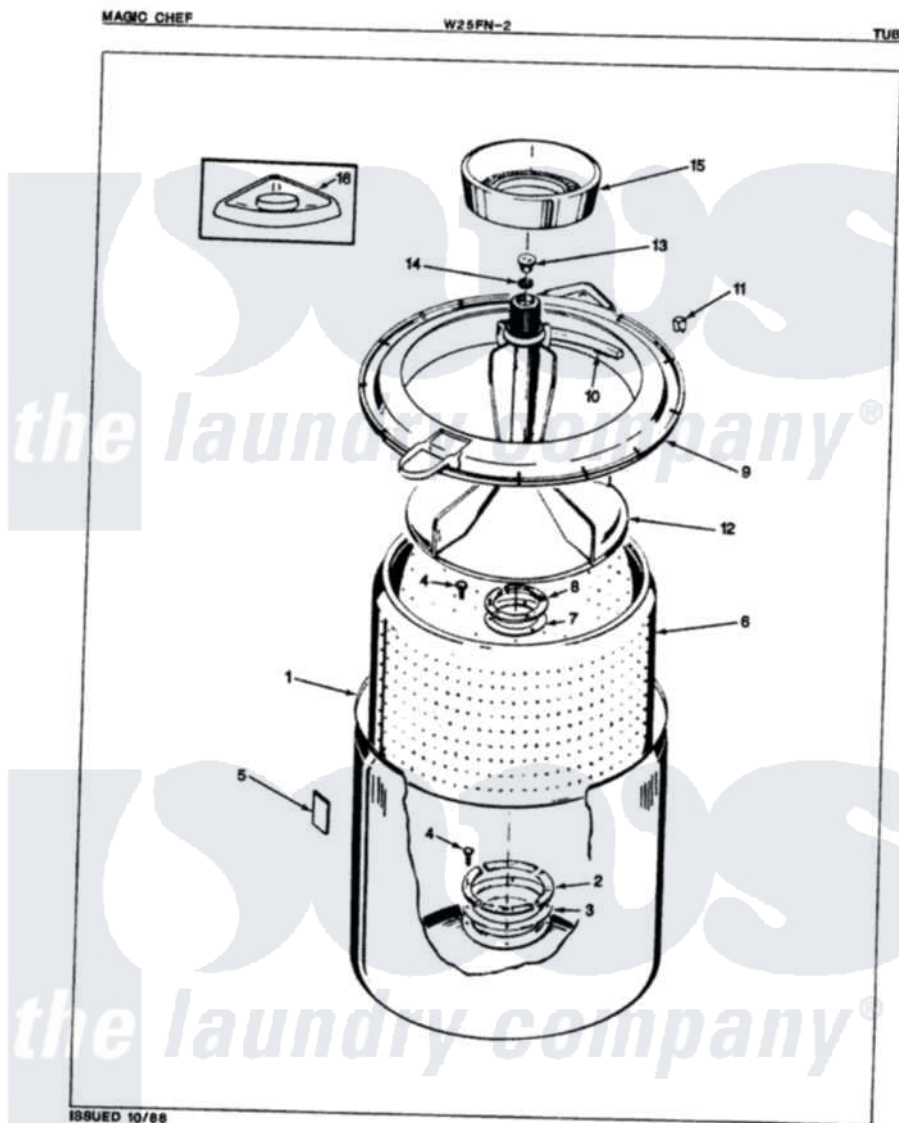

Magic Chef W25FA2 04 - TUB (REV. A)

Magic Chef [Residential Magic Chef W25FA2 Washer Parts](#) Parts Diagram 04 - TUB (REV. A)

[Click on the part number to view part](#)

Item	Original Part Number	Replaced By	Status	Part Description
1	33-9392		Not Available	TUB ASSEMBLY
2	33-8800	33-8800K		Plate
3	33-6905			Gasket
4	25-7783	4356852		Screw
5	35-0538			Pad
6	35-0004		Not Available	BASKET ASM
7	33-8959			Gasket
8	33-8799		Not Available	REINF PLATE
9	35-0537	35-0993		Tub Top
10	33-3055			Gasket
11	25-7748			Clip
12	35-0049		Not Available	AGITATOR
13	33-6241			Cap
14	25-7330			Rubber Washer
15	33-9888		Not Available	LINT FILTER
16	33-9906	21001167		Dispenser, Bleach