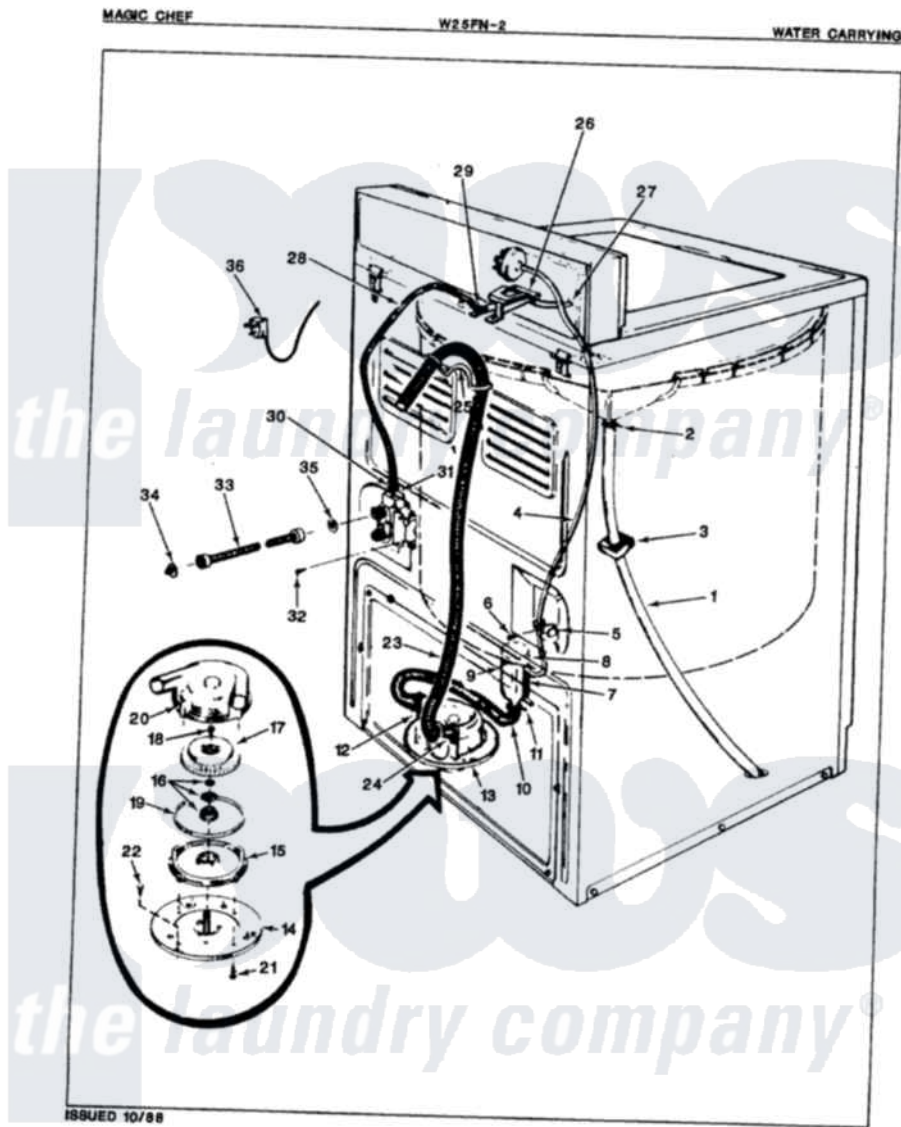

Magic Chef W25FA2 05 - WATER CARRYING (REV. A)

Magic Chef [Residential Magic Chef W25FA2 Washer Parts](#) Parts Diagram 05 - WATER CARRYING (REV. A)
 Click on the part number to view part

Item	Original Part Number	Replaced By	Status	Part Description
1	35-0059		Not Available	OVERFLOW HOSE
2	25-6057		Not Available	HOSE CLAMP
3	35-0706		Not Available	PAD, FOAM
4	35-0853		Not Available	PRES SW HOSE
"	25-7796	596669		Clamp, Manifold
5	33-6099			Clamp
6	W10124350		Not Available	NOT REQUIRED PART OR SEE NOTE SCREW-PURCHASED LOCALLY
7	33-7314			Sump Assembly
8	33-3633		Not Available	HOSE
9	25-7003			Clamp
10	33-6091			Hose
11	25-6066		Not Available	HOSE CLAMP
12	25-6055		Not Available	HOSE CLAMP
13	35-1069	35-6467		Pump Assem
"	35-0008	35-6467		Pump Assem

14	33-6035		Not Available	PLATE & PULLEY ASSY.
15	33-6029	35-6467		Pump Assem
16	35-0707			Seal, Seat And "O" Ring
17	35-0010			Impeller
18	25-7418	33001178		Back, Tumbler
19	33-6032			Gasket
20	35-0009			Pump Housing
21	25-7405	3196164		Screw
22	25-7419		Not Available	SCREW
23	33-9535	211704		Hose, Drain
24	33-9536			Hose Adapter
25	33-9537	22003814		Retainer, Drain Hose
"	25-7797	285655		Clamp, Hose
26	25-7086	Y0308025		Washer, Stainless Steel
"	33-9830		Not Available	INLET FLUME
"	25-3092	90767		Screw, 8A X 3/8 HeX Washer Head Tapping
"	33-8057		Not Available	PLASTIC NUT
27	33-6038		Not Available	FLUME EXT
28	35-0541		Not Available	WATR INLET HOSE
29	25-7867	596669		Clamp, Manifold
30	25-7866	489503		Clamp
31	33-7058		Not Available	SUB 36-1456
"	35-0085	35-2374N		Valve, Water
32	25-7851			Speedclip, End Cap To Top
33	33-7891	89503		Hose-Inlet
34	33-7313	33-4264N		Strainer And Washer Kit
35	25-7048			Washer
36	35-0680		Not Available	CORD, POWER