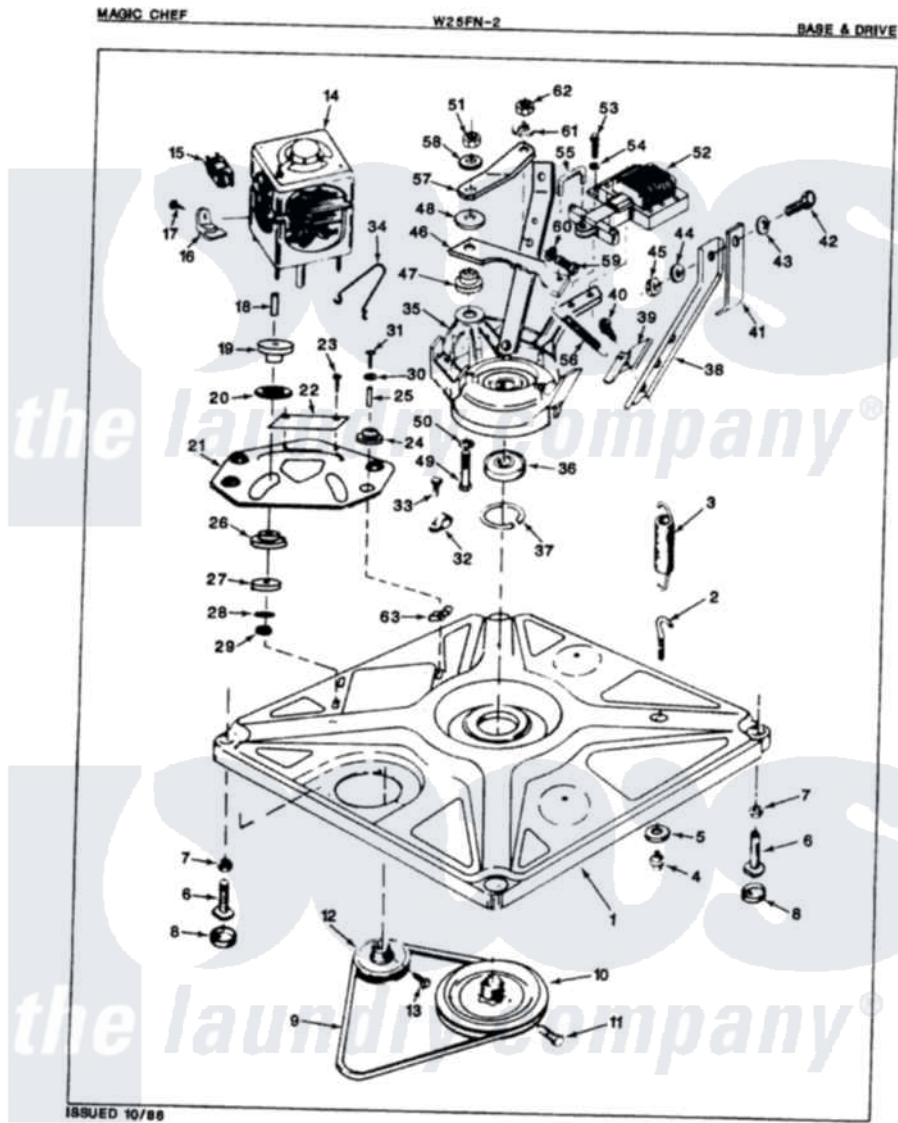

# Magic Chef W25FN2 01 - BASE & DRIVE (REV. A)

Magic Chef [Residential Magic Chef W25FN2 Washer Parts](#) Parts Diagram 01 - BASE & DRIVE (REV. A)  
 Click on the part number to view part

Item	Original Part Number	Replaced By	Status	Part Description
1	<a href="#">35-0058</a>			Base Assembly
2	<a href="#">25-7365</a>			Eye Bolt
3	33-9553		Not Available	SPRING
4	<a href="#">25-7362</a>			Anchor Nut
5	25-7727		Not Available	FLAT WASHER
6	<a href="#">35-0771</a>			Leveling Leg
"	33-0679	<a href="#">35-0771</a>		Leveling Leg
7	25-7032	<a href="#">25-7915</a>		Hex Nut
8	34-0062	<a href="#">25001119</a>		Foot And Pad Assembly
9	33-6343	<a href="#">35-0425</a>		Belt
10	33-9374		Not Available	DRIVE PULLEY
11	25-7361		Not Available	SET SCREW
12	33-1171	<a href="#">21001833</a>		Pulley, Motor
13	<a href="#">25-7117</a>			Set Screw
14	<a href="#">33-9998</a>			Export Motor
15	35-0259		Not Available	MOTOR SWITCH