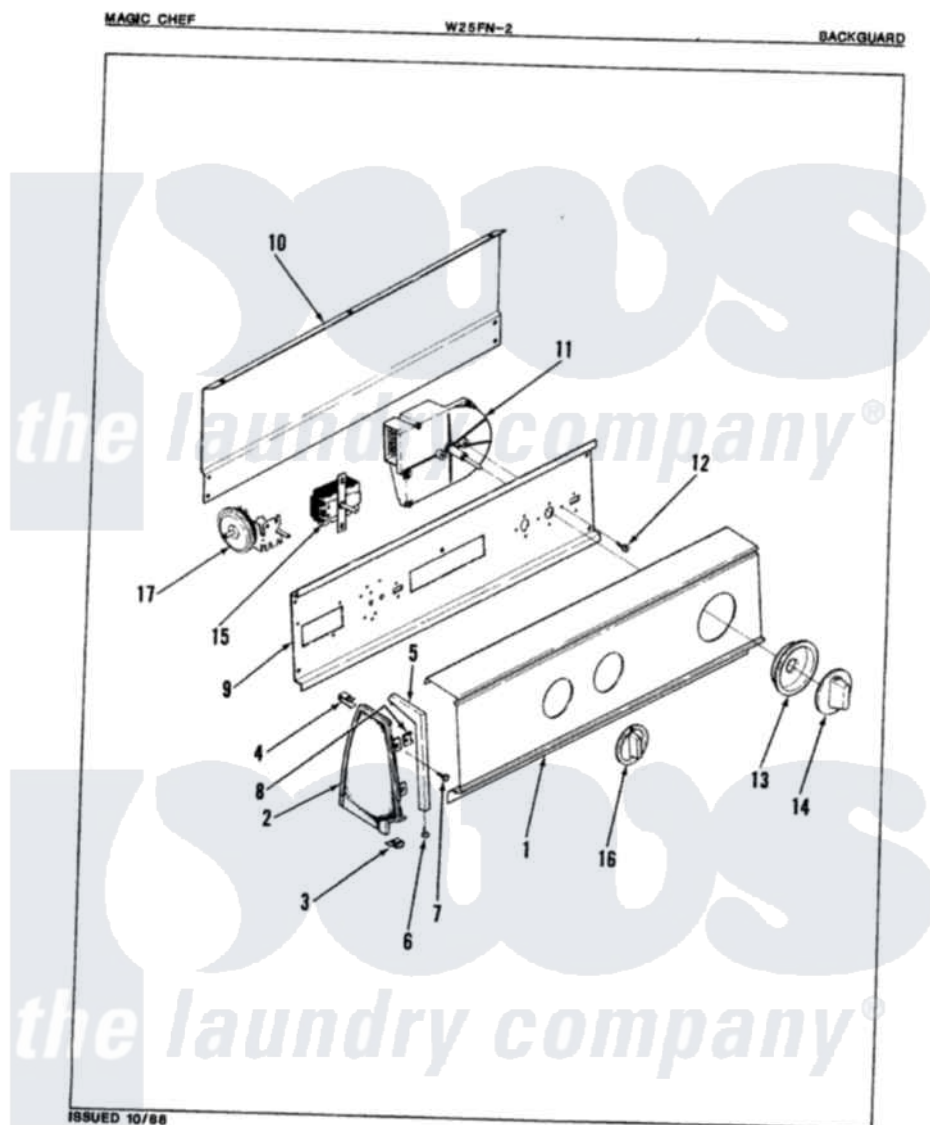

Magic Chef W25FN2 02 - CONTROL PANEL (REV. A)

Magic Chef [Residential Magic Chef W25FN2 Washer Parts](#) Parts Diagram 02 - CONTROL PANEL (REV. A)
 Click on the part number to view part

Item	Original Part Number	Replaced By	Status	Part Description
1	35-0903		Not Available	CONTROL PANEL
2	25-7649	910187		Screw
"	25-7702			Speedclip, End Cap To Control Panel
"	53-0265			LH Endcap
"	53-0264			RH Endcap
3	34-9487		Not Available	PLATE, REINFORCEMENT
"	25-7697	25-2219		Screw
"	25-7851			Speedclip, End Cap To Top
4	25-7435	33002917		Screw, No.10-16
"	25-7852			Speedclip, Rr Shld To End Cap
5	53-0277		Not Available	TRIM, END CAP (RT)
"	53-0278		Not Available	TRIM, END CAP (LT)
6	25-7760			Screw
7	25-3092	90767		Screw, 8A X 3/8 HeX Washer Head Tapping

8	25-7702		Speedclip, End Cap To Control Panel
9	53-0365	53-1676	Shield, Control
10	25-7583		Not Available
"	25-3457		PLASTIC NUT
"	25-3092	90767	Screw, Sems
"	25-3092	90767	Screw, 8A X 3/8 HeX Washer Head Tapping
"	53-0268	21001460	Shield, Rear
11	35-0117		Timer Motor 1/2rpm
"	35-0493		Not Available
"	35-0493		TIMER EXPORT
12	25-0088	489483	Screw 10-32 X 1/2
13	35-0318		Not Available
"	35-0318		HUB/SKIRT ASM
14	35-0498	12500058	Knob Ski
15	35-0119		Rotary Switch
"	25-3092	90767	Screw, 8A X 3/8 HeX Washer Head Tapping
16	35-0168		Not Available
"	35-0168		SELECTOR KNOB
17	35-0782		Pressure Switch
"	25-3092	90767	Screw, 8A X 3/8 HeX Washer Head Tapping