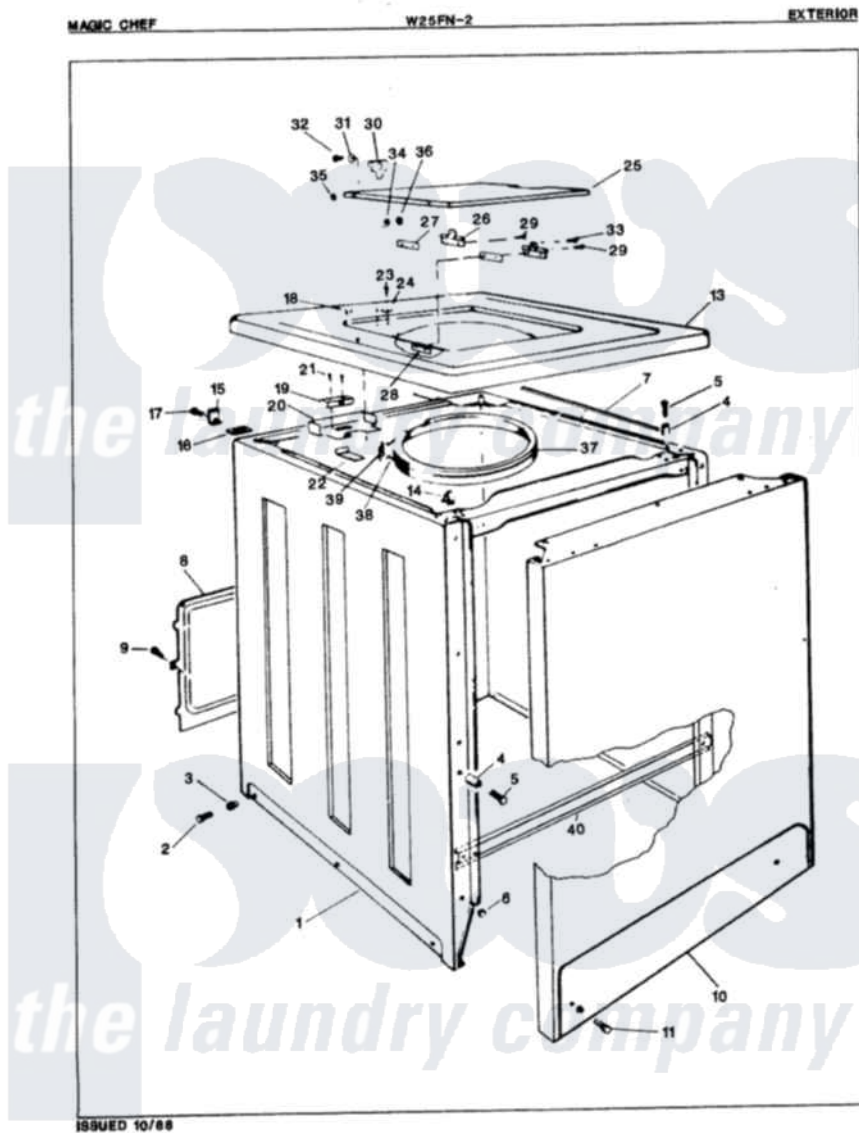

Magic Chef W25FN2 03 - EXTERIOR (REV. A)

Magic Chef [Residential Magic Chef W25FN2 Washer Parts](#) Parts Diagram 03 - EXTERIOR (REV. A)
 Click on the part number to view part

Item	Original Part Number	Replaced By	Status	Part Description
1	35-0061		Not Available	CABINET BODY
2	25-7001	308685		Side Trim)
3	33-2088		Not Available	SLEEVE
"	25-7071		Not Available	LOCKWASHER
"	25-7458	308685		Side Trim)
4	34-9701			Guide, Cabinet
5	25-6109			Screw
6	33-2653			Bumper, Cabinet
7	33-9948		Not Available	CUSHION STRIP
8	33-8687		Not Available	REAR SHIELD
9	25-2000		Not Available	SCREW
10	35-0056		Not Available	FRONT PANEL
11	25-7001	308685		Side Trim)
12	25-7071		Not Available	LOCKWASHER
13	35-0586		Not Available	CABINET TOP
14	25-7285			Clip

15	33-7450	35-2846		Hinge, Cabinet Top
16	33-0930			Pad, Top Hinge
17	25-7732	681414		Screw, 10AB X 1/2
18	33-2653			Bumper, Cabinet
19	33-9063	12001187		Kit, Lid Switch Assembly
20	33-8289	12001187		Kit, Lid Switch Assembly
21	25-7437	40040701		Screw, Tapping No.6b-20
22	33-9063	12001187		Kit, Lid Switch Assembly
23	25-7463	7101P012-60		Screw
24	25-7436			Nylite Washer
25	35-0610		Not Available	CLOTHES DOOR
"	35-0581			Bumper, Door
26	33-6956			Hinge
27	33-6957			Hinge Pad
28	33-8058		Not Available	SPEEDNUT
29	25-7455	99002757		Screw
30	43-0057			Actuator, Door Switch
31	25-7436			Nylite Washer
32	25-7438			Screw
33	25-7455	99002757		Screw
34	25-7086	Y0308025		Washer, Stainless Steel
35	25-7436			Nylite Washer
36	25-8057		Not Available	PLASTIC NUT
37	35-0697		Not Available	SPLASHGUARD
38	33-6093		Not Available	RETAINING RING
39	33-0767			Spring
40	35-0663		Not Available	CABT BRACE
"	25-7752	3196169		Screw, Element
41	33-8304		Not Available	MANUAL, USE & CARE