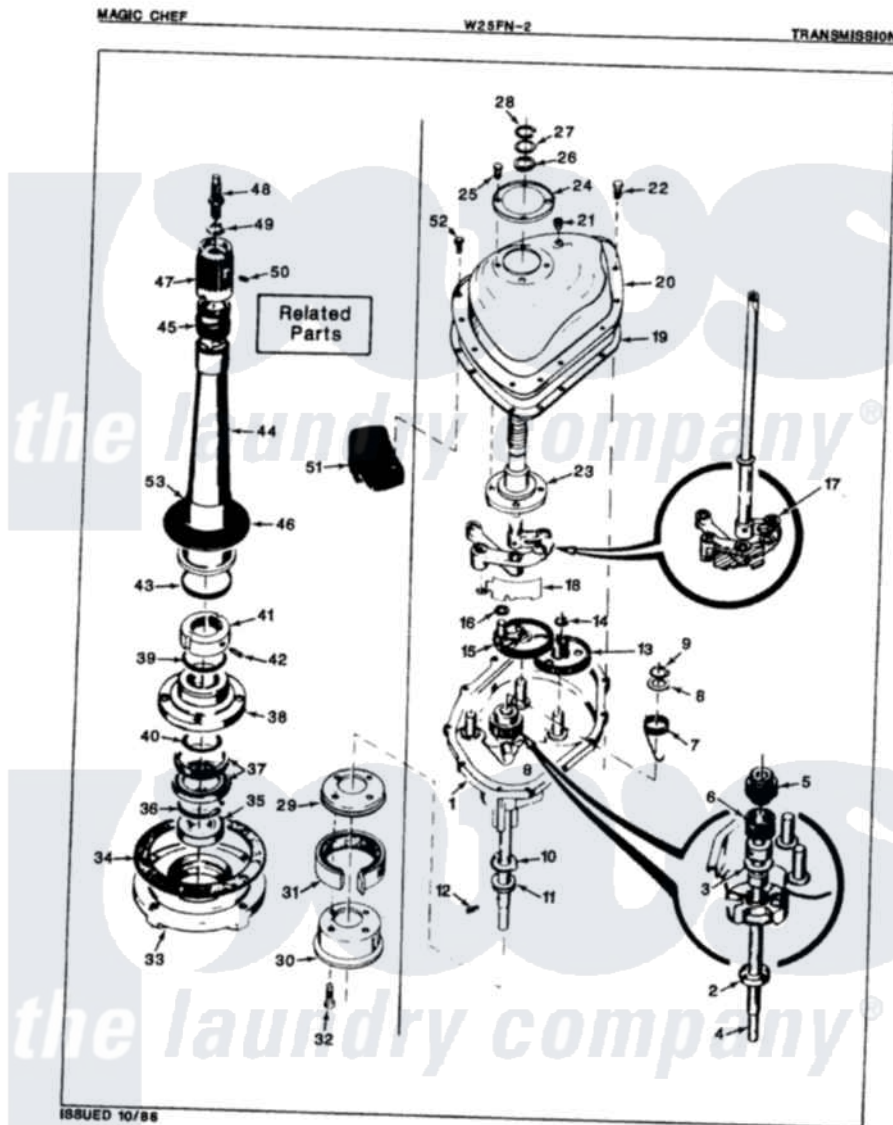

Magic Chef W25FN2 04 - TRANSMISSION (REV. A)

Magic Chef [Residential Magic Chef W25FN2 Washer Parts](#) Parts Diagram 04 - TRANSMISSION (REV. A)
 Click on the part number to view part

Item	Original Part Number	Replaced By	Status	Part Description
1	33-9986		Not Available	TRANSM HOUSING
2	33-9208		Not Available	SEAL
3	25-7274		Not Available	WASHER, STEEL
"	33-9023N		Not Available	CLUTCH ASM
4	33-9022		Not Available	DRIVE SHAFT
5	33-6115		Not Available	DRIVE PINION
6	33-3195		Not Available	SPRING
7	33-6114	33-6463		Spring
8	25-7416		Not Available	WASHER, FLAT
"	25-7415		Not Available	WASHER, FLAT
9	25-7847			Ring, Retaining
10	33-9217		Not Available	THRUST WASHER
11	33-4944			Bearing
12	25-6120		Not Available	PIN
13	35-0547			Cluster Gear
14	25-7853	25-7933		Ring, Retaining