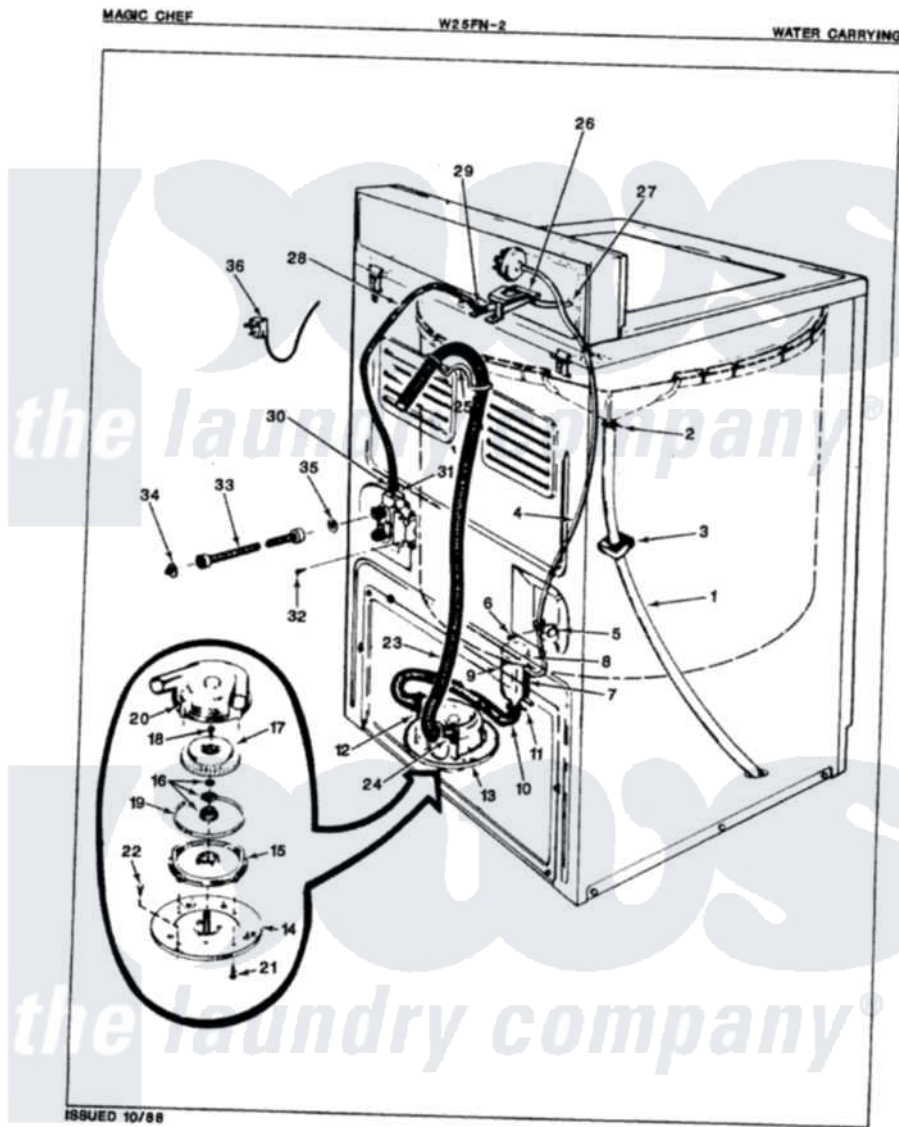

Magic Chef W25FN2 06 - WATER CARRYING (REV. A)

Magic Chef [Residential Magic Chef W25FN2 Washer Parts](#) Parts Diagram 06 - WATER CARRYING (REV. A)
 Click on the part number to view part

Item	Original Part Number	Replaced By	Status	Part Description
1	35-0059		Not Available	OVERFLOW HOSE
2	25-6057		Not Available	HOSE CLAMP
3	35-0706		Not Available	PAD, FOAM
4	35-0853		Not Available	PRES SW HOSE
"	25-7796	596669		Clamp, Manifold
5	33-6099			Clamp
6	W10124350		Not Available	NOT REQUIRED PART OR SEE NOTE SCREW-PURCHASED LOCALLY
7	33-7314			Sump Assembly
8	33-3633		Not Available	HOSE
9	25-7003			Clamp
10	33-6091			Hose
11	25-6066		Not Available	HOSE CLAMP
12	25-6055		Not Available	HOSE CLAMP
13	35-1069	35-6467		Pump Assem
"	35-0008	35-6467		Pump Assem

14	33-6035		Not Available	PLATE & PULLEY ASSY.
15	33-6029	35-6467		Pump Assem
16	35-0707			Seal, Seat And "O" Ring
17	35-0010			Impeller
18	25-7418	33001178		Back, Tumbler
19	33-6032			Gasket
20	35-0009			Pump Housing
21	25-7405	3196164		Screw
22	25-7419		Not Available	SCREW
23	33-9535	211704		Hose, Drain
24	33-9536			Hose Adapter
25	33-9537	22003814		Retainer, Drain Hose
"	25-7797	285655		Clamp, Hose
26	25-7086	Y0308025		Washer, Stainless Steel
"	33-9830		Not Available	INLET FLUME
"	25-3092	90767		Screw, 8A X 3/8 HeX Washer Head Tapping
"	33-8057		Not Available	PLASTIC NUT
27	33-6038		Not Available	FLUME EXT
28	35-0541		Not Available	WATR INLET HOSE
29	25-7867	596669		Clamp, Manifold
30	25-7866	489503		Clamp
31	33-7058		Not Available	SUB 36-1456
"	35-0085	35-2374N		Valve, Water
32	25-7851			Speedclip, End Cap To Top
33	33-7891	89503		Hose-Inlet
34	33-7313	33-4264N		Strainer And Washer Kit
35	25-7048			Washer
36	35-0680		Not Available	CORD, POWER