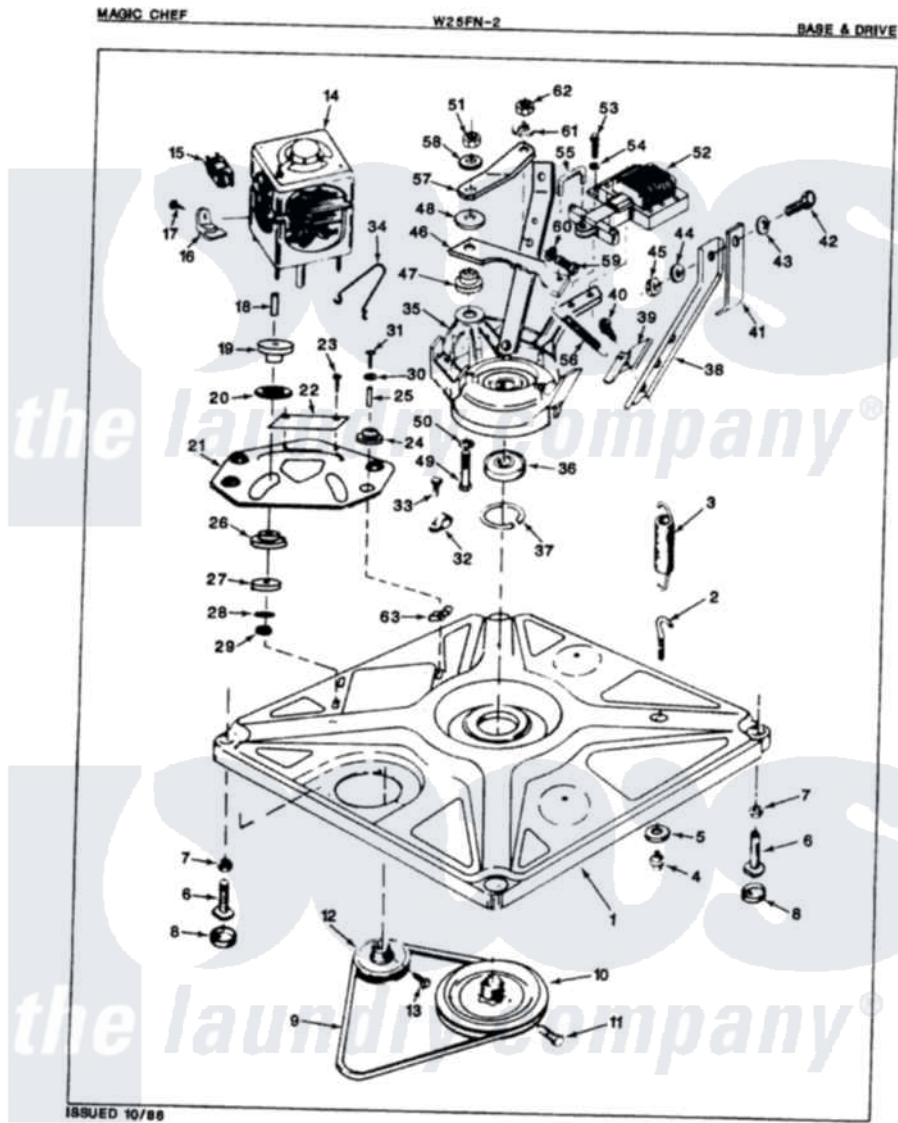

Magic Chef W25FY2 01 - BASE & DRIVE (REV. A)

Magic Chef [Residential Magic Chef W25FY2 Washer Parts](#) Parts Diagram 01 - BASE & DRIVE (REV. A)
 Click on the part number to view part

Item	Original Part Number	Replaced By	Status	Part Description
1	35-0058			Base Assembly
2	25-7365			Eye Bolt
3	33-9553		Not Available	SPRING
4	25-7362			Anchor Nut
6	35-0771			Leveling Leg
"	33-0679	35-0771		Leveling Leg
7	25-7032	25-7915		Hex Nut
8	34-0062	25001119		Foot And Pad Assembly
9	33-6343	35-0425		Belt
10	33-9374		Not Available	DRIVE PULLEY
11	25-7361		Not Available	SET SCREW
12	33-1171	21001833		Pulley, Motor
13	25-7117			Set Screw
14	33-9998			Export Motor
15	35-0259		Not Available	MOTOR SWITCH
"	33-9765			Switch, Motor