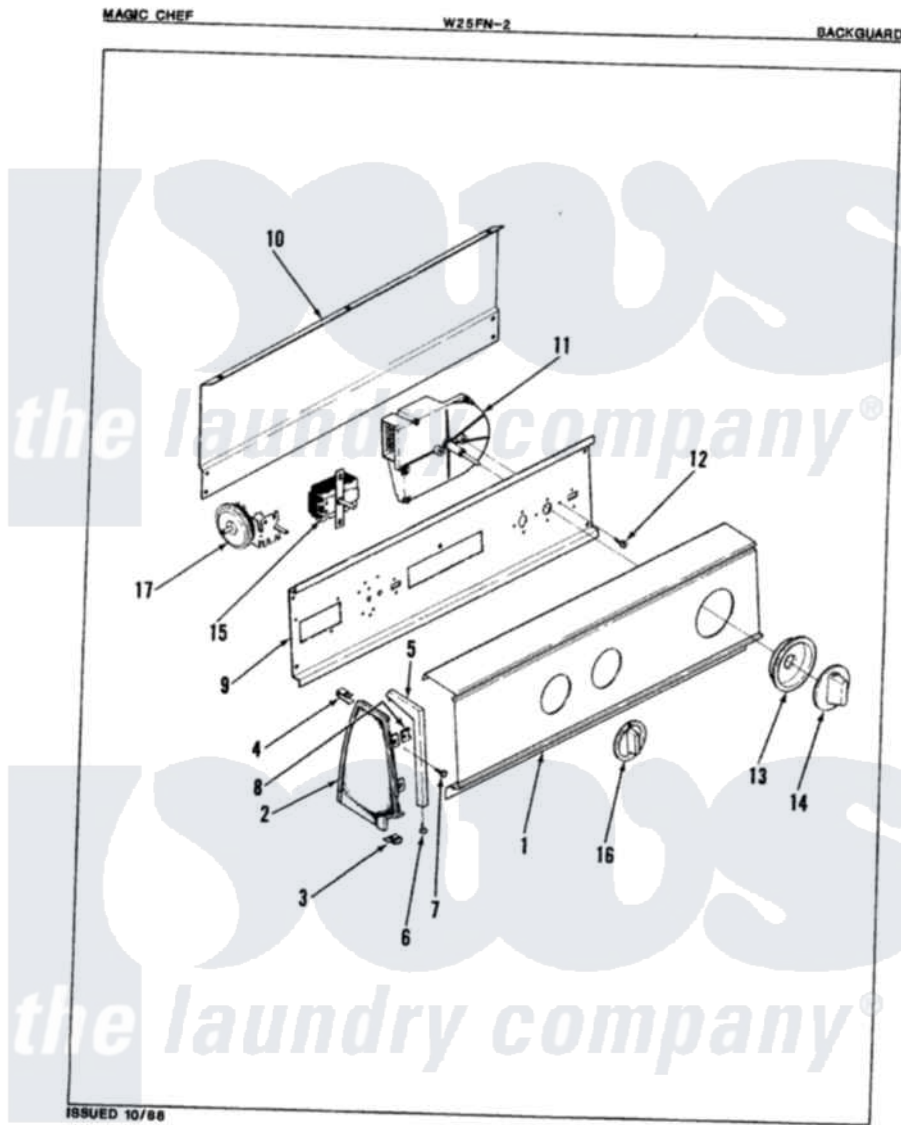

Magic Chef W25FY2 02 - CONTROL PANEL (REV. A)

Magic Chef [Residential Magic Chef W25FY2 Washer Parts](#) Parts Diagram 02 - CONTROL PANEL (REV. A)
 Click on the part number to view part

Item	Original Part Number	Replaced By	Status	Part Description
1	35-0903		Not Available	CONTROL PANEL
2	25-7649	910187		Screw
"	25-7702			Speedclip, End Cap To Control Panel
"	53-0265			LH Endcap
"	53-0264			RH Endcap
3	34-9487		Not Available	PLATE, REINFORCEMENT
"	25-7697	25-2219		Screw
"	25-7851			Speedclip, End Cap To Top
4	25-7435	33002917		Screw, No.10-16
"	25-7852			Speedclip, Rr Shld To End Cap
5	53-0277		Not Available	TRIM, END CAP (RT)
"	53-0278		Not Available	TRIM, END CAP (LT)
6	25-7760			Screw
7	25-3092	90767		Screw, 8A X 3/8 HeX Washer Head Tapping

8	25-7702		Speedclip, End Cap To Control Panel
9	53-0365	53-1676	Shield, Control
10	25-7583		Not Available PLASTIC NUT
"	25-3457		Screw, Sems
"	25-3092	90767	Screw, 8A X 3/8 HeX Washer Head Tapping
"	53-0268	21001460	Shield, Rear
11	35-0117		Timer Motor 1/2rpm
"	35-0493		Not Available TIMER EXPORT
12	25-0088	489483	Screw 10-32 X 1/2
13	35-0318		Not Available HUB/SKIRT ASM
14	35-0498	12500058	Knob Ski
15	35-0119		Rotary Switch
"	25-3092	90767	Screw, 8A X 3/8 HeX Washer Head Tapping
16	35-0168		Not Available SELECTOR KNOB
17	35-0782		Pressure Switch
"	25-3092	90767	Screw, 8A X 3/8 HeX Washer Head Tapping