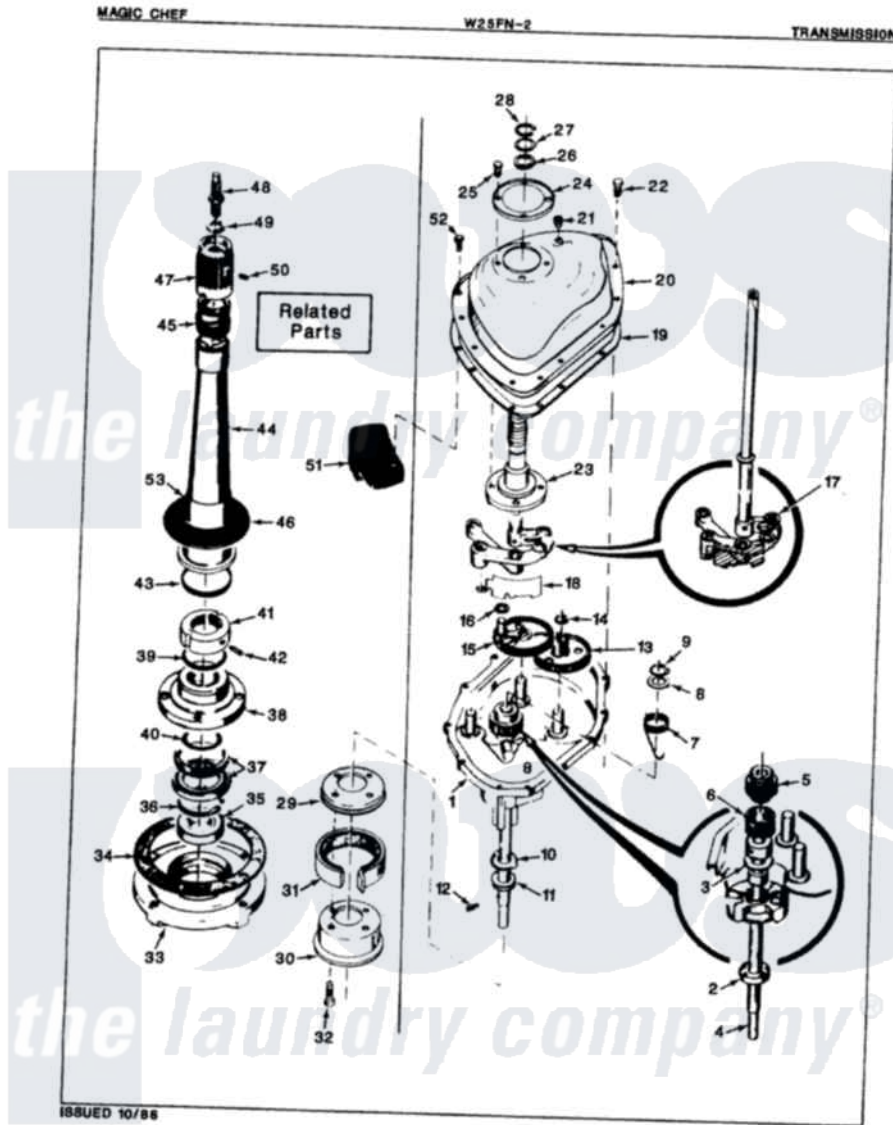

Magic Chef W25FY2 03 - TRANSMISSION (REV. A)

Magic Chef [Residential Magic Chef W25FY2 Washer Parts](#) Parts Diagram 03 - TRANSMISSION (REV. A)
 Click on the part number to view part

Item	Original Part Number	Replaced By	Status	Part Description
1	33-9986		Not Available	TRANSM HOUSING
2	33-9208		Not Available	SEAL
3	25-7274		Not Available	WASHER, STEEL
"	33-9023N		Not Available	CLUTCH ASM
4	33-9022		Not Available	DRIVE SHAFT
5	33-6115		Not Available	DRIVE PINION
6	33-3195		Not Available	SPRING
7	33-6114	33-6463		Spring
8	25-7416		Not Available	WASHER, FLAT
"	25-7415		Not Available	WASHER, FLAT
9	25-7847			Ring, Retaining
10	33-9217		Not Available	THRUST WASHER
11	33-4944			Bearing
12	25-6120		Not Available	PIN
13	35-0547			Cluster Gear
14	25-7853	25-7933		Ring, Retaining