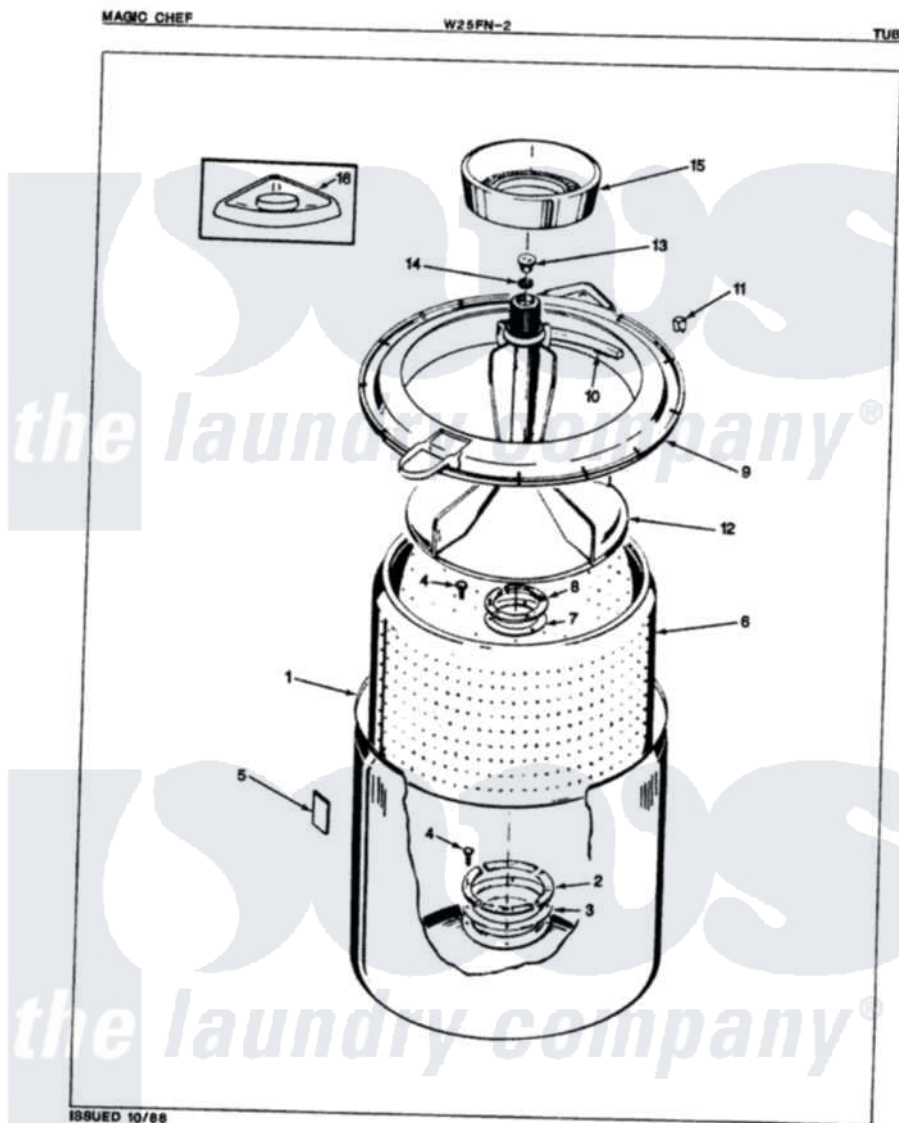

Magic Chef W25FY2 04 - TUB (REV. A)

Magic Chef [Residential Magic Chef W25FY2 Washer Parts](#) Parts Diagram 04 - TUB (REV. A)

[Click on the part number to view part](#)

Item	Original Part Number	Replaced By	Status	Part Description
1	33-9392		Not Available	TUB ASSEMBLY
2	33-8800	33-8800K		Plate
3	33-6905			Gasket
4	25-7783	4356852		Screw
5	35-0538			Pad
6	35-0004		Not Available	BASKET ASM
7	33-8959			Gasket
8	33-8799		Not Available	REINF PLATE
9	35-0537	35-0993		Tub Top
10	33-3055			Gasket
11	25-7748			Clip
12	35-0049		Not Available	AGITATOR
13	33-6241			Cap
14	25-7330			Rubber Washer
15	33-9888		Not Available	LINT FILTER
16	33-9906	21001167		Dispenser, Bleach