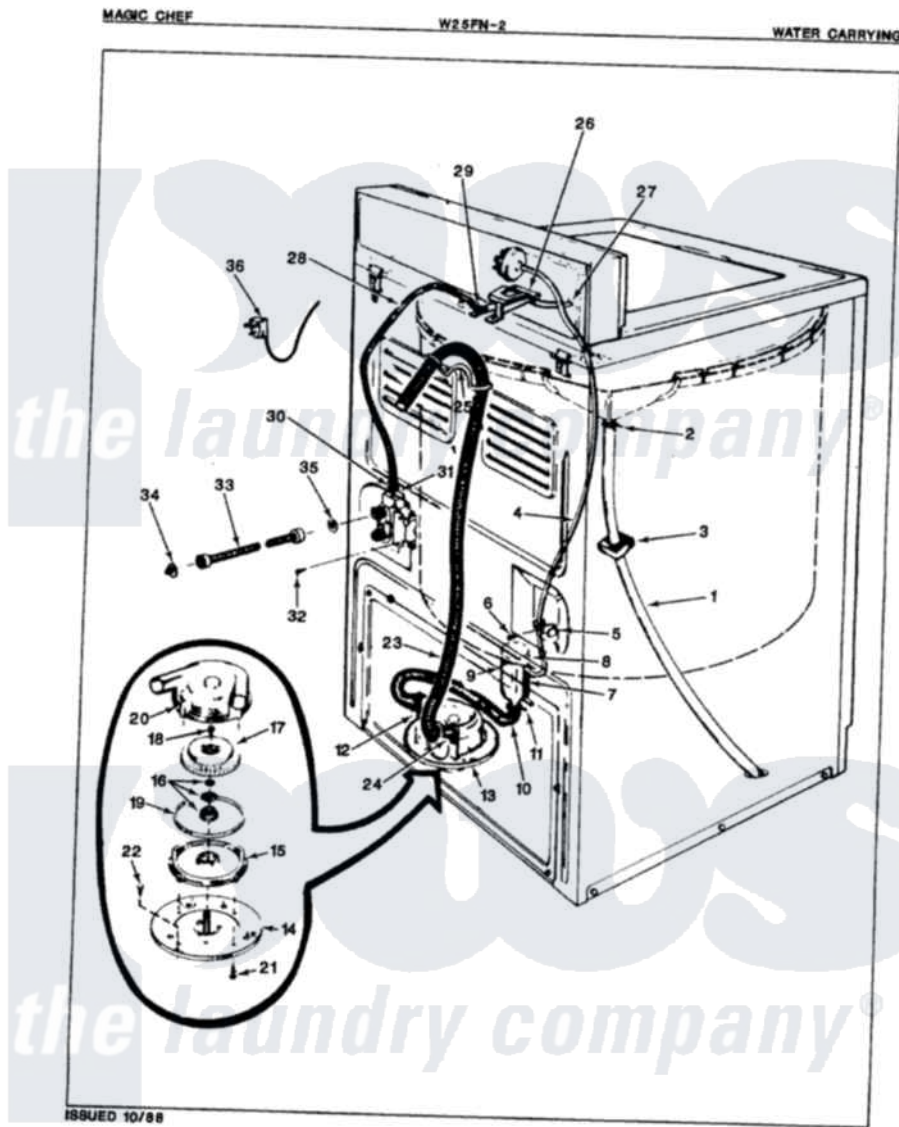

Magic Chef W25FY2 05 - WATER CARRYING (REV. A)

Magic Chef [Residential Magic Chef W25FY2 Washer Parts](#) Parts Diagram 05 - WATER CARRYING (REV. A)
 Click on the part number to view part

Item	Original Part Number	Replaced By	Status	Part Description
1	35-0059		Not Available	OVERFLOW HOSE
2	25-6057		Not Available	HOSE CLAMP
3	35-0706		Not Available	PAD, FOAM
4	35-0853		Not Available	PRES SW HOSE
"	25-7796	596669		Clamp, Manifold
5	33-6099			Clamp
6	W10124350		Not Available	NOT REQUIRED PART OR SEE NOTE SCREW-PURCHASED LOCALLY
7	33-7314			Sump Assembly
8	33-3633		Not Available	HOSE
9	25-7003			Clamp
10	33-6091			Hose
11	25-6066		Not Available	HOSE CLAMP
12	25-6055		Not Available	HOSE CLAMP
13	35-1069	35-6467		Pump Assem
"	35-0008	35-6467		Pump Assem

14	33-6035		Not Available	PLATE & PULLEY ASSY.
15	33-6029	35-6467		Pump Assem
16	35-0707			Seal, Seat And "O" Ring
17	35-0010			Impeller
18	25-7418	33001178		Back, Tumbler
19	33-6032			Gasket
20	35-0009			Pump Housing
21	25-7405	3196164		Screw
22	25-7419		Not Available	SCREW
23	33-9535	211704		Hose, Drain
24	33-9536			Hose Adapter
25	33-9537	22003814		Retainer, Drain Hose
"	25-7797	285655		Clamp, Hose
26	25-7086	Y0308025		Washer, Stainless Steel
"	33-9830		Not Available	INLET FLUME
"	25-3092	90767		Screw, 8A X 3/8 HeX Washer Head Tapping
"	33-8057		Not Available	PLASTIC NUT
27	33-6038		Not Available	FLUME EXT
28	35-0541		Not Available	WATR INLET HOSE
29	25-7867	596669		Clamp, Manifold
30	25-7866	489503		Clamp
31	33-7058		Not Available	SUB 36-1456
"	35-0085	35-2374N		Valve, Water
32	25-7851			Speedclip, End Cap To Top
33	33-7891	89503		Hose-Inlet
34	33-7313	33-4264N		Strainer And Washer Kit
35	25-7048			Washer
36	35-0680		Not Available	CORD, POWER