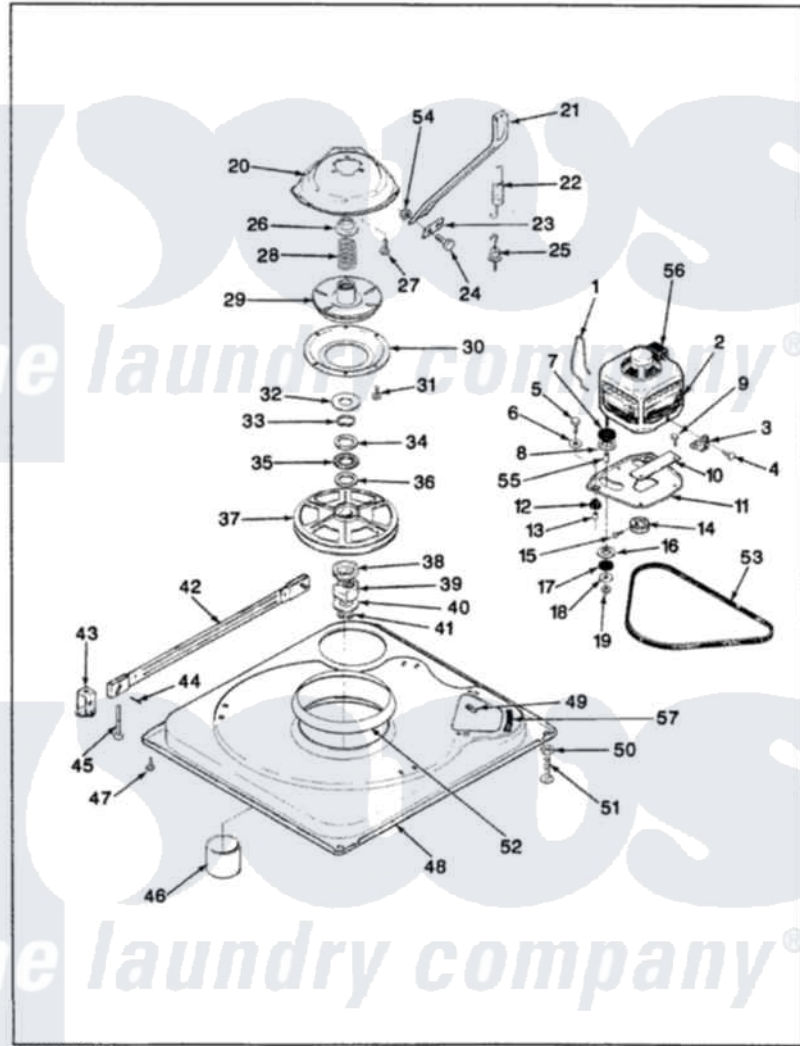

Magic Chef W25HA2 01 - BASE & DRIVE (REV. A-D)

MAGIC CHEF W25HN-2 BASE & DRIVE

ISSUED 9/89

Magic Chef [Residential Magic Chef W25HA2 Washer Parts](#) Parts Diagram 01 - BASE & DRIVE (REV. A-D)
 Click on the part number to view part

Item	Original Part Number	Replaced By	Status	Part Description
1	35-0235			Spring, Motor Pivot
2	LA-2003			Motor Replacement Kit
"	35-2215	LA-2003		Motor Replacement Kit
3	33-9945			Slide, Foot
4	25-7418	33001178		Back, Tumbler
5	25-7833	21001977		Screw
6	25-7834			Washer, Motor/Base Screw
7	33-9946			Isolator, Motor
8	33-9944	35-3570		Washer, Motor Pivot
9	25-3083	212951		Screw, No.6-32 X 1/4 Inch
10	33-9947		Not Available	DBL.PIVOT SLIDE
11	35-2810	21001783		Plate And Screw Assembly
"	35-2021	21001783		Plate And Screw Assembly
12	33-9941	35-3646		Isolator, Motor Plate
13	25-7831			Spacer, Mounting
14	35-2124	W10143344		Pulley