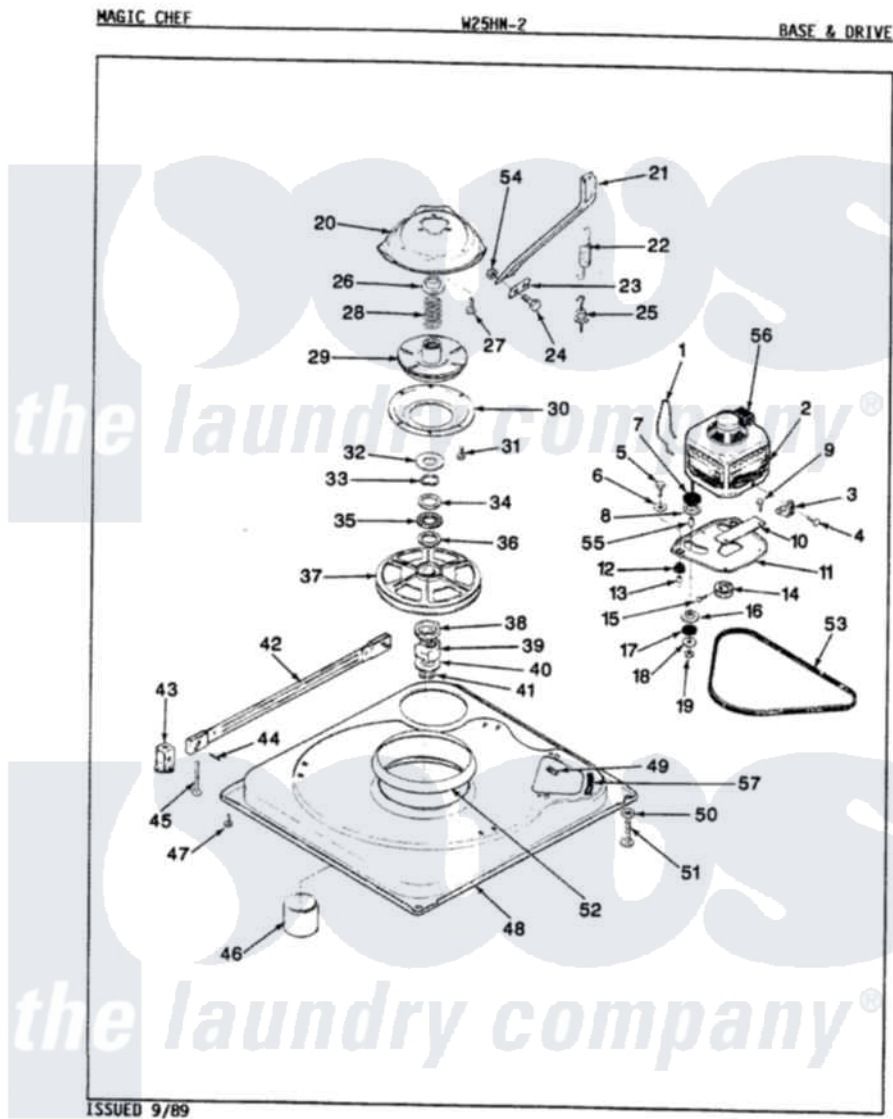

Magic Chef W25HA2 02 - BASE & DRIVE (REV. E-F)

Magic Chef [Residential Magic Chef W25HA2 Washer Parts](#) Parts Diagram 02 - BASE & DRIVE (REV. E-F)
 Click on the part number to view part

Item	Original Part Number	Replaced By	Status	Part Description
1	35-0235			Spring, Motor Pivot
2	35-2215	LA-2003		Motor Replacement Kit
"	LA-2003			Motor Replacement Kit
3	33-9945			Slide, Foot
4	25-7418	33001178		Back, Tumbler
5	25-7833	21001977		Screw
6	25-7834			Washer, Motor/Base Screw
7	33-9946			Isolator, Motor
8	33-9944	35-3570		Washer, Motor Pivot
9	25-3083	212951		Screw, No.6-32 X 1/4 Inch
10	33-9947		Not Available	DBL.PIVOT SLIDE
11	35-2810	21001783		Plate And Screw Assembly
12	33-9941	35-3646		Isolator, Motor Plate
13	25-7831			Spacer, Mounting
14	33-1171	21001833		Pulley, Motor
15	25-7117			Set Screw