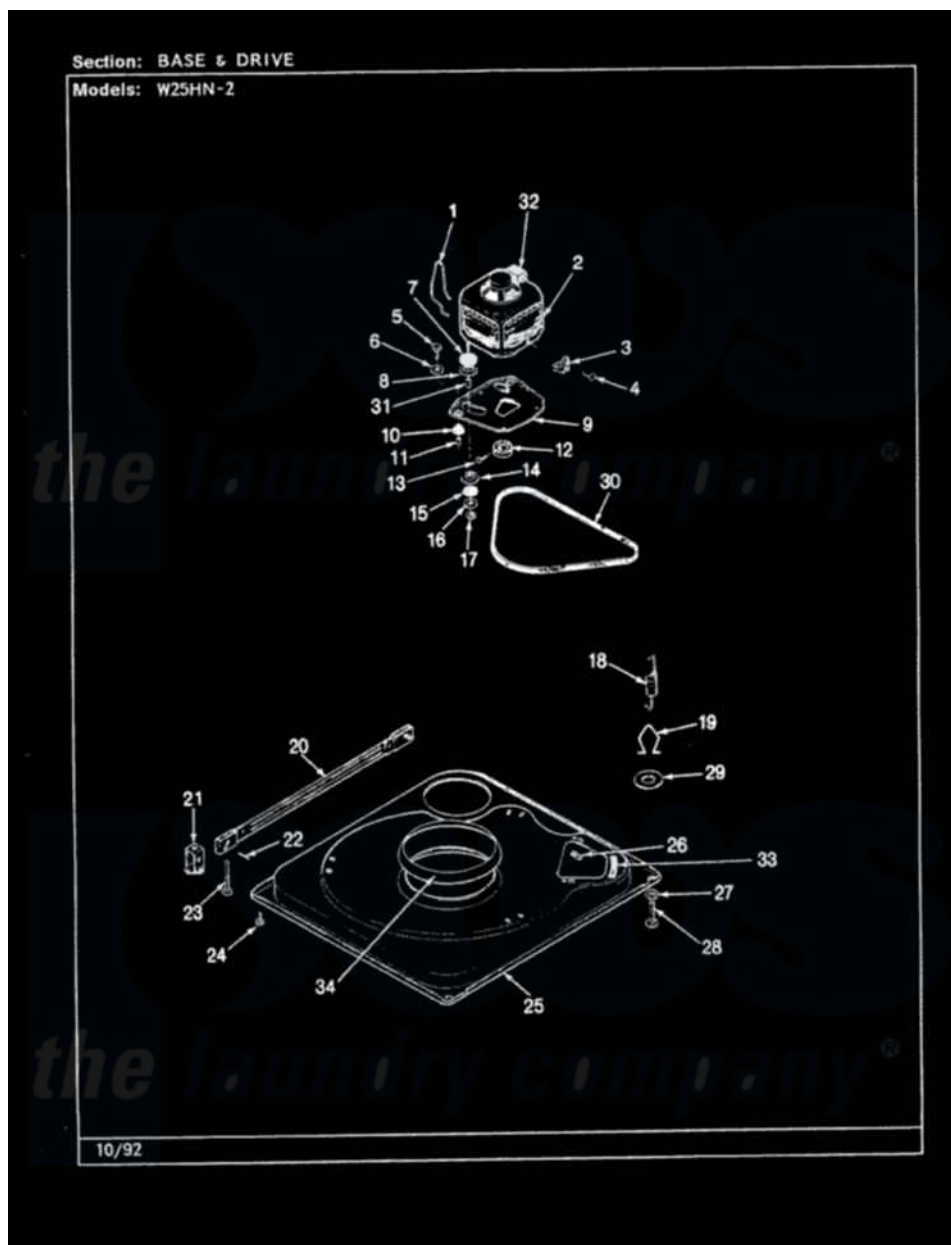

Magic Chef W25HA2 03 - BASE & DRIVE (REV. G-L)

Magic Chef [Residential Magic Chef W25HA2 Washer Parts](#) Parts Diagram 03 - BASE & DRIVE (REV. G-L)
Click on the part number to view part

Item	Original Part Number	Replaced By	Status	Part Description
1	35-0235			Spring, Motor Pivot
2	LA-2003			Motor Replacement Kit
"	35-2215	LA-2003		Motor Replacement Kit
3	33-9945			Slide, Foot
4	25-7418	33001178		Back, Tumbler
5	25-7833	21001977		Screw
6	25-7834			Washer, Motor/Base Screw
7	33-9946			Isolator, Motor
8	33-9944	35-3570		Washer, Motor Pivot
9	35-2810	21001783		Plate And Screw Assembly
10	33-9941	35-3646		Isolator, Motor Plate
11	25-7831			Spacer, Mounting
12	35-2124	W10143344		Pulley
13	25-7117			Set Screw
14	33-9943	35-3571		Slide, Motor Pivot
15	33-9967			Washer, Motor Isolator

16	25-7047		Washer, Flat
17	25-7325	Y707702	Locknut
18	35-3658		Spring, Suspension
"	35-2681		Not Available
			SPRING, SUSPENSION
19	35-2976		Not Available
			HOOK, SUSPENSION SPRING
20	35-2049	21001881	Bar, Stabilizer
21	35-2046		Bracket, Stabilizer
22	35-2052		Pin, Stabilizer
23	35-2050	22004469	Leg And Foot Self Stabalizing
24	25-7828	489483	Screw 10-32 X 1/2
"	35-3020	22004469	Leg And Foot Self Stabalizing
25	35-2984		Not Available
			BASE
26	25-7838	25-7845	Speednut, Motor
27	25-7915		Hex Nut
28	35-0837	25001119	Foot And Pad Assembly
"	35-0772	25001119	Foot And Pad Assembly
29	Y25-7951		Washer, Suspension Hook
30	35-2320	21352320	Belt, Drive
31	25-7830		Spacer
32	33-9765		Switch, Motor
33	35-2065		Pad, Motor Plate
34	35-2357	21002026	Snubber