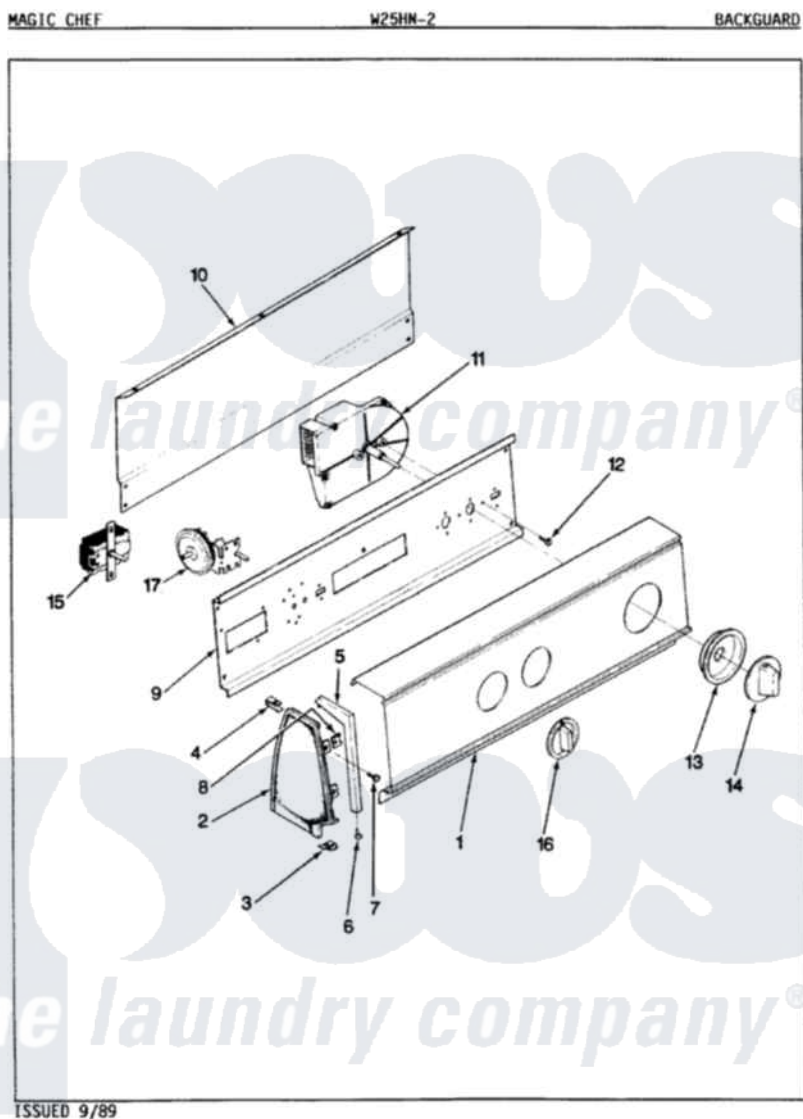

Magic Chef W25HA2 04 - CONTROL PANEL (REV. A-D)

Magic Chef [Residential Magic Chef W25HA2 Washer Parts](#) Parts Diagram 04 - CONTROL PANEL (REV. A-D)
 Click on the part number to view part

Item	Original Part Number	Replaced By	Status	Part Description
1	25-7793			Screw
"	25-7702			Speedclip, End Cap To Control Panel
"	35-2169		Not Available	CONTROL PANEL
2	53-0265			LH Endcap
"	53-0264			RH Endcap
"	35-2488	21001452		Cap- End
"	35-2487	21001451		Cap- End
3	25-7851			Speedclip, End Cap To Top
"	34-9487		Not Available	PLATE, REINFORCEMENT
"	25-7697	25-2219		Screw
4	25-7435	33002917		Screw, No.10-16
"	25-7852			Speedclip, Rr Shld To End Cap
5	53-0278		Not Available	TRIM, END CAP (LT)
"	53-0277		Not Available	TRIM, END CAP (RT)
6	25-7760			Screw

7	25-3092	90767	Screw, 8A X 3/8 HeX Washer Head Tapping
8	25-7702		Speedclip, End Cap To Control Panel
9	53-1676		Shield, Control
"	53-0365	53-1676	Shield, Control
10	25-3092	90767	Screw, 8A X 3/8 HeX Washer Head Tapping
"	25-3457		Screw, Sems
"	35-2688	21001460	Shield, Rear
"	53-0268	21001460	Shield, Rear
11	35-2324	35-2788	Timer
12	25-0087	Not Available	LOCKWASHER
13	35-2254	12500058	Knob Ski
14	35-2486	12500058	Knob Ski
"	35-2187	12500058	Knob Ski
15	25-3092	90767	Screw, 8A X 3/8 HeX Washer Head Tapping
"	35-2617	35-0119	Rotary Switch
16	25-3092	90767	Screw, 8A X 3/8 HeX Washer Head Tapping
"	35-2185	21001283	Knob, Selector---Piq
17	25-3092	90767	Screw, 8A X 3/8 HeX Washer Head Tapping
"	35-2145	21001554	Switch, Water Level
18	35-2394	Not Available	MANUAL, U&C INSERT