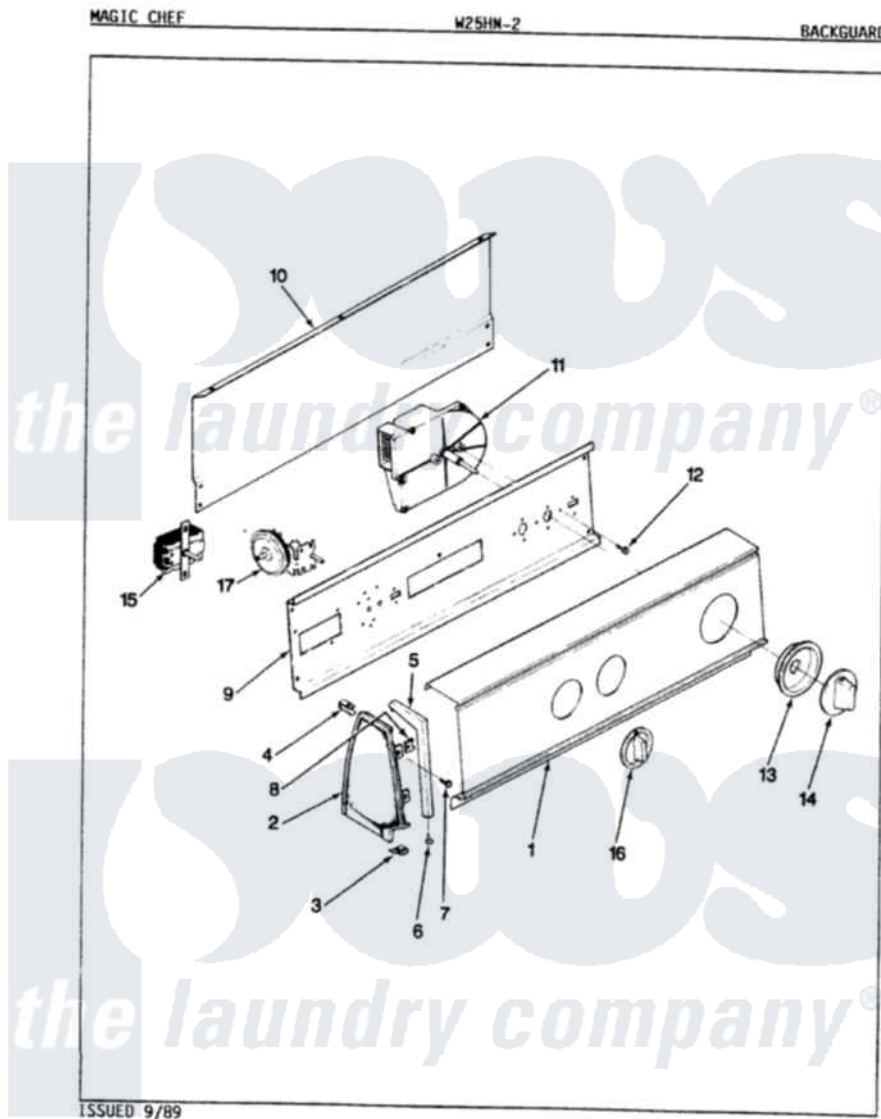

# Magic Chef W25HA2 05 - CONTROL PANEL (REV. E-F)

Magic Chef [Residential Magic Chef W25HA2 Washer Parts](#) Parts Diagram 05 - CONTROL PANEL (REV. E-F)  
 Click on the part number to view part

Item	Original Part Number	Replaced By	Status	Part Description
1	<a href="#">25-7702</a>			Speedclip, End Cap To Control Panel
"	<a href="#">25-7793</a>			Screw
"	35-2169		Not Available	CONTROL PANEL
2	35-2488	<a href="#">21001452</a>		Cap- End
"	35-2487	<a href="#">21001451</a>		Cap- End
3	34-9487		Not Available	PLATE, REINFORCEMENT
"	25-7697	<a href="#">25-2219</a>		Screw
"	<a href="#">25-7851</a>			Speedclip, End Cap To Top
4	25-7435	<a href="#">33002917</a>		Screw, No.10-16
"	<a href="#">25-7852</a>			Speedclip, Rr Shld To End Cap
5	53-0277		Not Available	TRIM, END CAP (RT)
"	53-0278		Not Available	TRIM, END CAP (LT)
6	<a href="#">25-7760</a>			Screw
7	25-3092	<a href="#">90767</a>		Screw, 8A X 3/8 HeX Washer Head Tapping

8	<a href="#">25-7702</a>		Speedclip, End Cap To Control Panel
9	<a href="#">53-1676</a>		Shield, Control
10	35-2688	<a href="#">21001460</a>	Shield, Rear
"	25-3092	<a href="#">90767</a>	Screw, 8A X 3/8 HeX Washer Head Tapping
"	<a href="#">25-3457</a>		Screw, Sems
11	35-2324	<a href="#">35-2788</a>	Timer
12	25-0087	Not Available	LOCKWASHER
13	35-2254	<a href="#">12500058</a>	Knob Ski
14	35-2486	<a href="#">12500058</a>	Knob Ski
15	25-3092	<a href="#">90767</a>	Screw, 8A X 3/8 HeX Washer Head Tapping
"	35-2617	<a href="#">35-0119</a>	Rotary Switch
16	25-3092	<a href="#">90767</a>	Screw, 8A X 3/8 HeX Washer Head Tapping
"	35-2185	<a href="#">21001283</a>	Knob, Selector---Piq
17	35-2145	<a href="#">21001554</a>	Switch, Water Level
"	25-3092	<a href="#">90767</a>	Screw, 8A X 3/8 HeX Washer Head Tapping
"	35-2394	Not Available	MANUAL, U&C INSERT