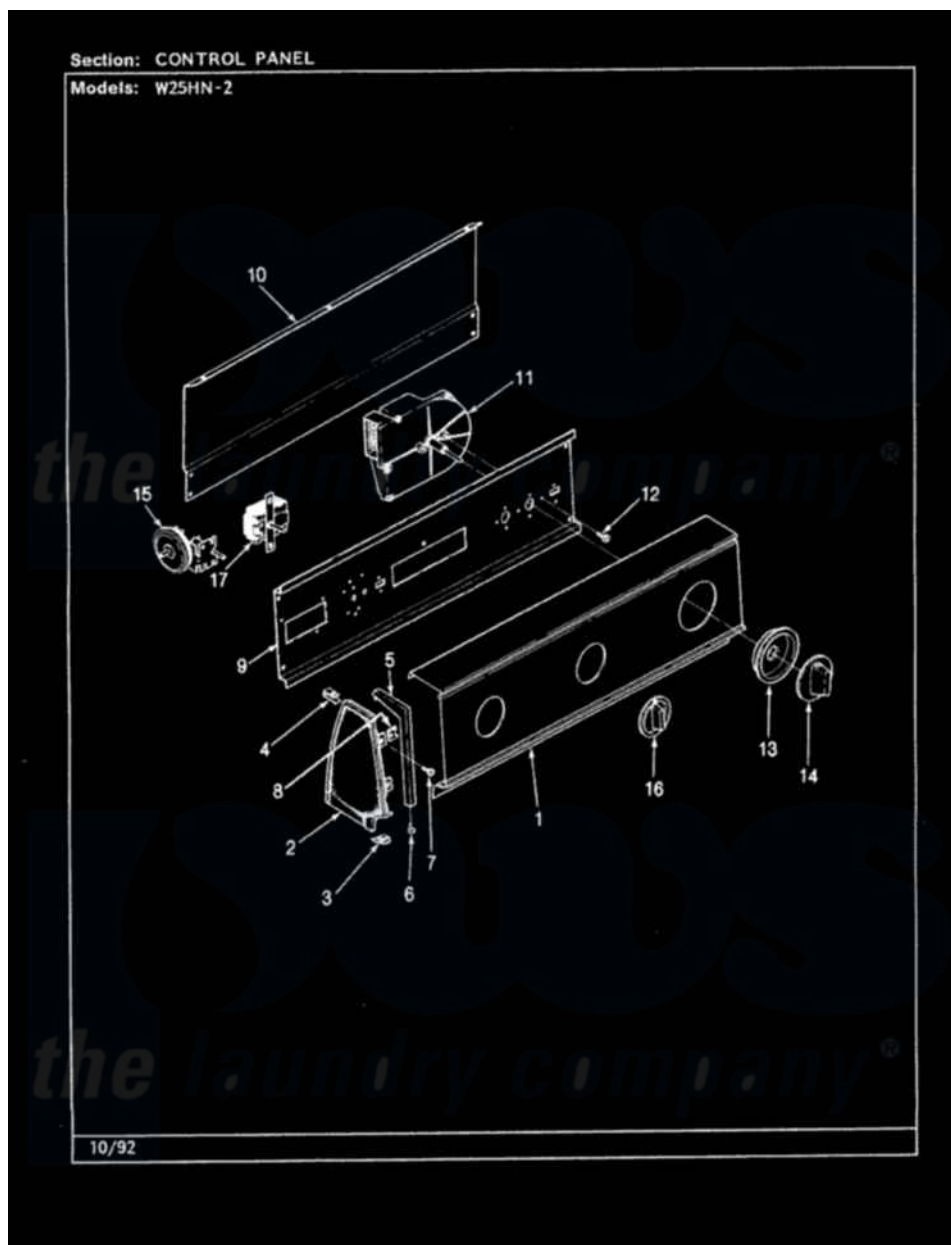

Magic Chef W25HA2 06 - CONTROL PANEL (REV. G-L)

Magic Chef [Residential Magic Chef W25HA2 Washer Parts](#) Parts Diagram 06 - CONTROL PANEL (REV. G-L)
 Click on the part number to view part

Item	Original Part Number	Replaced By	Status	Part Description
1	25-7702			Speedclip, End Cap To Control Panel
"	25-7793			Screw
"	35-2169		Not Available	CONTROL PANEL
2	35-2488	21001452		Cap- End
"	35-2487	21001451		Cap- End
3	34-9487		Not Available	PLATE, REINFORCEMENT
"	25-7697	25-2219		Screw
"	25-7851			Speedclip, End Cap To Top
4	25-7435	33002917		Screw, No.10-16
"	25-7852			Speedclip, Rr Shld To End Cap
5	53-0278		Not Available	TRIM, END CAP (LT)
"	53-0277		Not Available	TRIM, END CAP (RT)
6	25-7760			Screw
7	25-3092	90767		Screw, 8A X 3/8 HeX Washer Head Tapping

8	25-7702		Speedclip, End Cap To Control Panel
9	53-1676		Shield, Control
10	25-7853	25-7933	Ring, Retaining
"	35-2688	21001460	Shield, Rear
"	25-3092	90767	Screw, 8A X 3/8 HeX Washer Head Tapping
"	25-3457		Screw, Sems
11	35-2324	35-2788	Timer
12	25-0205	216412	Screw, Bracket To Timer
13	35-2254	12500058	Knob Ski
14	35-2486	12500058	Knob Ski
15	25-3092	90767	Screw, 8A X 3/8 HeX Washer Head Tapping
"	35-2617	35-0119	Rotary Switch
16	35-2185	21001283	Knob, Selector----Piq
17	35-3283	21001554	Switch, Water Level
"	25-3092	90767	Screw, 8A X 3/8 HeX Washer Head Tapping
"	35-2801	21001554	Switch, Water Level
"	16000329	Not Available	GUIDE, QUICK REF. - MAGIC CHEF
18	35-2394	Not Available	MANUAL, U&C INSERT