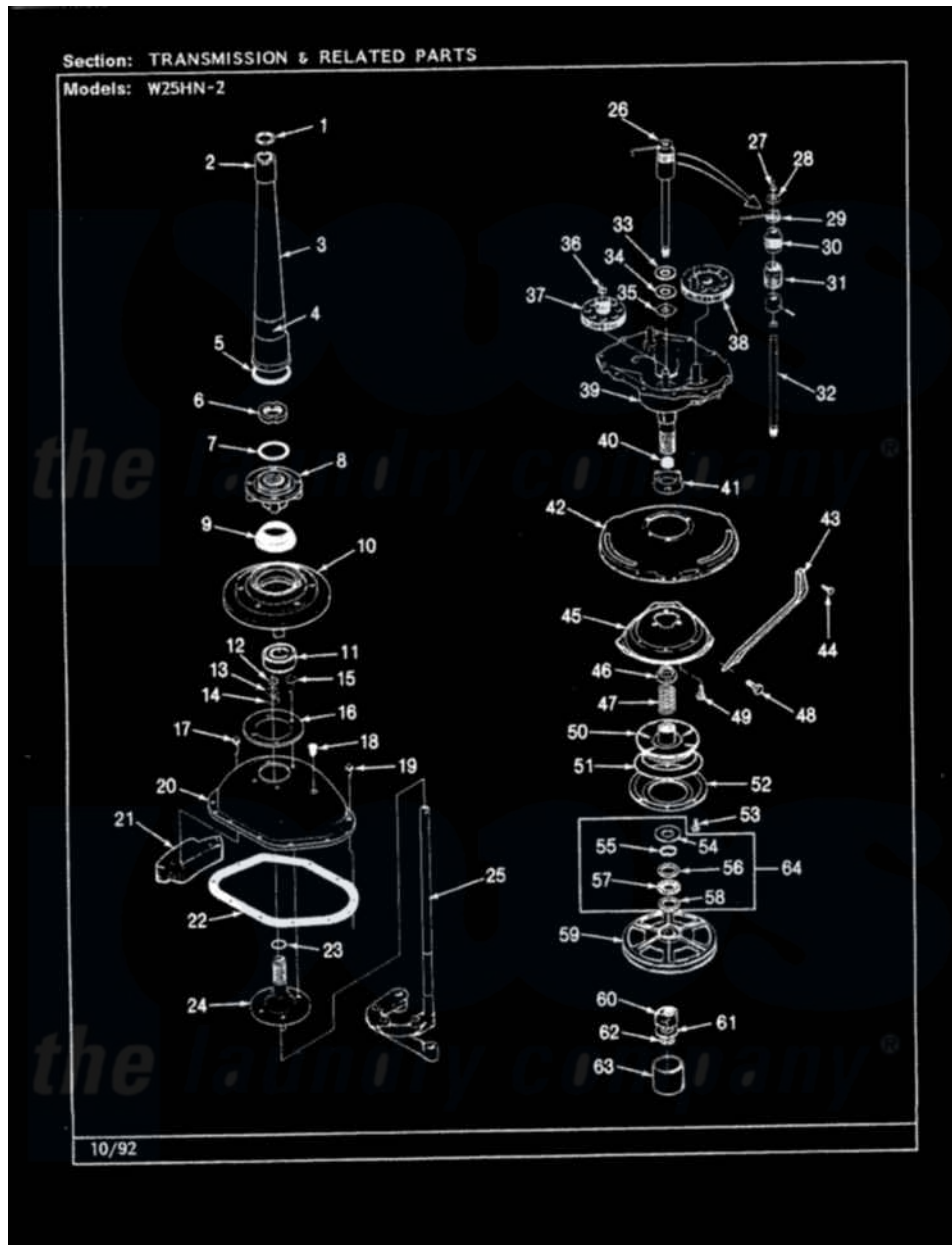

Magic Chef W25HA2 07 - TRANSMISSION & RELATED PARTS (REV. G-L)

Magic Chef Residential Magic Chef W25HA2 Washer Parts Diagram 07 - TRANSMISSION & RELATED PARTS (REV. G-L)

[Click on the part number to view part](#)

Item	Original Part Number	Replaced By	Status	Part Description
1	LA-2175	35-6680		Transmission
"	35-3748	35-6680		Transmission
"	25-7941			"O" Ring, Agtr Drive Shaft
2	35-2835	21001066		Bearing, Centerpost
3	35-2792	21001401		Center Pos
4	33-6790			Bearing, Agitator
"	35-2983		Not Available	CENTERPOST ASSY.
5	35-2906			Seal, Centerpost Bottom
6	35-2791			Nut, Spin Tube
7	25-7938			"O" Ring, Basket Drive Hub
8	35-2715		Not Available	BASKET DRIVE HUB ASSY
"	35-3647	W10219156		Hub Seal
9	35-2974			Hub Seal/Hub Assembly
10	35-2716	12001561		Bearing And Seal Housing Assembly
11	35-2972	12001561		Bearing And Seal Housing