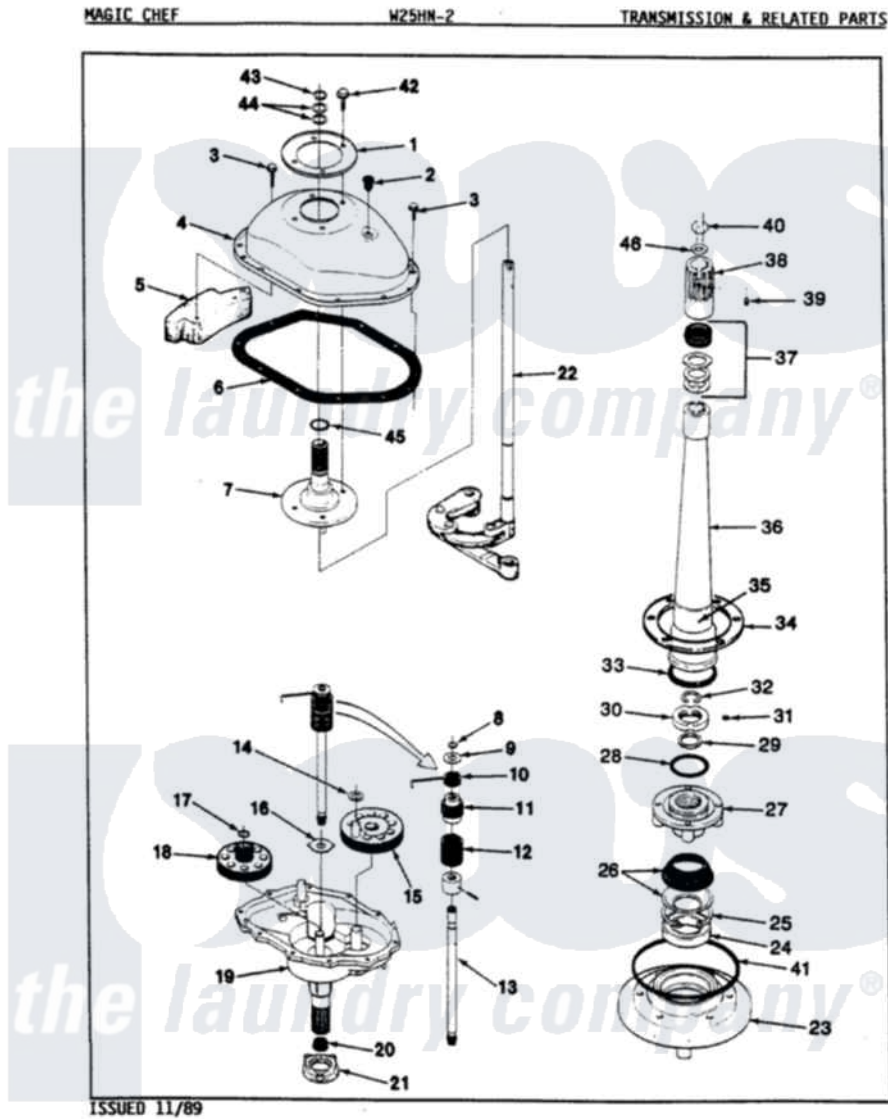

# Magic Chef W25HA2 08 - TRANSMISSION (REV. A-D)

Magic Chef [Residential Magic Chef W25HA2 Washer Parts](#) Parts Diagram 08 - TRANSMISSION (REV. A-D)  
 Click on the part number to view part

Item	Original Part Number	Replaced By	Status	Part Description
1	33-9893	<a href="#">33-7187</a>		Covr Reinforcmt
2	33-9373		Not Available	OIL FILL PLUG
3	<a href="#">25-7916</a>			Bolt
4	<a href="#">33-4286N</a>			Transmission Cover Kit
5	35-2130		Not Available	COUNTER WEIGHT
6	35-1030		Not Available	GASKET, TRANSMISSION HOUSING
7	33-8763	<a href="#">33-4286N</a>		Transmission Cover Kit
8	<a href="#">25-7847</a>			Ring, Retaining
9	25-7416		Not Available	WASHER, FLAT
10	33-6114	<a href="#">33-6463</a>		Spring
11	<a href="#">35-2001</a>			Pinion, Drive
12	33-3195		Not Available	SPRING
13	35-2116		Not Available	DRIVE SHAFT & HUB ASSY
"	<a href="#">LA-2005</a>			Clutch Assembly Kit
14	<a href="#">25-7091</a>			Thrust Washer
15	<a href="#">35-2043</a>			Crank Gear