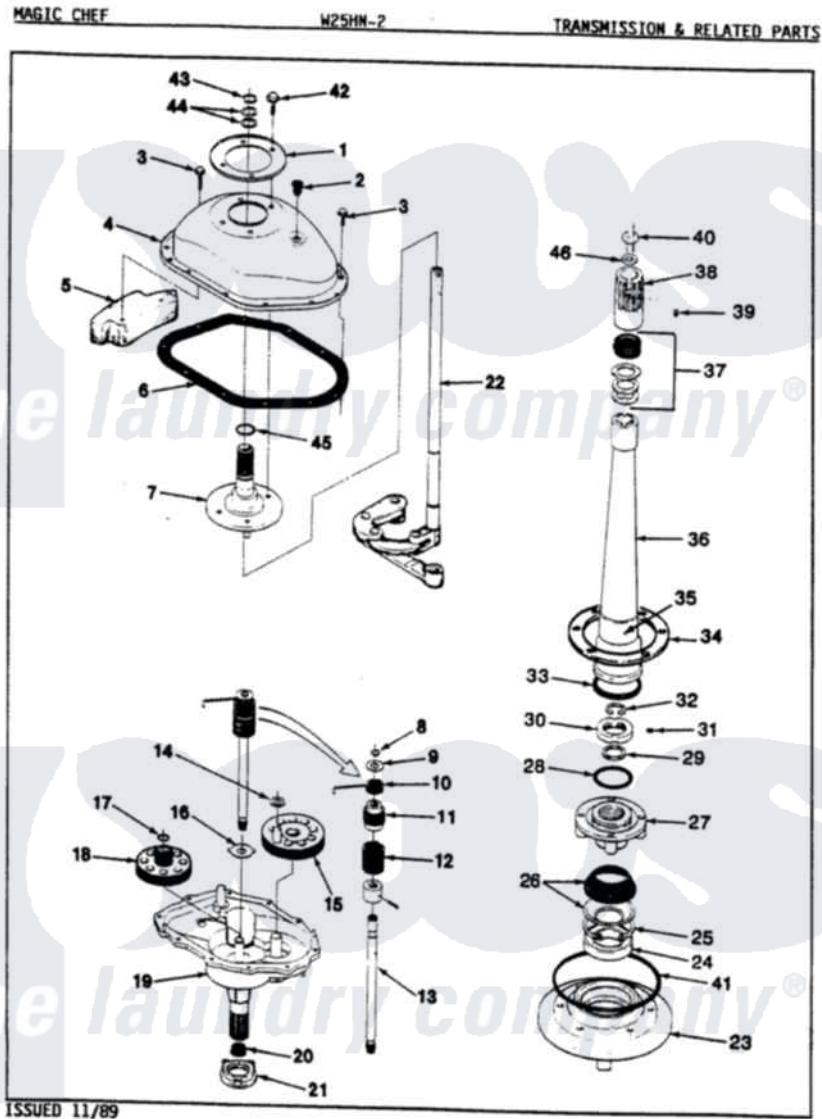

Magic Chef W25HA2 09 - TRANSMISSION (REV. E-F)

Magic Chef [Residential Magic Chef W25HA2 Washer Parts](#) Parts Diagram 09 - TRANSMISSION (REV. E-F)
 Click on the part number to view part

Item	Original Part Number	Replaced By	Status	Part Description
1	33-9893	33-7187		Covr Reinforcmt
2	35-2621			Plug, Oil Fill
"	33-9373		Not Available	OIL FILL PLUG
3	25-7916			Bolt
4	33-4286N			Transmission Cover Kit
"	35-2620		Not Available	COVER, TRANSMISSION
5	35-2130		Not Available	COUNTER WEIGHT
"	35-2642			Counterweight
6	35-1030		Not Available	GASKET, TRANSMISSION HOUSING
7	35-2654			Drive Tube Assembly
"	33-8763	33-4286N		Transmission Cover Kit
8	25-7847			Ring, Retaining
9	25-7416		Not Available	WASHER, FLAT
10	33-6114	33-6463		Spring
11	35-2001			Pinion, Drive
12	33-3195		Not Available	SPRING