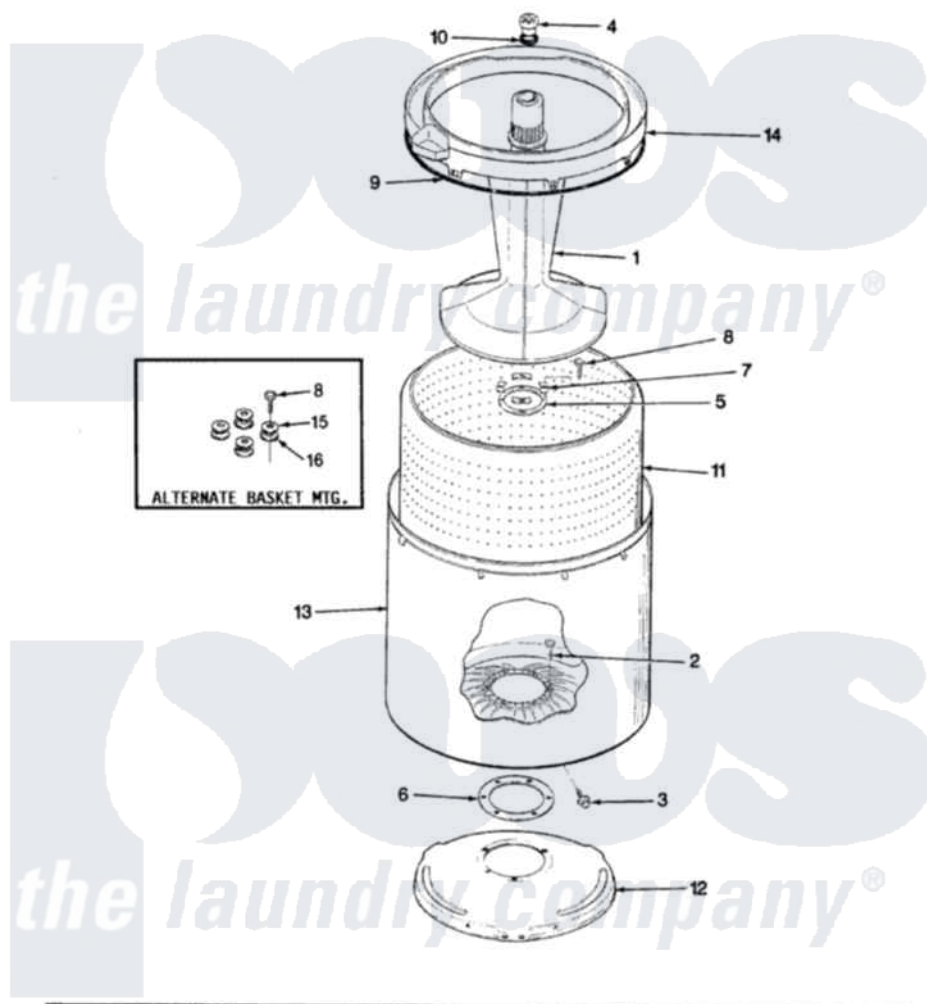

Magic Chef W25HA2 10 - TUB (REV. A-D)

SECTION: TUB
MODEL: W25HN-2

Issue Date: 6/90

Magic Chef [Residential Magic Chef W25HA2 Washer Parts](#) Parts Diagram 10 - TUB (REV. A-D)
Click on the part number to view part

Item	Original Part Number	Replaced By	Status	Part Description
1	35-2456	33-4352		Agitator
2	35-2062	21001063		Screw, Shoulder
3	25-7914	22002933		Screw
4	33-6241			Cap
5	33-8959			Gasket
6	35-2061			Gasket, Tub To Housing
7	33-8799		Not Available	REINF PLATE
8	25-7783	4356852		Screw
9	35-2328			Seal, Tub Top
10	25-7330			Rubber Washer
11	35-2508		Not Available	BASKET WHITE
12	35-2023			Tub Support
"	35-2529		Not Available	TUB SUPPORT
13	35-2038			Tub
14	35-2262		Not Available	SHIELD, TUB TOP
"	35-2034		Not Available	TOP, TUB