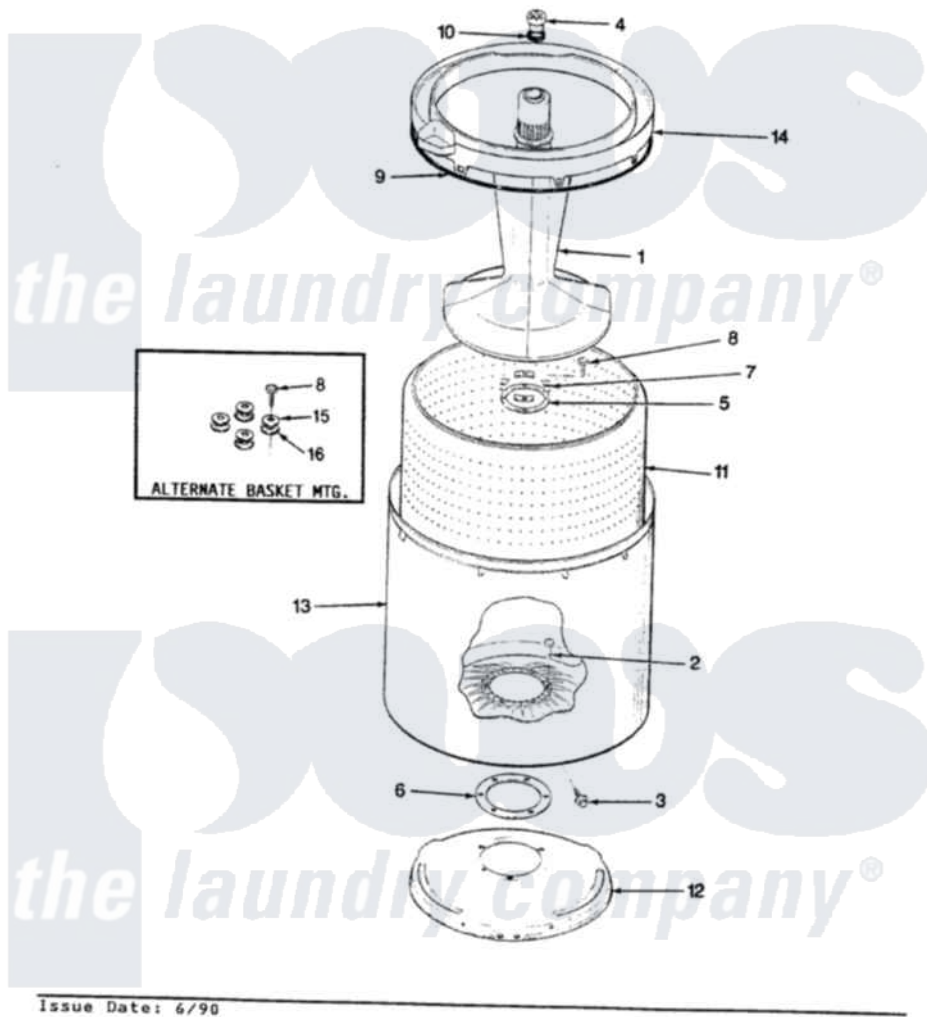

Magic Chef W25HA2 11 - TUB (REV. E-F)

SECTION: TUB
MODEL: W25HN-2

Issue Date: 6/90

Magic Chef [Residential Magic Chef W25HA2 Washer Parts](#) Parts Diagram 11 - TUB (REV. E-F)
Click on the part number to view part

Item	Original Part Number	Replaced By	Status	Part Description
1	35-2456	33-4352		Agitator
2	35-2062	21001063		Screw, Shoulder
3	25-7914	22002933		Screw
4	33-6241			Cap
5	33-8959			Gasket
6	35-2061			Gasket, Tub To Housing
7	33-8799		Not Available	REINF PLATE
8	25-7783	4356852		Screw
9	35-2328			Seal, Tub Top
10	25-7330			Rubber Washer
11	35-2508		Not Available	BASKET WHITE
12	35-2529		Not Available	TUB SUPPORT
13	35-2038			Tub
14	35-2262		Not Available	SHIELD, TUB TOP
"	35-2034		Not Available	TOP, TUB
15	25-7921		Not Available	STEEL WASHER