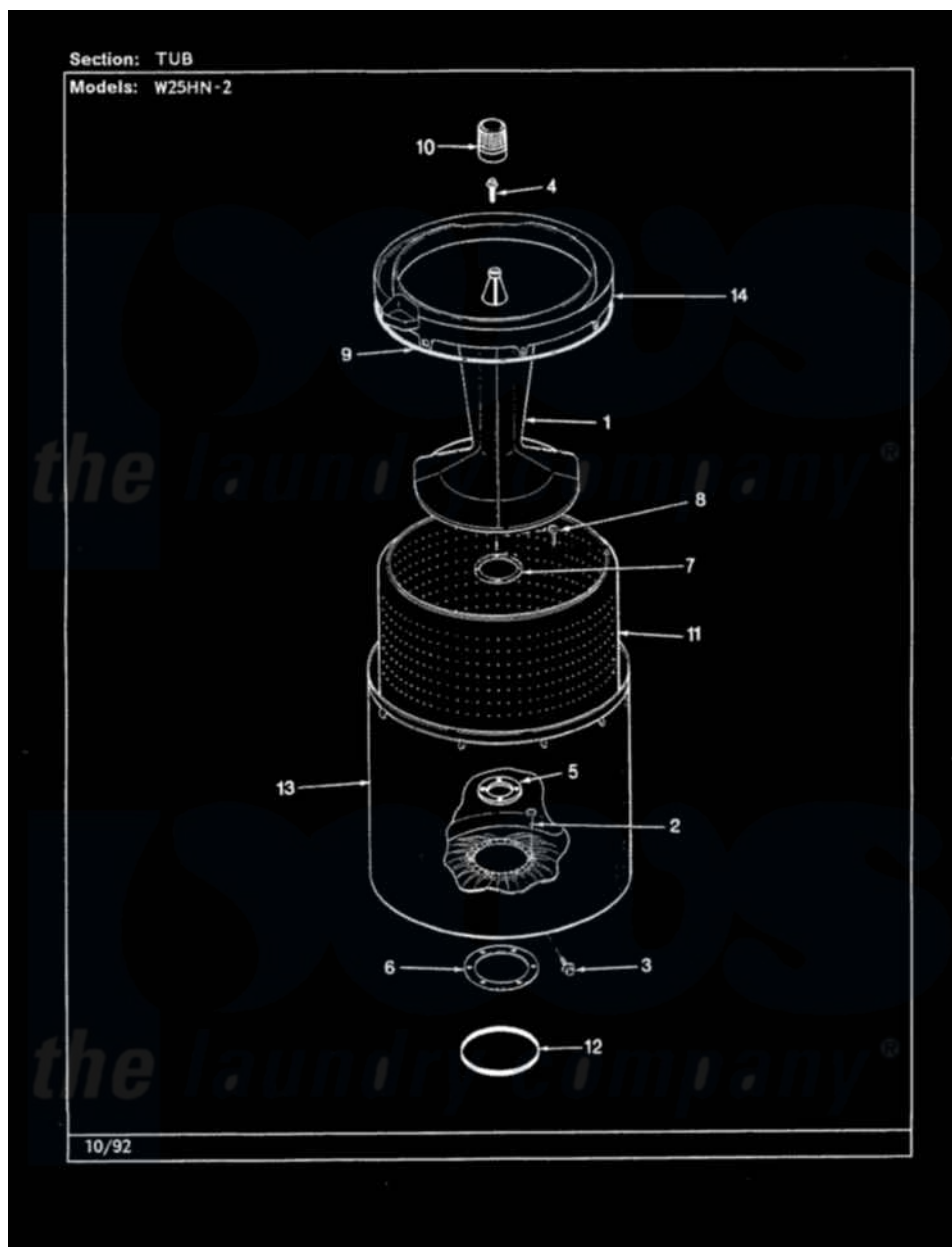

Magic Chef W25HA2 12 - TUB (REV. G-L)

Magic Chef [Residential Magic Chef W25HA2 Washer Parts](#) Parts Diagram 12 - TUB (REV. G-L)

[Click on the part number to view part](#)

Item	Original Part Number	Replaced By	Status	Part Description
1	35-3580			Agitator
"	35-2717	35-3580		Agitator
2	25-7947	21001063		Screw, Shoulder
3	25-7953	22002933		Screw
4	25-7948	W10309247		Screw
5	35-3685			Gasket, Basket To Centerpost
"	35-2980	35-3685		Gasket, Basket To Centerpost
6	35-3686			Gasket, Tub To Housing
"	35-2979			Gasket, Tub/Hsg
7	35-3014			Gasket And Reinf. Plate Assembly
8	25-7783	4356852		Screw
9	35-2328			Seal, Tub Top
10	35-2733			Cap, Agitator
11	35-3016		Not Available	BASKET ASSY
12	35-2978			Seal, Tub/Housing
13	35-3700			Tub Assembly

"	35-2952	35-3700	Tub Assembly
14	35-2262	Not Available	SHIELD, TUB TOP
"	35-2034	Not Available	TOP, TUB
"	35-3578	Not Available	TOP, TUB