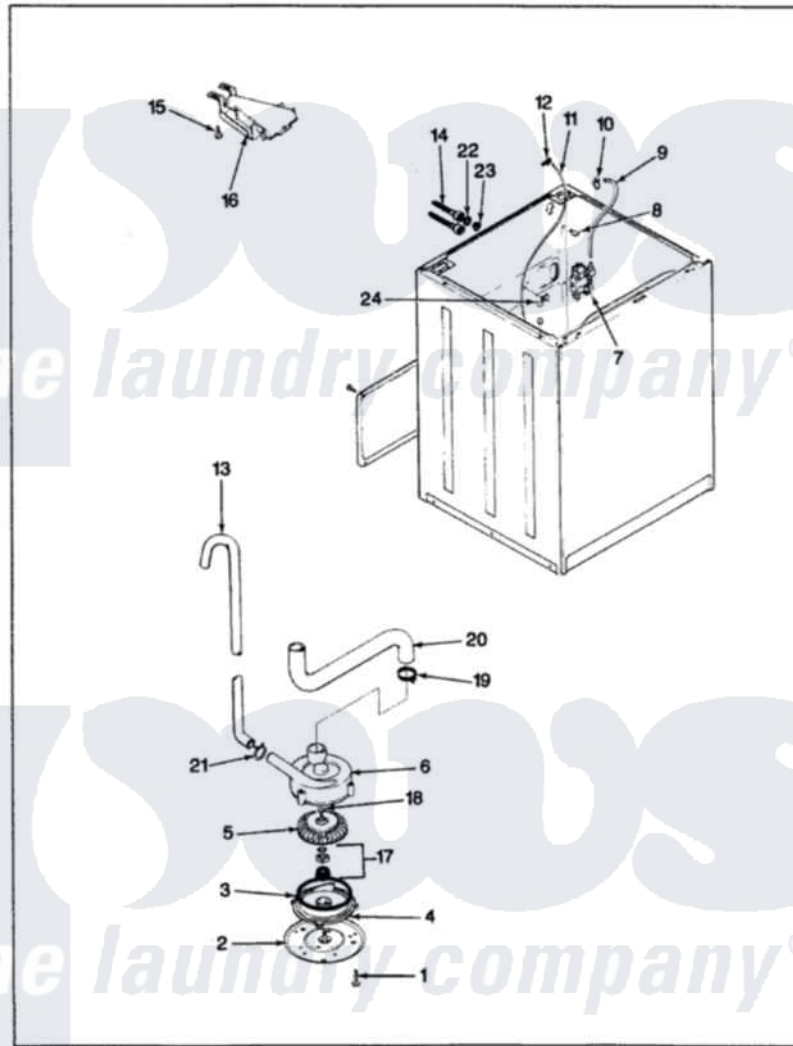

Magic Chef W25HA2 13 - WATER CARRYING & PUMP ASSY. (REV. A-D)

MAGIC CHEF W25HN-2 WATER CARRYING & PUMP ASSEMBLY

ISSUED 9/89

Magic Chef [Residential Magic Chef W25HA2 Washer Parts](#) Parts Diagram 13 - WATER CARRYING & PUMP ASSY. (REV. A-D)

[Click on the part number to view part](#)

Item	Original Part Number	Replaced By	Status	Part Description
1	25-7405	3196164		Screw
2	33-6035		Not Available	PLATE & PULLEY ASSY.
3	33-6032			Gasket
4	35-2058			Base, Pump
5	35-2057	35-6465		Pump Assem
6	35-2099	35-6465		Pump Assem
"	35-2056		Not Available	HOUSING, PUMP
7	25-7220			Clip, Cabinet Top
"	39-1482			Mixing Valve
"	35-2375			Valve, Water Mixing-230V
8	25-7867	596669		Clamp, Manifold
9	35-2378	12002749		Hose, Flume Kit
10	25-7867	596669		Clamp, Manifold
11	35-2261		Not Available	PAD, PRESSURE SWITCH HOSE
"	35-2321	21001748		Hose, Pressure Switch

12	33-6099		Clamp
13	33-9436	211704	Hose, Drain
14	33-7046	89503	Hose-Inlet
"	35-0873	76313	Hosefill
15	25-3092	90767	Screw, 8A X 3/8 HeX Washer Head Tapping
16	35-2051	21001760	Flume Assembly / Water Diverter
17	35-0707		Seal, Seat And "O" Ring
18	25-7894	W10001180	Screw
19	25-6069	Not Available	CORBIN CLAMP
20	35-2131	Not Available	HOSE, SUMP TO PUMP
21	25-7080	285655	Clamp, Hose
22	25-7048		Washer
23	33-7313	33-4264N	Strainer And Washer Kit
24	25-7796	596669	Clamp, Manifold