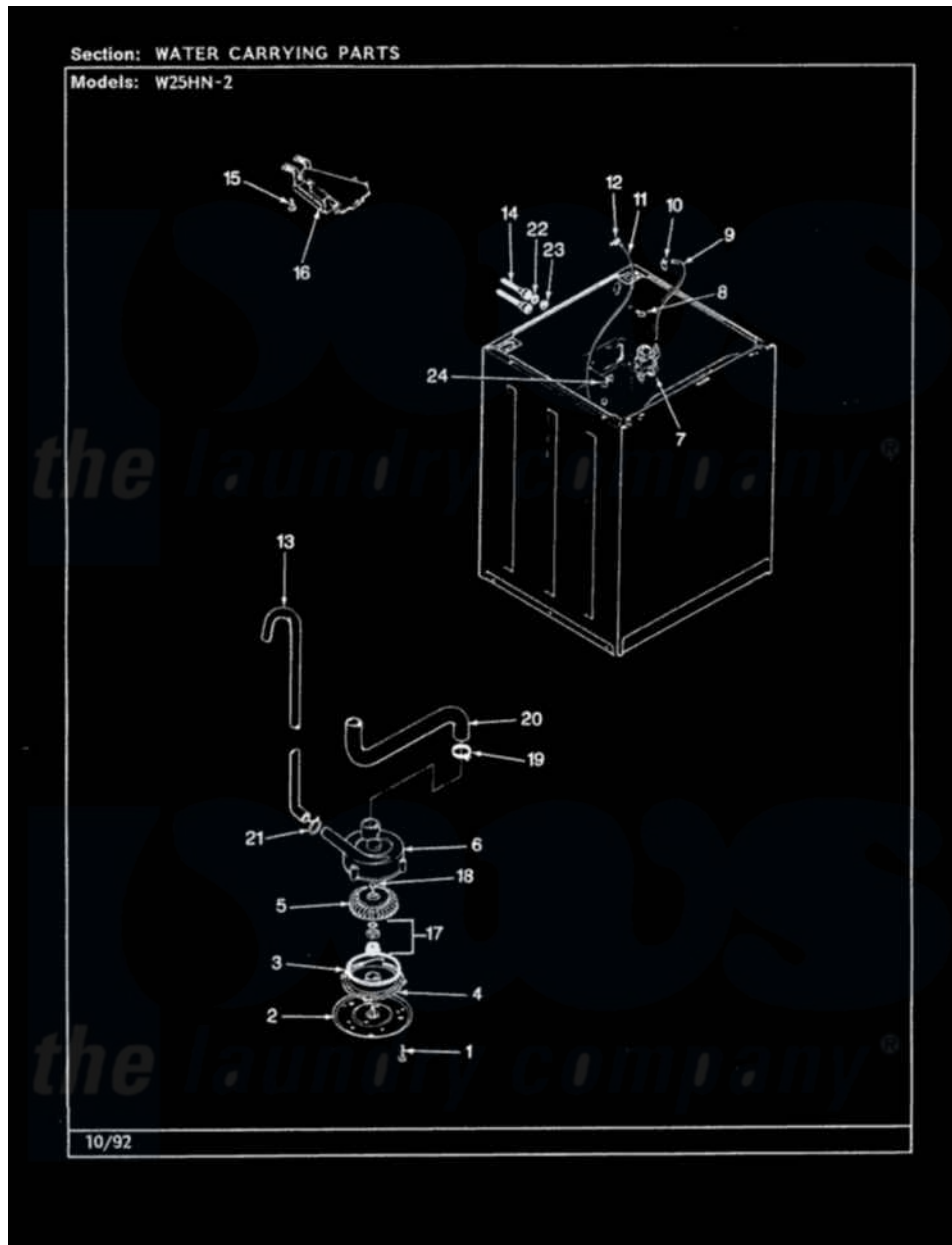

Magic Chef W25HA2 15 - WATER CARRYING (REV. G-L)

Magic Chef [Residential Magic Chef W25HA2 Washer Parts](#) Parts Diagram 15 - WATER CARRYING (REV. G-L)
 Click on the part number to view part

Item	Original Part Number	Replaced By	Status	Part Description
1	25-7405	3196164		Screw
2	33-6035		Not Available	PLATE & PULLEY ASSY.
3	33-6032			Gasket
4	35-2058			Base, Pump
5	35-2057	35-6465		Pump Assem
6	35-2099	35-6465		Pump Assem
"	35-2344			Restrictor, Flow
"	35-2056		Not Available	HOUSING, PUMP
7	25-7220			Clip, Cabinet Top
"	35-2374	35-2374N		Valve, Water
8	25-7867	596669		Clamp, Manifold
9	35-2378	12002749		Hose, Flume Kit
10	25-7867	596669		Clamp, Manifold
11	35-2322	21001748		Hose, Pressure Switch
"	35-2261		Not Available	PAD, PRESSURE SWITCH HOSE
12	33-6099			Clamp

13	35-2896	211704	Hose, Drain
14	35-0873	76313	Hosefill
"	33-7046	89503	Hose-Inlet
15	25-3092	90767	Screw, 8A X 3/8 HeX Washer Head Tapping
16	35-2051	21001760	Flume Assembly / Water Diverter
17	35-0707		Seal, Seat And "O" Ring
18	25-7894	W10001180	Screw
19	25-6069	Not Available	CORBIN CLAMP
"	25-6068	285655	Clamp, Hose
20	35-3584	21001915	Hose, Tub To Pump
"	35-2982		Hose Tub To Pump
21	25-7080	285655	Clamp, Hose
22	25-7048		Washer
23	33-7313	33-4264N	Strainer And Washer Kit
24	25-7796	596669	Clamp, Manifold