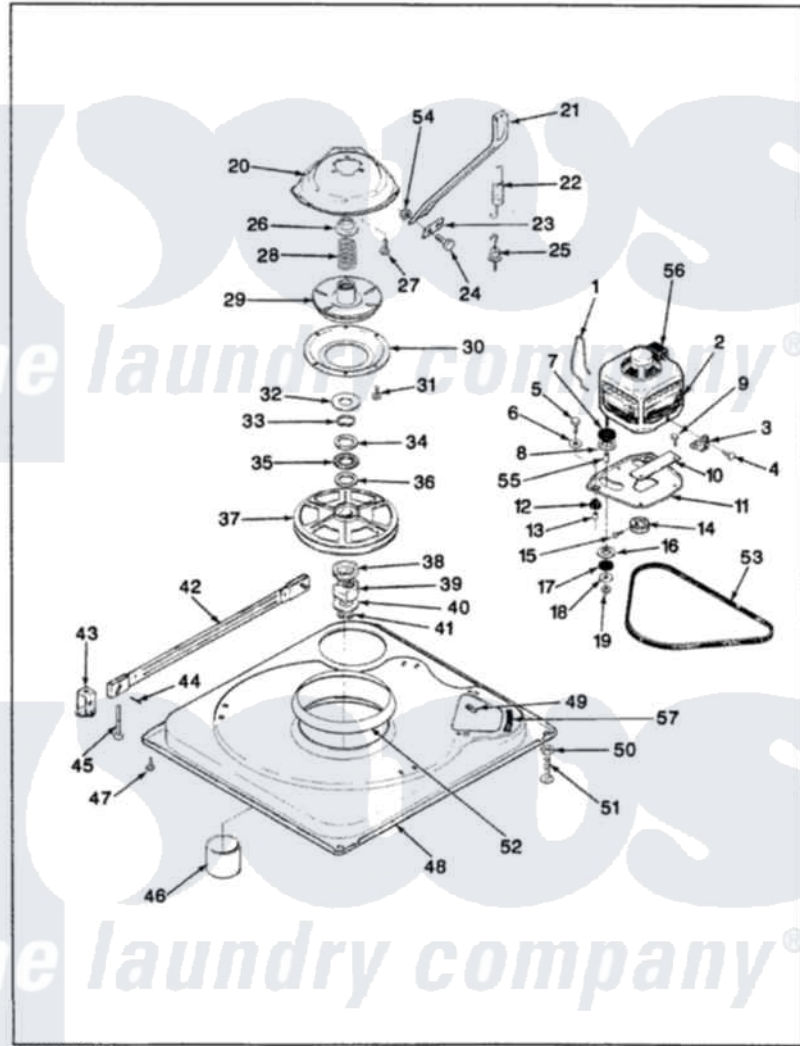

Magic Chef W25HN2 01 - BASE & DRIVE (REV. A-D)

MAGIC CHEF W25HN-2 BASE & DRIVE

ISSUED 9/89

Magic Chef Residential Magic Chef W25HN2 Washer Parts Parts Diagram 01 - BASE & DRIVE (REV. A-D)
 Click on the part number to view part

Item	Original Part Number	Replaced By	Status	Part Description
1	35-0235			Spring, Motor Pivot
2	LA-2003			Motor Replacement Kit
"	35-2215	LA-2003		Motor Replacement Kit
3	33-9945			Slide, Foot
4	25-7418	33001178		Back, Tumbler
5	25-7833	21001977		Screw
6	25-7834			Washer, Motor/Base Screw
7	33-9946			Isolator, Motor
8	33-9944	35-3570		Washer, Motor Pivot
9	25-3083	212951		Screw, No.6-32 X 1/4 Inch
10	33-9947		Not Available	DBL.PIVOT SLIDE
11	35-2810	21001783		Plate And Screw Assembly
"	35-2021	21001783		Plate And Screw Assembly
12	33-9941	35-3646		Isolator, Motor Plate
13	25-7831			Spacer, Mounting
14	35-2124	W10143344		Pulley