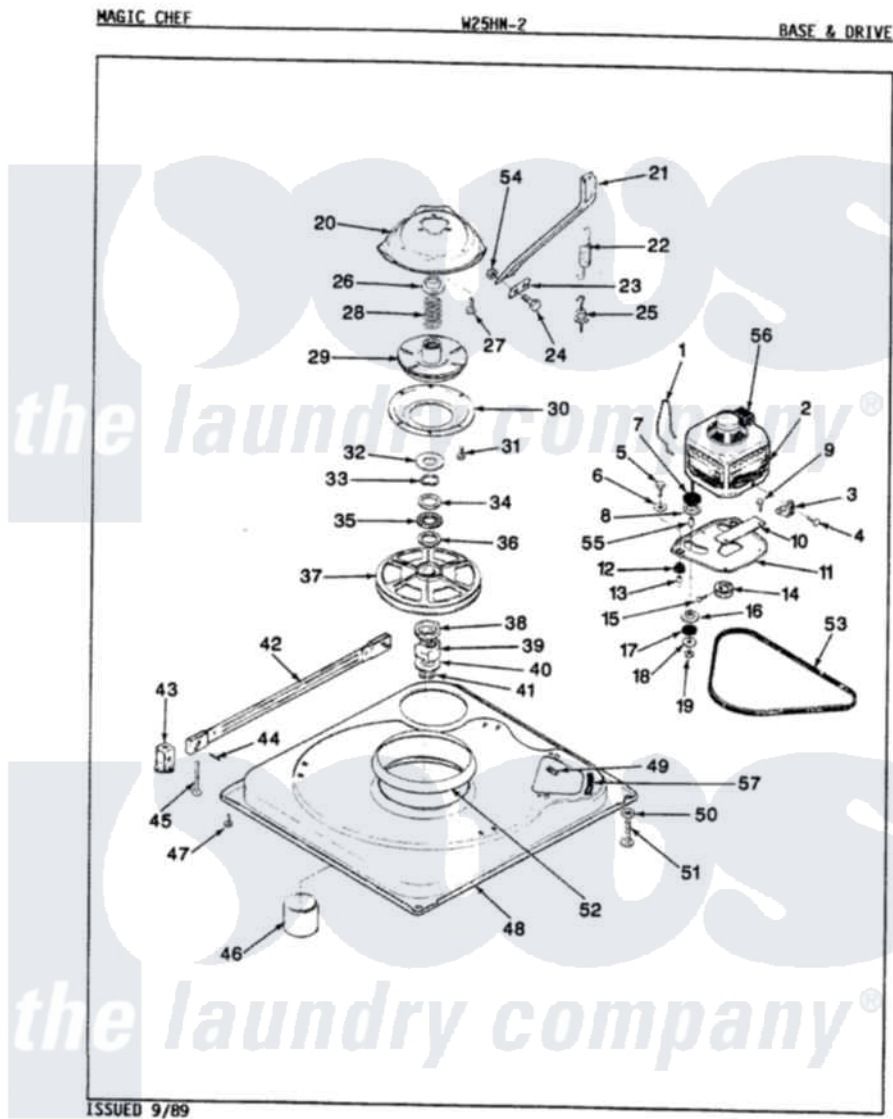

Magic Chef W25HN2 02 - BASE & DRIVE (REV. E-F)

Magic Chef [Residential Magic Chef W25HN2 Washer Parts](#) Parts Diagram 02 - BASE & DRIVE (REV. E-F)
 Click on the part number to view part

Item	Original Part Number	Replaced By	Status	Part Description
1	35-0235			Spring, Motor Pivot
2	35-2215	LA-2003		Motor Replacement Kit
"	LA-2003			Motor Replacement Kit
3	33-9945			Slide, Foot
4	25-7418	33001178		Back, Tumbler
5	25-7833	21001977		Screw
6	25-7834			Washer, Motor/Base Screw
7	33-9946			Isolator, Motor
8	33-9944	35-3570		Washer, Motor Pivot
9	25-3083	212951		Screw, No.6-32 X 1/4 Inch
10	33-9947		Not Available	DBL.PIVOT SLIDE
11	35-2810	21001783		Plate And Screw Assembly
12	33-9941	35-3646		Isolator, Motor Plate
13	25-7831			Spacer, Mounting
14	33-1171	21001833		Pulley, Motor
15	25-7117			Set Screw