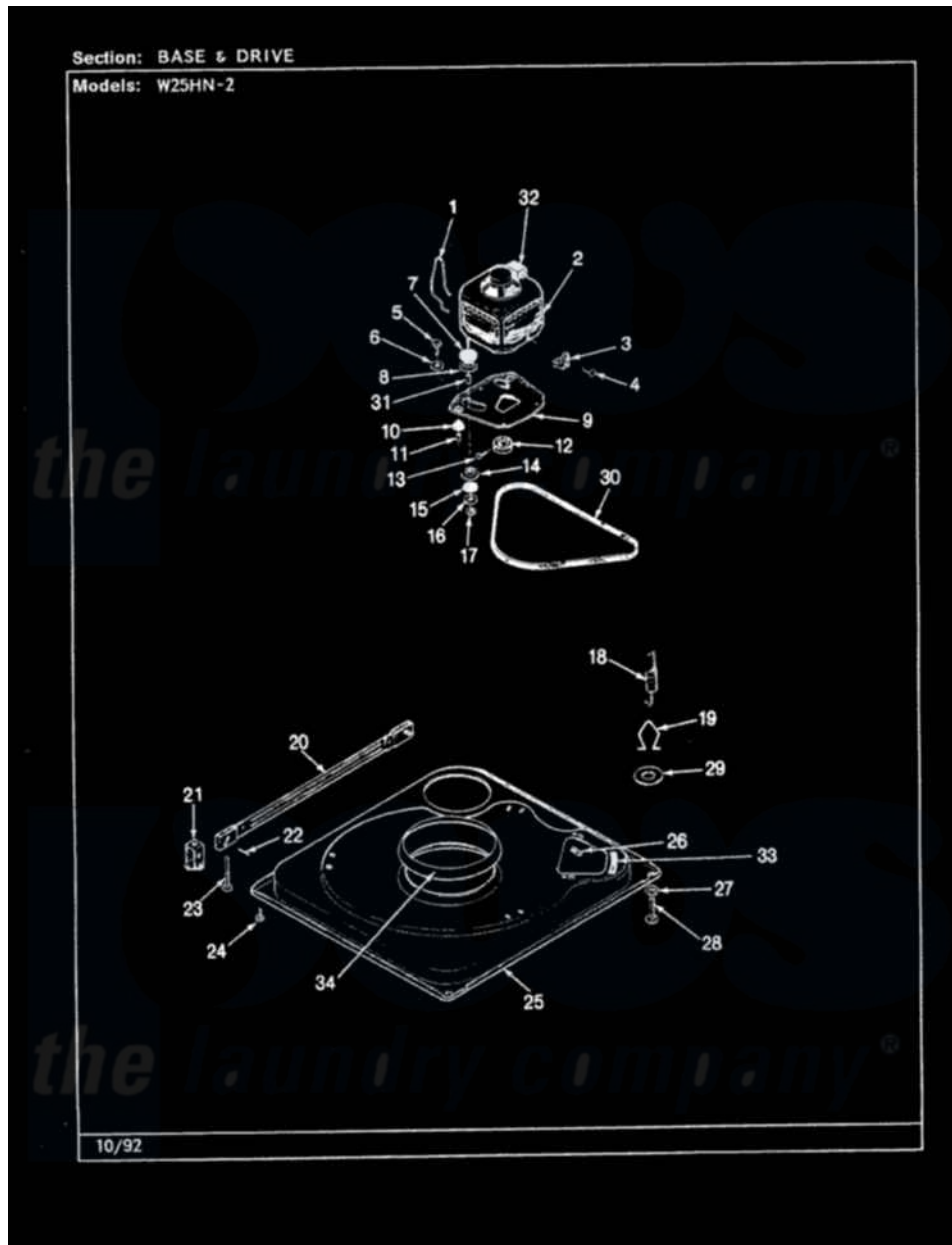

Magic Chef W25HN2 03 - BASE & DRIVE (REV. G-L)

Magic Chef [Residential Magic Chef W25HN2 Washer Parts](#) Parts Diagram 03 - BASE & DRIVE (REV. G-L)
 Click on the part number to view part

Item	Original Part Number	Replaced By	Status	Part Description
1	35-0235			Spring, Motor Pivot
2	LA-2003			Motor Replacement Kit
"	35-2215	LA-2003		Motor Replacement Kit
3	33-9945			Slide, Foot
4	25-7418	33001178		Back, Tumbler
5	25-7833	21001977		Screw
6	25-7834			Washer, Motor/Base Screw
7	33-9946			Isolator, Motor
8	33-9944	35-3570		Washer, Motor Pivot
9	35-2810	21001783		Plate And Screw Assembly
10	33-9941	35-3646		Isolator, Motor Plate
11	25-7831			Spacer, Mounting
12	35-2124	W10143344		Pulley
13	25-7117			Set Screw
14	33-9943	35-3571		Slide, Motor Pivot
15	33-9967			Washer, Motor Isolator

16	25-7047		Washer, Flat
17	25-7325	Y707702	Locknut
18	35-3658		Spring, Suspension
"	35-2681		Not Available
			SPRING, SUSPENSION
19	35-2976		Not Available
			HOOK, SUSPENSION SPRING
20	35-2049	21001881	Bar, Stabilizer
21	35-2046		Bracket, Stabilizer
22	35-2052		Pin, Stabilizer
23	35-2050	22004469	Leg And Foot Self Stabalizing
24	25-7828	489483	Screw 10-32 X 1/2
"	35-3020	22004469	Leg And Foot Self Stabalizing
25	35-2984		Not Available
			BASE
26	25-7838	25-7845	Speednut, Motor
27	25-7915		Hex Nut
28	35-0837	25001119	Foot And Pad Assembly
"	35-0772	25001119	Foot And Pad Assembly
29	Y25-7951		Washer, Suspension Hook
30	35-2320	21352320	Belt, Drive
31	25-7830		Spacer
32	33-9765		Switch, Motor
33	35-2065		Pad, Motor Plate
34	35-2357	21002026	Snubber