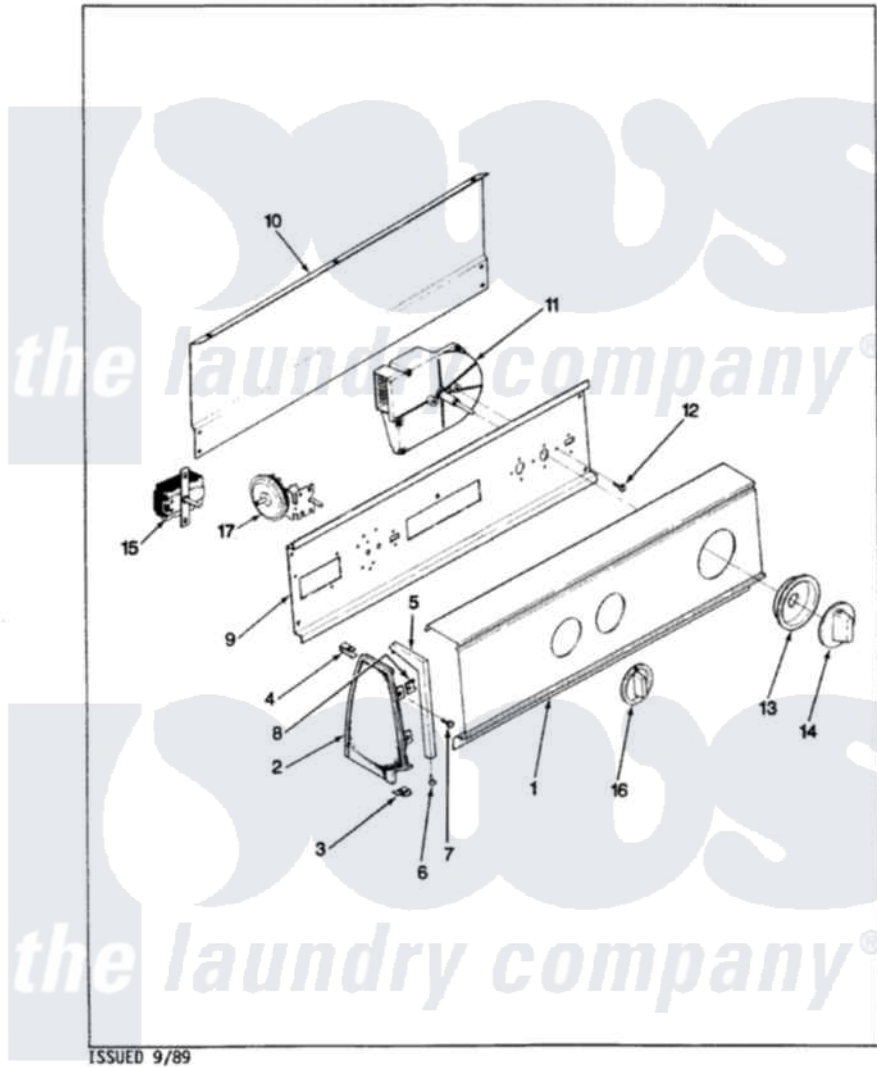

Magic Chef W25HN2 04 - CONTROL PANEL (REV. A-D)

MAGIC CHEF W25HN-2 BACKGUARD

ISSUED 9/89

Magic Chef [Residential Magic Chef W25HN2 Washer Parts](#) Parts Diagram 04 - CONTROL PANEL (REV. A-D)
 Click on the part number to view part

Item	Original Part Number	Replaced By	Status	Part Description
1	25-7793			Screw
"	25-7702			Speedclip, End Cap To Control Panel
"	35-2169		Not Available	CONTROL PANEL
2	53-0265			LH Endcap
"	53-0264			RH Endcap
"	35-2488	21001452		Cap- End
"	35-2487	21001451		Cap- End
3	25-7851			Speedclip, End Cap To Top
"	34-9487		Not Available	PLATE, REINFORCEMENT
"	25-7697	25-2219		Screw
4	25-7435	33002917		Screw, No.10-16
"	25-7852			Speedclip, Rr Shld To End Cap
5	53-0278		Not Available	TRIM, END CAP (LT)
"	53-0277		Not Available	TRIM, END CAP (RT)
6	25-7760			Screw

7	25-3092	90767	Screw, 8A X 3/8 HeX Washer Head Tapping
8	25-7702		Speedclip, End Cap To Control Panel
9	53-1676		Shield, Control
"	53-0365	53-1676	Shield, Control
10	25-3092	90767	Screw, 8A X 3/8 HeX Washer Head Tapping
"	25-3457		Screw, Sems
"	35-2688	21001460	Shield, Rear
"	53-0268	21001460	Shield, Rear
11	35-2324	35-2788	Timer
12	25-0087	Not Available	LOCKWASHER
13	35-2254	12500058	Knob Ski
14	35-2486	12500058	Knob Ski
"	35-2187	12500058	Knob Ski
15	25-3092	90767	Screw, 8A X 3/8 HeX Washer Head Tapping
"	35-2617	35-0119	Rotary Switch
16	25-3092	90767	Screw, 8A X 3/8 HeX Washer Head Tapping
"	35-2185	21001283	Knob, Selector----Piq
17	25-3092	90767	Screw, 8A X 3/8 HeX Washer Head Tapping
"	35-2145	21001554	Switch, Water Level
18	35-2394	Not Available	MANUAL, U&C INSERT