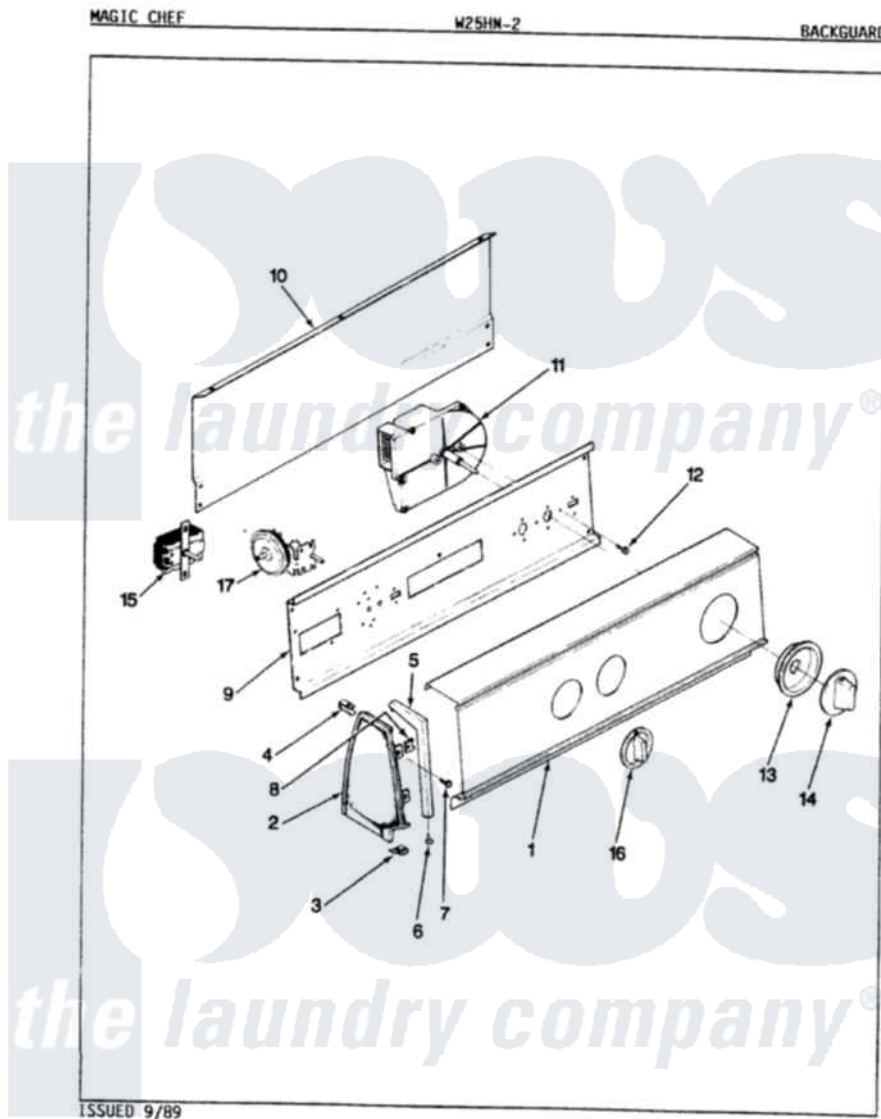

# Magic Chef W25HN2 05 - CONTROL PANEL (REV. E-F)

Magic Chef [Residential Magic Chef W25HN2 Washer Parts](#) Parts Diagram 05 - CONTROL PANEL (REV. E-F)  
 Click on the part number to view part

Item	Original Part Number	Replaced By	Status	Part Description
1	<a href="#">25-7702</a>			Speedclip, End Cap To Control Panel
"	<a href="#">25-7793</a>			Screw
"	35-2169		Not Available	CONTROL PANEL
2	35-2488	<a href="#">21001452</a>		Cap- End
"	35-2487	<a href="#">21001451</a>		Cap- End
3	34-9487		Not Available	PLATE, REINFORCEMENT
"	25-7697	<a href="#">25-2219</a>		Screw
"	<a href="#">25-7851</a>			Speedclip, End Cap To Top
4	25-7435	<a href="#">33002917</a>		Screw, No.10-16
"	<a href="#">25-7852</a>			Speedclip, Rr Shld To End Cap
5	53-0277		Not Available	TRIM, END CAP (RT)
"	53-0278		Not Available	TRIM, END CAP (LT)
6	<a href="#">25-7760</a>			Screw
7	25-3092	<a href="#">90767</a>		Screw, 8A X 3/8 HeX Washer Head Tapping

8	<a href="#">25-7702</a>		Speedclip, End Cap To Control Panel
9	<a href="#">53-1676</a>		Shield, Control
10	35-2688	<a href="#">21001460</a>	Shield, Rear
"	25-3092	<a href="#">90767</a>	Screw, 8A X 3/8 HeX Washer Head Tapping
"	<a href="#">25-3457</a>		Screw, Sems
11	35-2324	<a href="#">35-2788</a>	Timer
12	25-0087	Not Available	LOCKWASHER
13	35-2254	<a href="#">12500058</a>	Knob Ski
14	35-2486	<a href="#">12500058</a>	Knob Ski
15	25-3092	<a href="#">90767</a>	Screw, 8A X 3/8 HeX Washer Head Tapping
"	35-2617	<a href="#">35-0119</a>	Rotary Switch
16	25-3092	<a href="#">90767</a>	Screw, 8A X 3/8 HeX Washer Head Tapping
"	35-2185	<a href="#">21001283</a>	Knob, Selector---Piq
17	35-2145	<a href="#">21001554</a>	Switch, Water Level
"	25-3092	<a href="#">90767</a>	Screw, 8A X 3/8 HeX Washer Head Tapping
"	35-2394	Not Available	MANUAL, U&C INSERT