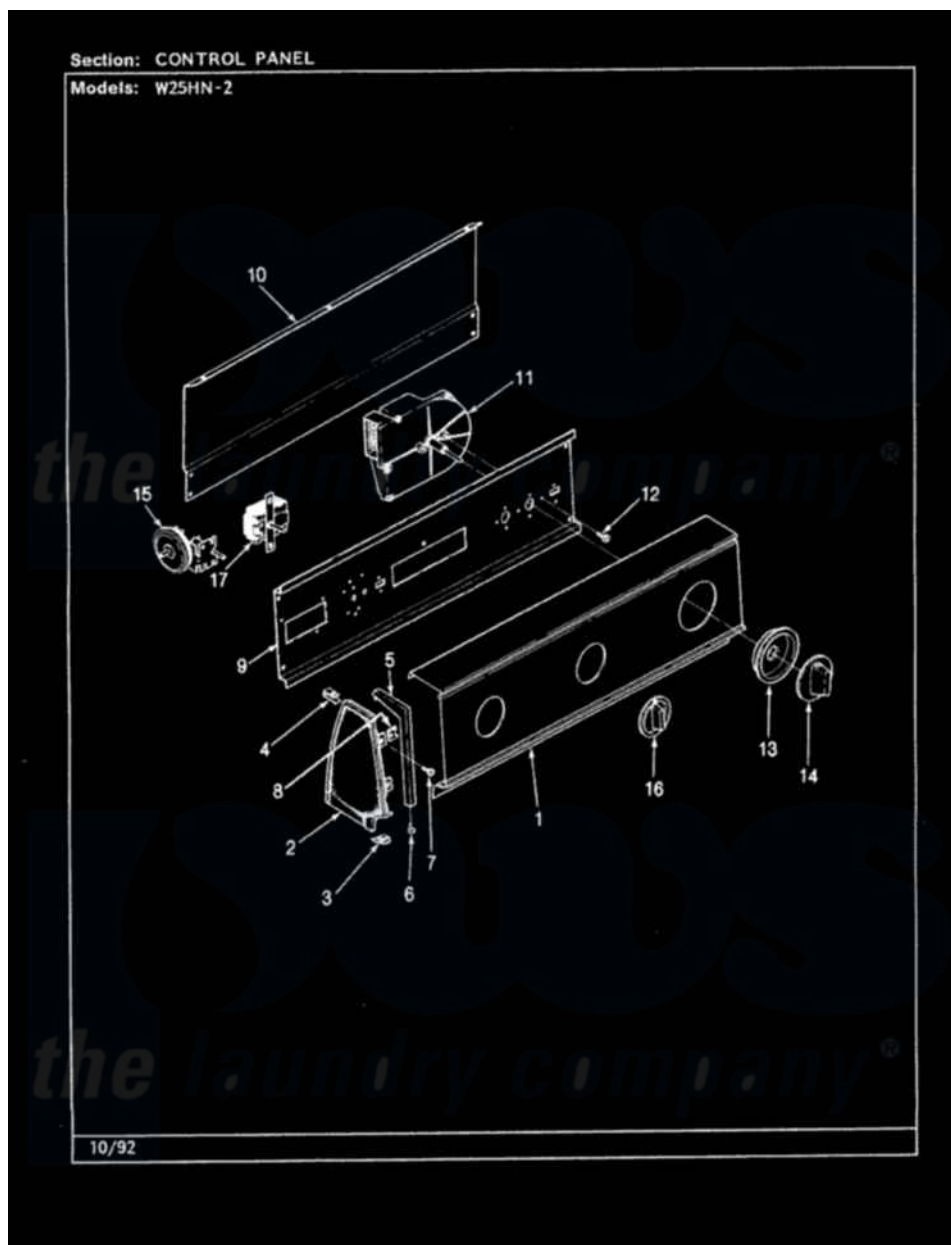

# Magic Chef W25HN2 06 - CONTROL PANEL (REV. G-L)

Magic Chef [Residential Magic Chef W25HN2 Washer Parts](#) Parts Diagram 06 - CONTROL PANEL (REV. G-L)  
Click on the part number to view part

Item	Original Part Number	Replaced By	Status	Part Description
1	<a href="#">25-7702</a>			Speedclip, End Cap To Control Panel
"	<a href="#">25-7793</a>			Screw
"	35-2169		Not Available	CONTROL PANEL
2	35-2488	<a href="#">21001452</a>		Cap- End
"	35-2487	<a href="#">21001451</a>		Cap- End
3	34-9487		Not Available	PLATE, REINFORCEMENT
"	25-7697	<a href="#">25-2219</a>		Screw
"	<a href="#">25-7851</a>			Speedclip, End Cap To Top
4	25-7435	<a href="#">33002917</a>		Screw, No.10-16
"	<a href="#">25-7852</a>			Speedclip, Rr Shld To End Cap
5	53-0278		Not Available	TRIM, END CAP (LT)
"	53-0277		Not Available	TRIM, END CAP (RT)
6	<a href="#">25-7760</a>			Screw
7	25-3092	<a href="#">90767</a>		Screw, 8A X 3/8 HeX Washer Head Tapping

8	<a href="#">25-7702</a>		Speedclip, End Cap To Control Panel
9	<a href="#">53-1676</a>		Shield, Control
10	25-7853	<a href="#">25-7933</a>	Ring, Retaining
"	35-2688	<a href="#">21001460</a>	Shield, Rear
"	25-3092	<a href="#">90767</a>	Screw, 8A X 3/8 HeX Washer Head Tapping
"	<a href="#">25-3457</a>		Screw, Sems
11	35-2324	<a href="#">35-2788</a>	Timer
12	25-0205	<a href="#">216412</a>	Screw, Bracket To Timer
13	35-2254	<a href="#">12500058</a>	Knob Ski
14	35-2486	<a href="#">12500058</a>	Knob Ski
15	25-3092	<a href="#">90767</a>	Screw, 8A X 3/8 HeX Washer Head Tapping
"	35-2617	<a href="#">35-0119</a>	Rotary Switch
16	35-2185	<a href="#">21001283</a>	Knob, Selector----Piq
17	35-3283	<a href="#">21001554</a>	Switch, Water Level
"	25-3092	<a href="#">90767</a>	Screw, 8A X 3/8 HeX Washer Head Tapping
"	35-2801	<a href="#">21001554</a>	Switch, Water Level
"	16000329	Not Available	GUIDE, QUICK REF. - MAGIC CHEF
18	35-2394	Not Available	MANUAL, U&C INSERT