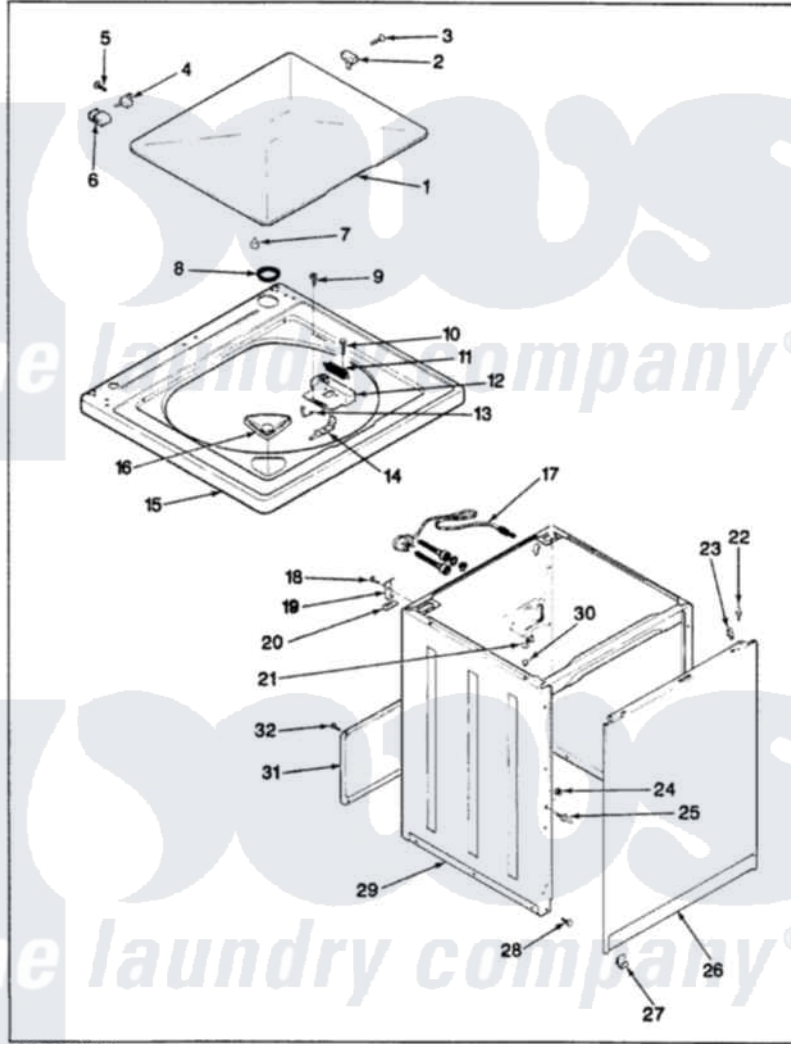

Magic Chef W25HN2 07 - EXTERIOR (REV. A-D)

MAGIC CHEF W25HN-2 EXTERIOR

ISSUED 9/89

Magic Chef [Residential Magic Chef W25HN2 Washer Parts](#) Parts Diagram 07 - EXTERIOR (REV. A-D)
 Click on the part number to view part

Item	Original Part Number	Replaced By	Status	Part Description
1	35-2341	35-2026		Lid
2	25-7436			Nylite Washer
"	43-0057			Actuator, Door Switch
3	25-7438			Screw
4	25-7086	Y0308025		Washer, Stainless Steel
"	35-2045			Pin, Hinge
5	25-7893			Screw
6	35-2044			Hinge, Lid
7	35-0581			Bumper, Door
8	35-2064			Bushing, Insulating
"	35-2063			Bushing, Insulator
9	25-7463	7101P012-60		Screw
10	25-7437	40040701		Screw, Tapping No.6b-20
11	33-9064	12001187		Kit, Lid Switch Assembly
"	33-8911	12001187		Kit, Lid Switch Assembly
12	33-8289	12001187		Kit, Lid Switch Assembly

13	25-7878		Clip
14	33-9063	12001187	Kit, Lid Switch Assembly
15	35-2027	35-2739	Top, Cabinet
"	35-2739		Top, Cabinet
16	33-9906	21001167	Dispenser, Bleach
17	35-0680		Not Available
18	25-7893		CORD, POWER
18	25-7893		Screw
19	33-7450	35-2846	Hinge, Cabinet Top
20	33-0930		Pad, Top Hinge
21	33-6099		Clamp
22	53-0643		Pin, Locator
23	34-9701		Guide, Cabinet
24	25-0224	3400029	Nut, Adapter Plate
25	53-0643		Pin, Locator
26	35-2084		Panel, Front
27	53-0120		Clip, Front Panel
28	33-2653		Bumper, Cabinet
29	35-2106	21001871	Cabinet
30	33-2653		Bumper, Cabinet
31	35-2108	21001871	Cabinet
32	25-7733	681414	Screw, 10AB X 1/2