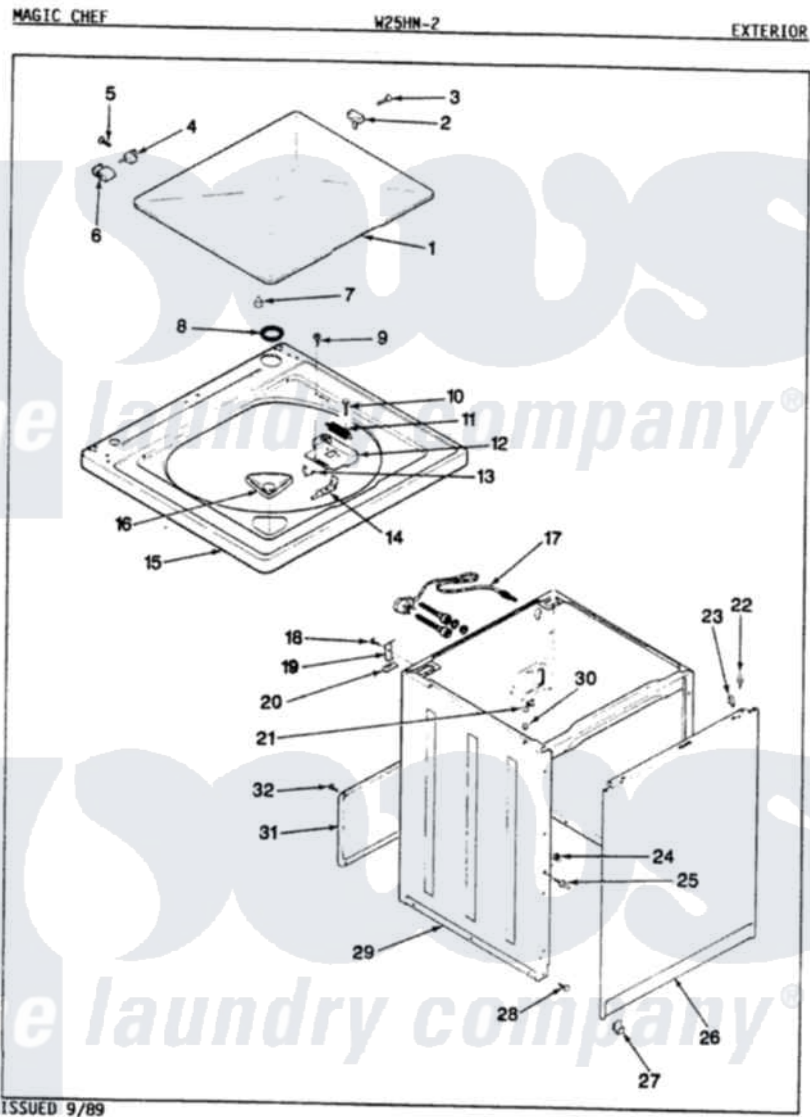

Magic Chef W25HN2 08 - EXTERIOR (REV. E-F)

Magic Chef [Residential Magic Chef W25HN2 Washer Parts](#) Parts Diagram 08 - EXTERIOR (REV. E-F)
 Click on the part number to view part

Item	Original Part Number	Replaced By	Status	Part Description
1	35-2341-25		Not Available	CLOTHES DOOR
"	35-2341	35-2026		Lid
2	25-7436			Nylite Washer
"	43-0057			Actuator, Door Switch
3	25-7438			Screw
4	25-7086	Y0308025		Washer, Stainless Steel
"	35-2045			Pin, Hinge
5	25-7893			Screw
6	35-2044			Hinge, Lid
7	35-0581			Bumper, Door
8	35-2063			Bushing, Insulator
"	35-2064			Bushing, Insulating
9	25-7463	7101P012-60		Screw
10	25-7437	40040701		Screw, Tapping No.6b-20
11	33-9064	12001187		Kit, Lid Switch Assembly
"	33-8911	12001187		Kit, Lid Switch Assembly

12	33-8289	12001187	Kit, Lid Switch Assembly
13	25-7878		Clip
14	33-9063	12001187	Kit, Lid Switch Assembly
15	35-2739		Top, Cabinet
"	35-2739-24		Not Available TOP, CABINET (ALM)
16	33-9906	21001167	Dispenser, Bleach
17	35-0680		Not Available CORD, POWER
18	25-7893		Screw
19	33-7450	35-2846	Hinge, Cabinet Top
20	33-0930		Pad, Top Hinge
21	33-6099		Clamp
22	53-0643		Pin, Locator
23	34-9701		Guide, Cabinet
24	25-0224	3400029	Nut, Adapter Plate
25	53-0643		Pin, Locator
26	35-2084		Panel, Front
27	53-0120		Clip, Front Panel
28	33-2653		Bumper, Cabinet
29	35-2106	21001871	Cabinet
"	35-2106-25		Not Available CABINET ASSY. (HW)
30	33-2653		Bumper, Cabinet
31	35-2108	21001871	Cabinet
32	25-7733	681414	Screw, 10AB X 1/2