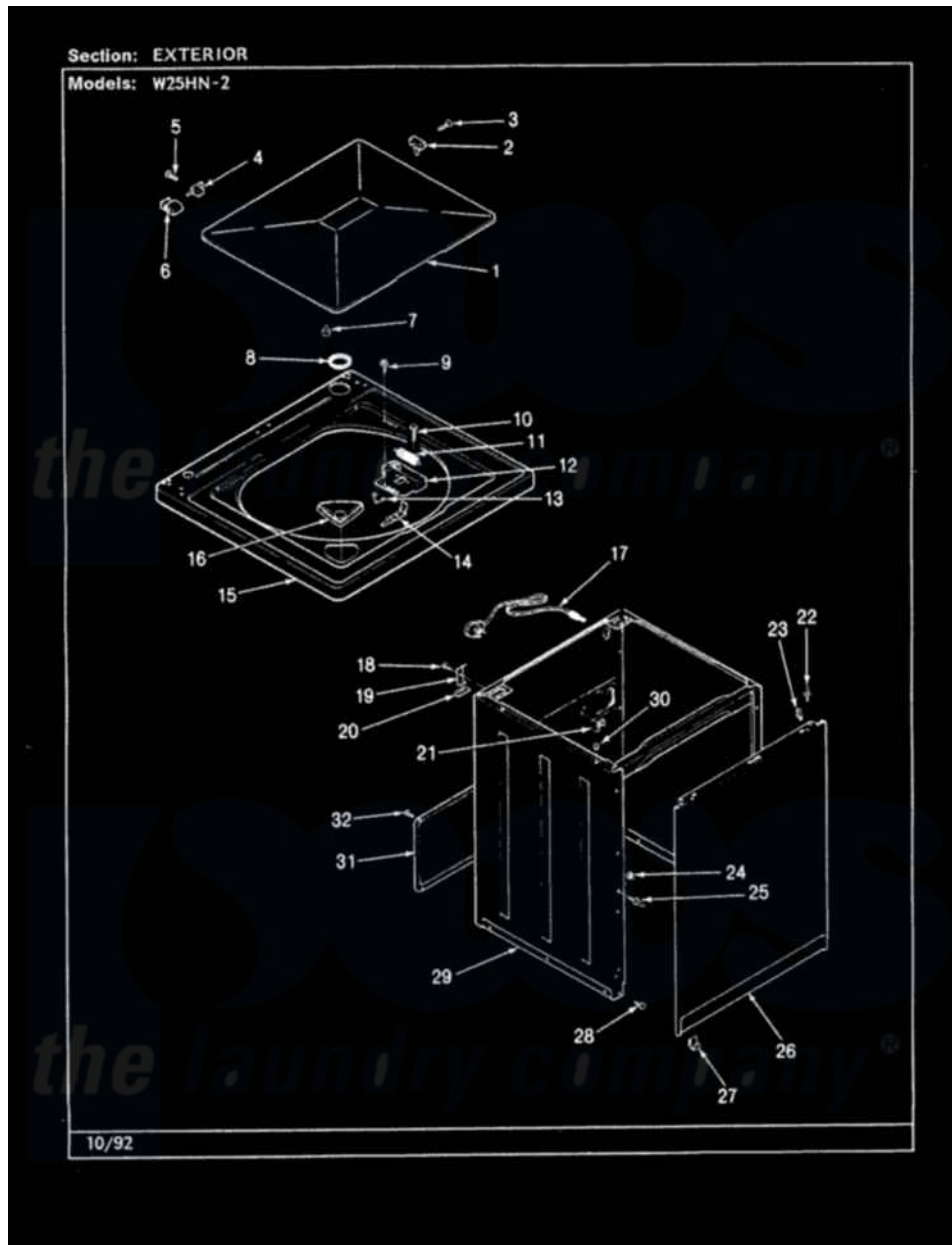

Magic Chef W25HN2 09 - EXTERIOR (REV. G-L)

Magic Chef [Residential Magic Chef W25HN2 Washer Parts](#) Parts Diagram 09 - EXTERIOR (REV. G-L)
 Click on the part number to view part

Item	Original Part Number	Replaced By	Status	Part Description
1	35-2341	35-2026		Lid
2	25-7436			Nylite Washer
"	43-0057			Actuator, Door Switch
3	25-7438			Screw
4	25-7086	Y0308025		Washer, Stainless Steel
"	35-2045			Pin, Hinge
5	25-7893			Screw
6	35-2044			Hinge, Lid
7	35-0581			Bumper, Door
8	35-2064			Bushing, Insulating
"	35-2063			Bushing, Insulator
9	25-7463	7101P012-60		Screw
10	25-7437	40040701		Screw, Tapping No.6b-20
11	35-2814	12001187		Kit, Lid Switch Assembly
12	35-2795	12001187		Kit, Lid Switch Assembly
13	25-7878			Clip

14	35-2805	12001187	Kit, Lid Switch Assembly
15	35-2739		Top, Cabinet
16	33-9906	21001167	Dispenser, Bleach
17	35-0680		Not Available
18	25-7893		CORD, POWER
19	33-7450	35-2846	Screw
20	33-0930		Hinge, Cabinet Top
21	25-7796	596669	Pad, Top Hinge
22	53-0643		Clamp, Manifold
23	25-7220		Pin, Locator
24	25-0224	3400029	Clip, Cabinet Top
25	53-0643		Nut, Adapter Plate
26	35-2084		Pin, Locator
27	53-0120		Panel, Front
28	33-2653		Clip, Front Panel
29	35-2106	21001871	Bumper, Cabinet
30	33-2653		Cabinet
31	35-2108	21001871	Bumper, Cabinet
32	25-7733	681414	Cabinet
			Screw, 10AB X 1/2