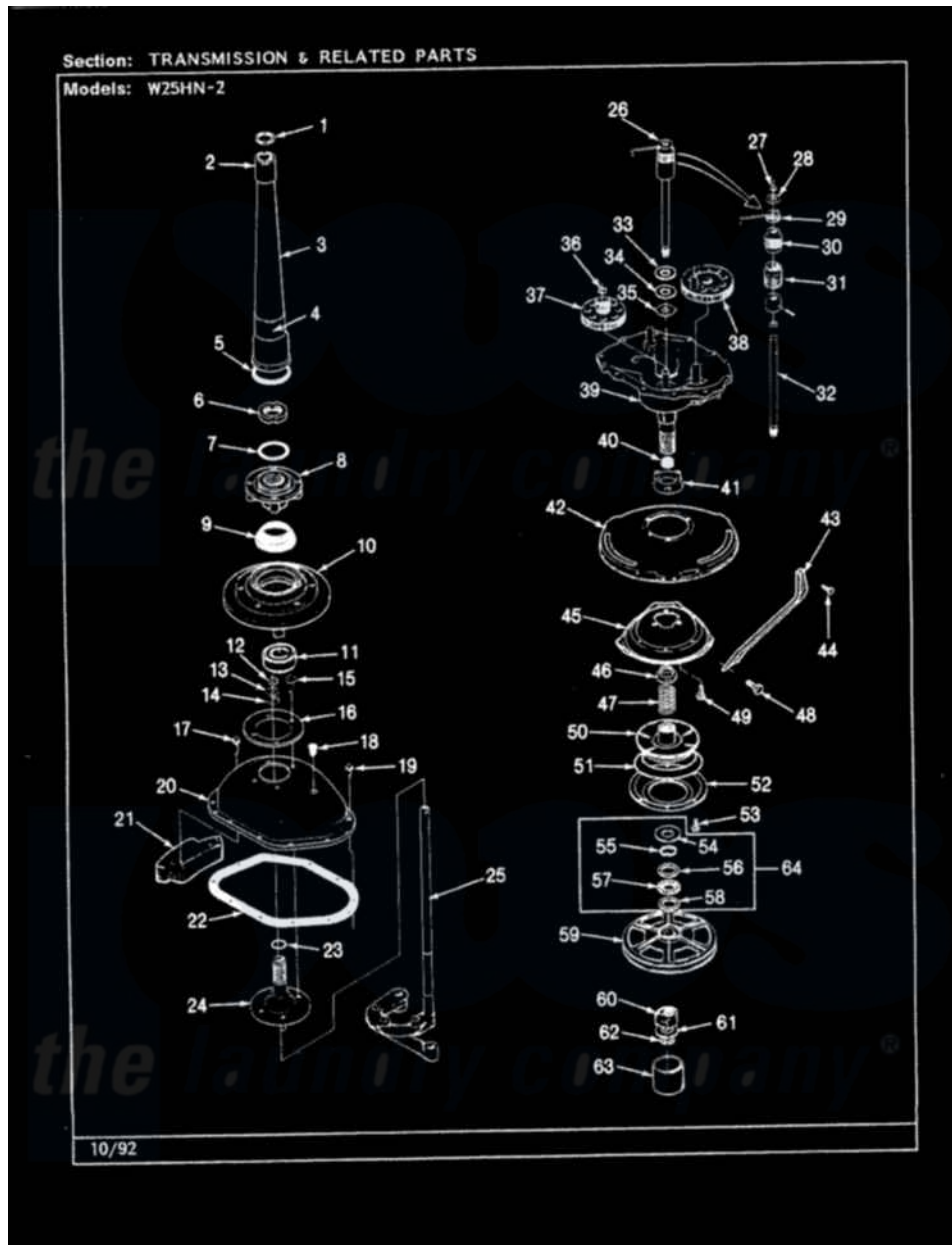

Magic Chef W25HN2 10 - TRANSMISSION & RELATED PARTS (REV. G-L)

Magic Chef Residential Magic Chef W25HN2 Washer Parts Diagram 10 - TRANSMISSION & RELATED PARTS (REV. G-L)

[Click on the part number to view part](#)

Item	Original Part Number	Replaced By	Status	Part Description
1	LA-2175	35-6680		Transmission
"	35-3748	35-6680		Transmission
"	25-7941			"O" Ring, Agtr Drive Shaft
2	35-2835	21001066		Bearing, Centerpost
3	35-2792	21001401		Center Pos
4	33-6790			Bearing, Agitator
"	35-2983		Not Available	CENTERPOST ASSY.
5	35-2906			Seal, Centerpost Bottom
6	35-2791			Nut, Spin Tube
7	25-7938			"O" Ring, Basket Drive Hub
8	35-2715		Not Available	BASKET DRIVE HUB ASSY
"	35-3647	W10219156		Tub Seal
9	35-2974			Tub Seal/Hub Assembly
10	35-2716	12001561		Bearing And Seal Housing Assembly
11	35-2972	12001561		Bearing And Seal Housing