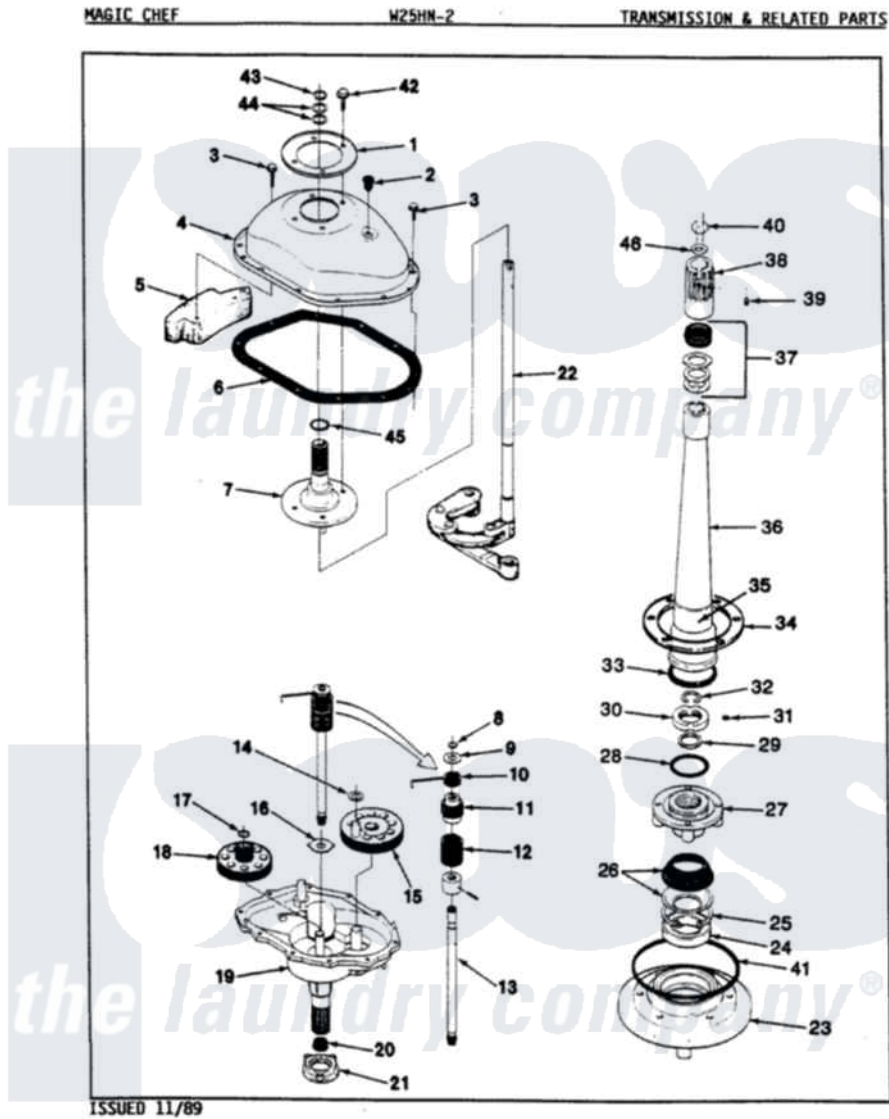

Magic Chef W25HN2 11 - TRANSMISSION (REV. A-D)

Magic Chef [Residential Magic Chef W25HN2 Washer Parts](#) Parts Diagram 11 - TRANSMISSION (REV. A-D)
 Click on the part number to view part

Item	Original Part Number	Replaced By	Status	Part Description
1	33-9893	33-7187		Covr Reinforcmt
2	33-9373		Not Available	OIL FILL PLUG
3	25-7916			Bolt
4	33-4286N			Transmission Cover Kit
5	35-2130		Not Available	COUNTER WEIGHT
6	35-1030		Not Available	GASKET, TRANSMISSION HOUSING
7	33-8763	33-4286N		Transmission Cover Kit
8	25-7847			Ring, Retaining
9	25-7416		Not Available	WASHER, FLAT
10	33-6114	33-6463		Spring
11	35-2001			Pinion, Drive
12	33-3195		Not Available	SPRING
13	35-2116		Not Available	DRIVE SHAFT & HUB ASSY
"	LA-2005			Clutch Assembly Kit
14	25-7091			Thrust Washer
15	35-2043			Crank Gear

16	25-7274		Not Available	WASHER, STEEL
"	35-2070			Washer, Steel W/Tabs
"	35-2462	35-3825		Washer, Nylon
17	25-7853	25-7933		Ring, Retaining
18	35-2013	35-0547		Cluster Gear
19	35-2012		Not Available	TRANSMISSION HOUSING ASSY
20	35-2010	207843		Lip Seal Repair Kit
21	35-2111	12001562		Bearing Assembly
22	35-0628	35-3573		Linkage As
23	35-2059	35-2450		Housing Assembly, Bearing And Seal
24	35-2205			Bearing, Spin
25	25-7849			Retaining Ring
26	33-7224N			Tub Seal Assembly
27	33-9987		Not Available	BASKET HUB ASM
28	35-2061			Gasket, Tub To Housing
29	25-7722	33-4293N		Gasket Kit
30	33-9507	33-9504		Locknut
31	25-7120			Set Screw
32	25-7848			Retaining Ring
33	33-8718			Gasket
34	35-0930			Gasket
35	33-6790			Bearing, Agitator
36	33-4283N		Not Available	CENTERPOST KIT
37	33-7806N			Seal Assembly
38	33-9729		Not Available	DRIVE BLOCK ASM
39	25-7378			Set Screw
40	33-6817			Stud
41	35-2060			Seal, Tub To Housing
42	25-7359			Screw
43	25-7848			Retaining Ring
44	25-7057			Washer, Flat
45	25-7722	33-4293N		Gasket Kit
46	25-7316			Flat Washer
47	LA-2001		Not Available	TRANSMISSION REPLACEMENT KIT