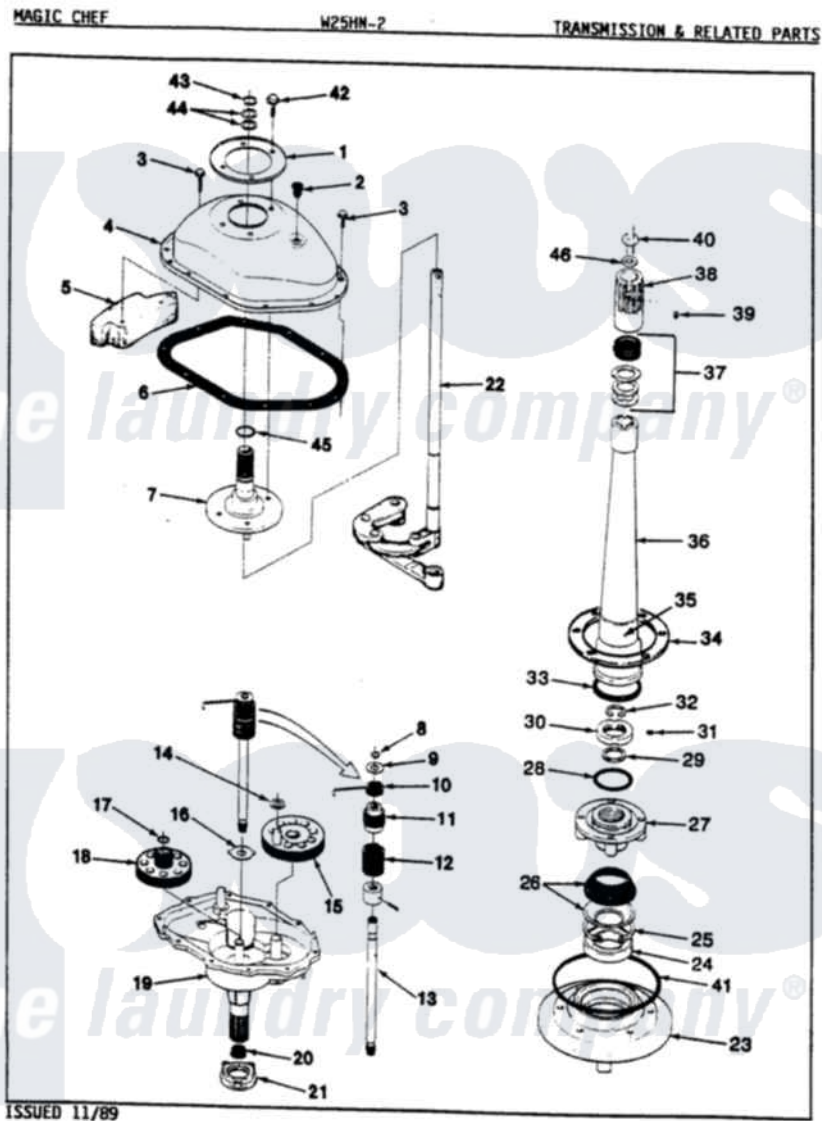

# Magic Chef W25HN2 12 - TRANSMISSION (REV. E-F)

Magic Chef [Residential Magic Chef W25HN2 Washer Parts](#) Parts Diagram 12 - TRANSMISSION (REV. E-F)  
 Click on the part number to view part

Item	Original Part Number	Replaced By	Status	Part Description
1	33-9893	<a href="#">33-7187</a>		Covr Reinforcmt
2	<a href="#">35-2621</a>			Plug, Oil Fill
"	33-9373		Not Available	OIL FILL PLUG
3	<a href="#">25-7916</a>			Bolt
4	<a href="#">33-4286N</a>			Transmission Cover Kit
"	35-2620		Not Available	COVER, TRANSMISSION
5	35-2130		Not Available	COUNTER WEIGHT
"	<a href="#">35-2642</a>			Counterweight
6	35-1030		Not Available	GASKET, TRANSMISSION HOUSING
7	<a href="#">35-2654</a>			Drive Tube Assembly
"	33-8763	<a href="#">33-4286N</a>		Transmission Cover Kit
8	<a href="#">25-7847</a>			Ring, Retaining
9	25-7416		Not Available	WASHER, FLAT
10	33-6114	<a href="#">33-6463</a>		Spring
11	<a href="#">35-2001</a>			Pinion, Drive
12	33-3195		Not Available	SPRING