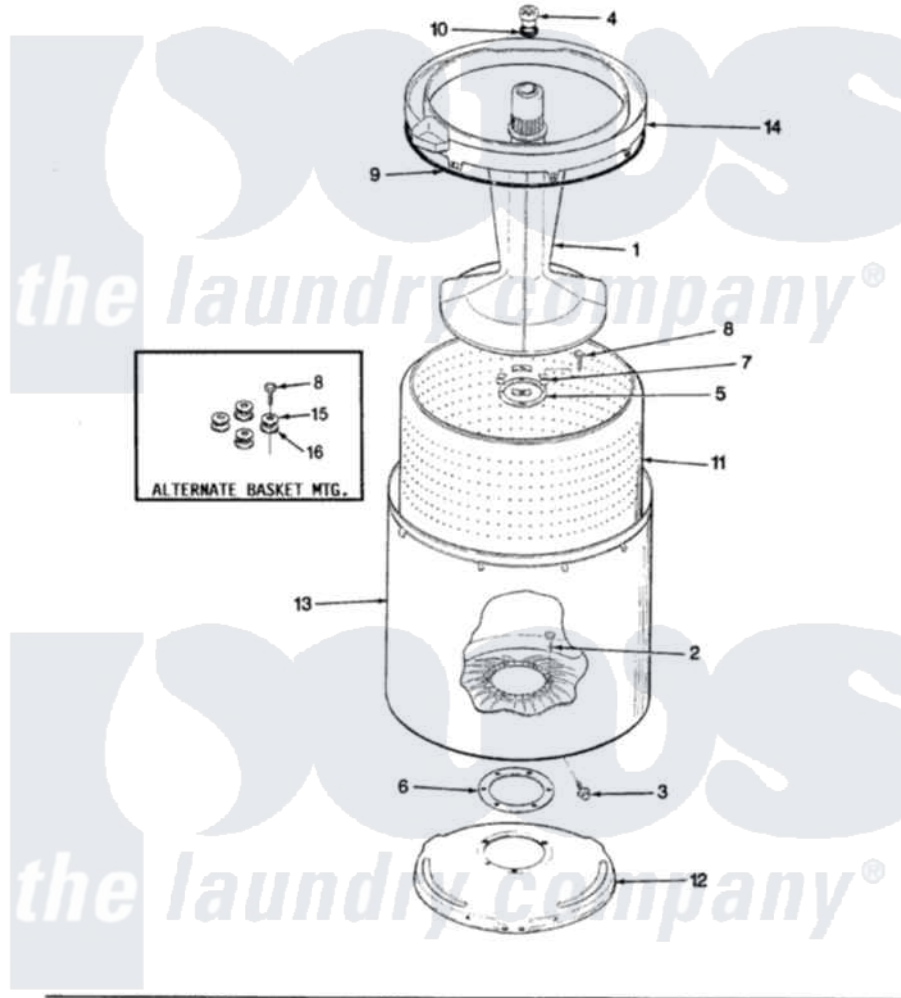

Magic Chef W25HN2 13 - TUB (REV. A-D)

SECTION: TUB
MODEL: W25HN-2

Issue Date: 6/90

Magic Chef [Residential Magic Chef W25HN2 Washer Parts](#) Parts Diagram 13 - TUB (REV. A-D)
Click on the part number to view part

| Item | Original Part Number | Replaced By | Status | Part Description |
|------|-------------------------|--------------------------|---------------|------------------------|
| 1 | 35-2456 | 33-4352 | | Agitator |
| 2 | 35-2062 | 21001063 | | Screw, Shoulder |
| 3 | 25-7914 | 22002933 | | Screw |
| 4 | 33-6241 | | | Cap |
| 5 | 33-8959 | | | Gasket |
| 6 | 35-2061 | | | Gasket, Tub To Housing |
| 7 | 33-8799 | | Not Available | REINF PLATE |
| 8 | 25-7783 | 4356852 | | Screw |
| 9 | 35-2328 | | | Seal, Tub Top |
| 10 | 25-7330 | | | Rubber Washer |
| 11 | 35-2508 | | Not Available | BASKET WHITE |
| 12 | 35-2023 | | | Tub Support |
| " | 35-2529 | | Not Available | TUB SUPPORT |
| 13 | 35-2038 | | | Tub |
| 14 | 35-2262 | | Not Available | SHIELD, TUB TOP |
| " | 35-2034 | | Not Available | TOP, TUB |