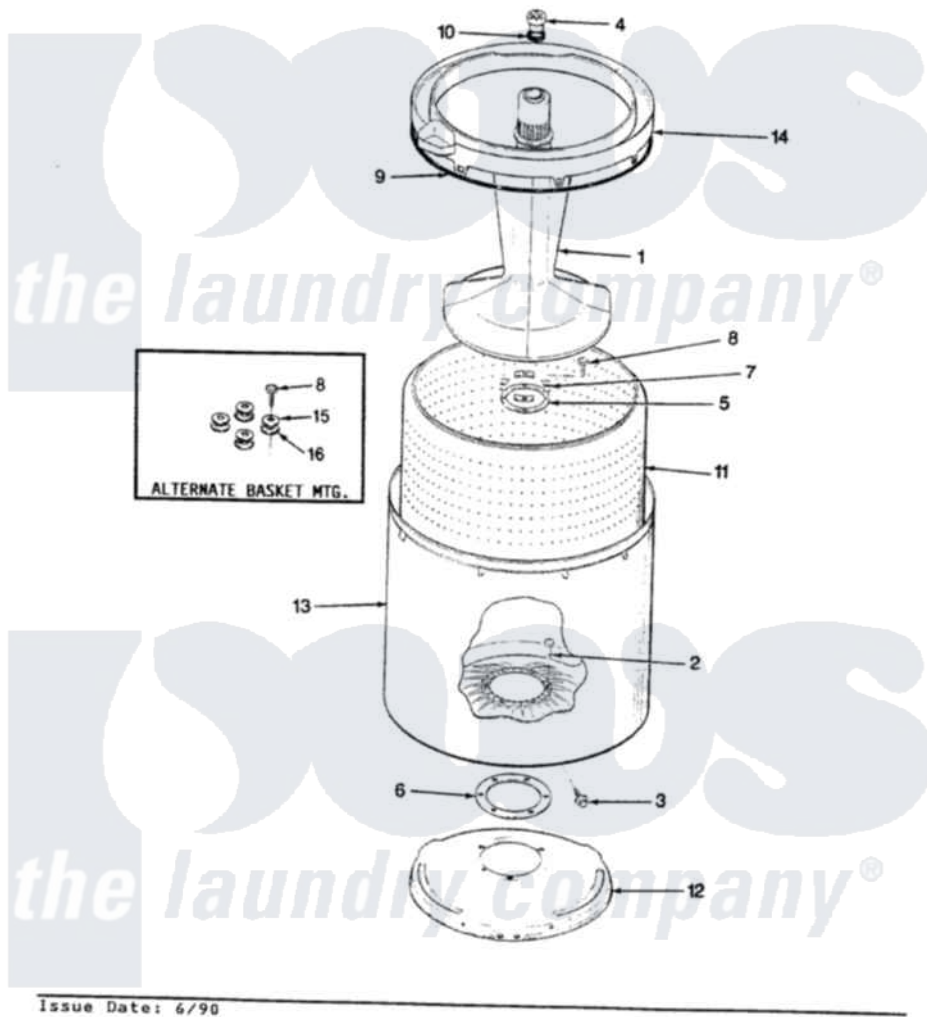

Magic Chef W25HN2 14 - TUB (REV. E-F)

SECTION: TUB
MODEL: W25HN-2

Issue Date: 6/90

Magic Chef [Residential Magic Chef W25HN2 Washer Parts](#) Parts Diagram 14 - TUB (REV. E-F)
Click on the part number to view part

Item	Original Part Number	Replaced By	Status	Part Description
1	35-2456	33-4352		Agitator
2	35-2062	21001063		Screw, Shoulder
3	25-7914	22002933		Screw
4	33-6241			Cap
5	33-8959			Gasket
6	35-2061			Gasket, Tub To Housing
7	33-8799		Not Available	REINF PLATE
8	25-7783	4356852		Screw
9	35-2328			Seal, Tub Top
10	25-7330			Rubber Washer
11	35-2508		Not Available	BASKET WHITE
12	35-2529		Not Available	TUB SUPPORT
13	35-2038			Tub
14	35-2262		Not Available	SHIELD, TUB TOP
"	35-2034		Not Available	TOP, TUB
15	25-7921		Not Available	STEEL WASHER