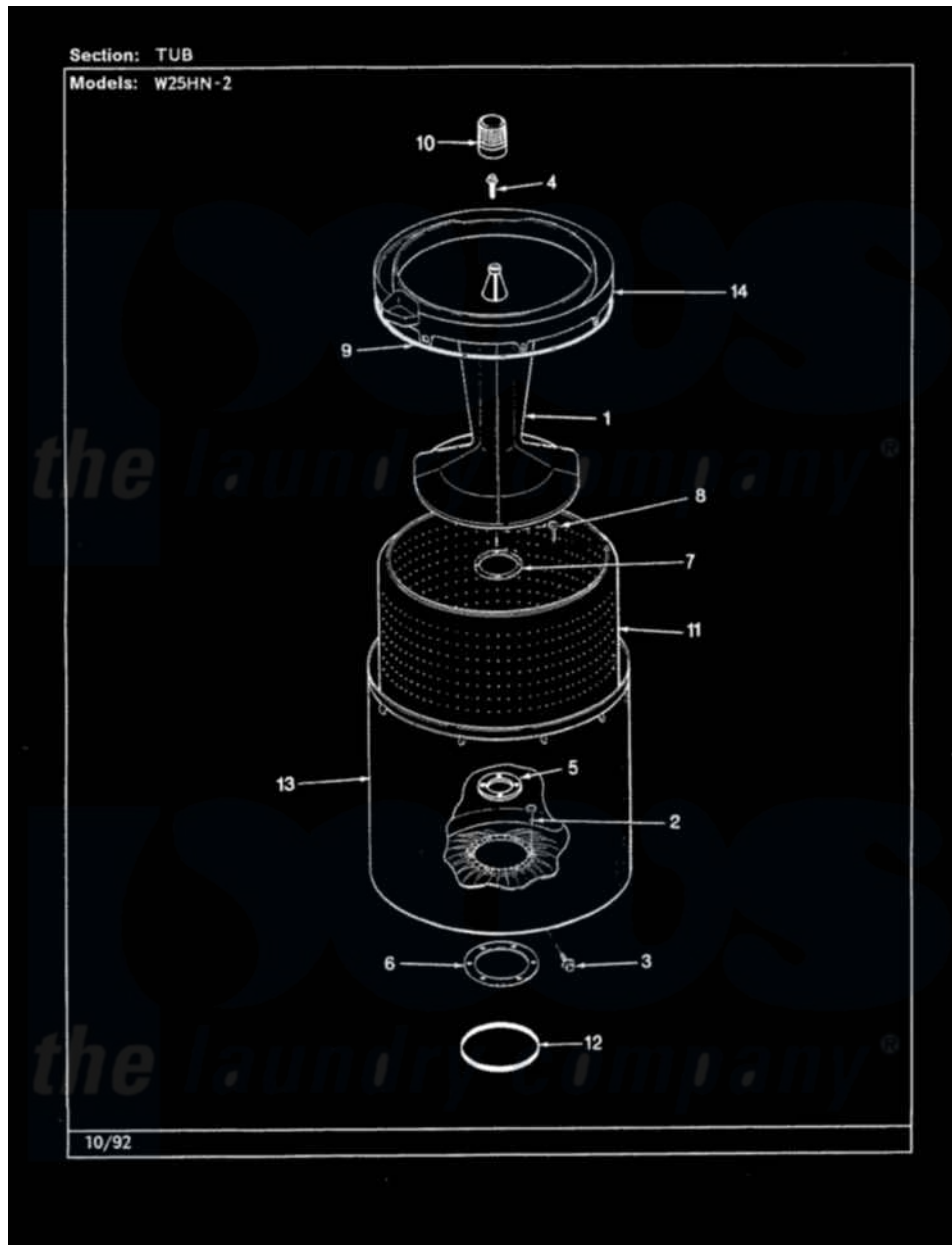

Magic Chef W25HN2 15 - TUB (REV. G-L)

Magic Chef [Residential Magic Chef W25HN2 Washer Parts](#) Parts Diagram 15 - TUB (REV. G-L)
 Click on the part number to view part

Item	Original Part Number	Replaced By	Status	Part Description
1	35-3580			Agitator
"	35-2717	35-3580		Agitator
2	25-7947	21001063		Screw, Shoulder
3	25-7953	22002933		Screw
4	25-7948	W10309247		Screw
5	35-3685			Gasket, Basket To Centerpost
"	35-2980	35-3685		Gasket, Basket To Centerpost
6	35-3686			Gasket, Tub To Housing
"	35-2979			Gasket, Tub/Hsg
7	35-3014			Gasket And Reinf. Plate Assembly
8	25-7783	4356852		Screw
9	35-2328			Seal, Tub Top
10	35-2733			Cap, Agitator
11	35-3016		Not Available	BASKET ASSY
12	35-2978			Seal, Tub/Housing
13	35-3700			Tub Assembly

"	35-2952	35-3700	Tub Assembly
14	35-2262	Not Available	SHIELD, TUB TOP
"	35-2034	Not Available	TOP, TUB
"	35-3578	Not Available	TOP, TUB