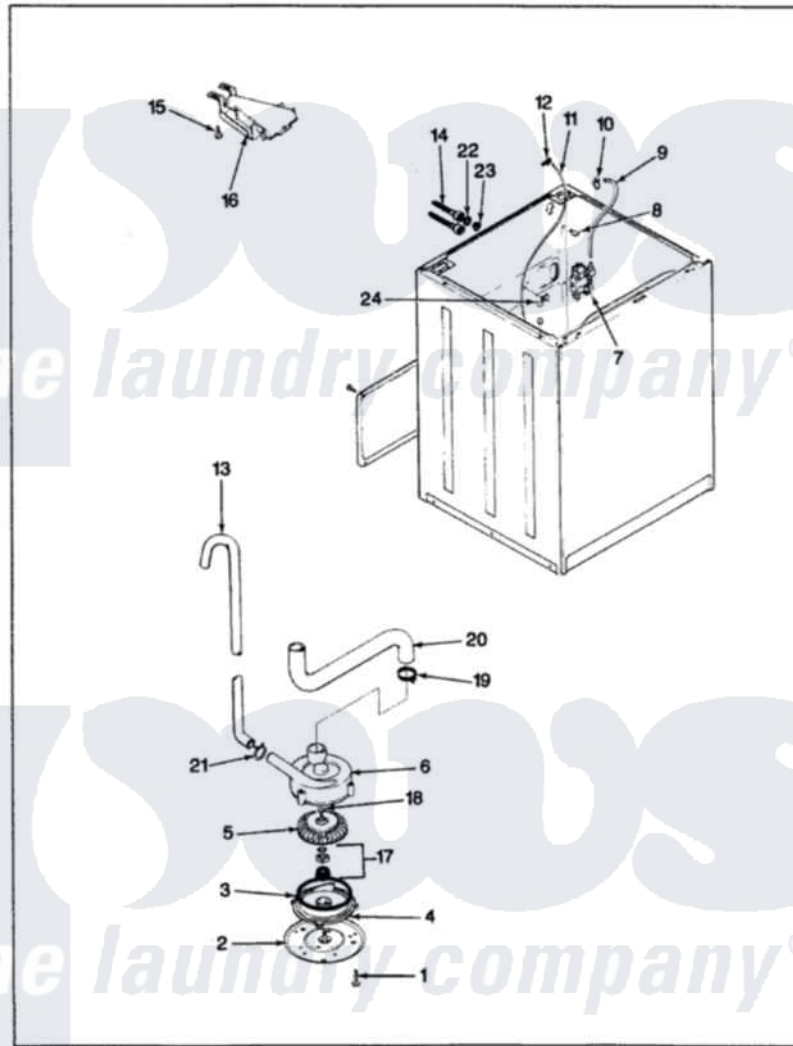

Magic Chef W25HN2 16 - WATER CARRYING & PUMP ASSY. (REV. A-D)

MAGIC CHEF W25HN-2 WATER CARRYING & PUMP ASSEMBLY

ISSUED 9/89

Magic Chef [Residential Magic Chef W25HN2 Washer Parts](#) Parts Diagram 16 - WATER CARRYING & PUMP ASSY. (REV. A-D)

[Click on the part number to view part](#)

Item	Original Part Number	Replaced By	Status	Part Description
1	25-7405	3196164		Screw
2	33-6035		Not Available	PLATE & PULLEY ASSY.
3	33-6032			Gasket
4	35-2058			Base, Pump
5	35-2057	35-6465		Pump Assem
6	35-2099	35-6465		Pump Assem
"	35-2056		Not Available	HOUSING, PUMP
7	25-7220			Clip, Cabinet Top
"	39-1482			Mixing Valve
"	35-2375			Valve, Water Mixing-230V
8	25-7867	596669		Clamp, Manifold
9	35-2378	12002749		Hose, Flume Kit
10	25-7867	596669		Clamp, Manifold
11	35-2261		Not Available	PAD, PRESSURE SWITCH HOSE
"	35-2321	21001748		Hose, Pressure Switch

12	33-6099		Clamp
13	33-9436	211704	Hose, Drain
14	33-7046	89503	Hose-Inlet
"	35-0873	76313	Hosefill
15	25-3092	90767	Screw, 8A X 3/8 HeX Washer Head Tapping
16	35-2051	21001760	Flume Assembly / Water Diverter
17	35-0707		Seal, Seat And "O" Ring
18	25-7894	W10001180	Screw
19	25-6069	Not Available	CORBIN CLAMP
20	35-2131	Not Available	HOSE, SUMP TO PUMP
21	25-7080	285655	Clamp, Hose
22	25-7048		Washer
23	33-7313	33-4264N	Strainer And Washer Kit
24	25-7796	596669	Clamp, Manifold