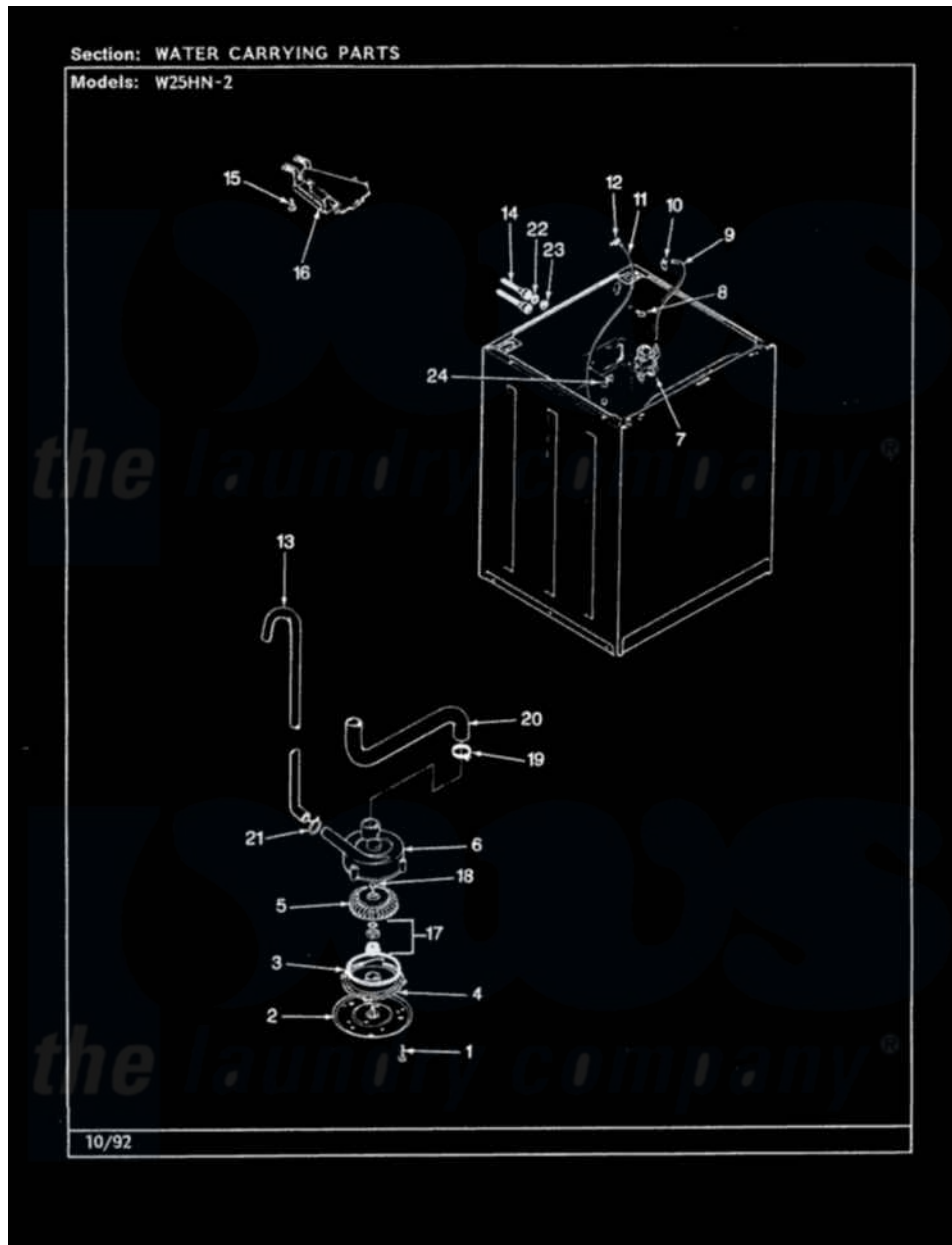

Magic Chef W25HN2 18 - WATER CARRYING (REV. G-L)

Magic Chef [Residential Magic Chef W25HN2 Washer Parts](#) Parts Diagram 18 - WATER CARRYING (REV. G-L)
 Click on the part number to view part

Item	Original Part Number	Replaced By	Status	Part Description
1	25-7405	3196164		Screw
2	33-6035		Not Available	PLATE & PULLEY ASSY.
3	33-6032			Gasket
4	35-2058			Base, Pump
5	35-2057	35-6465		Pump Assem
6	35-2099	35-6465		Pump Assem
"	35-2344			Restrictor, Flow
"	35-2056		Not Available	HOUSING, PUMP
7	25-7220			Clip, Cabinet Top
"	35-2374	35-2374N		Valve, Water
8	25-7867	596669		Clamp, Manifold
9	35-2378	12002749		Hose, Flume Kit
10	25-7867	596669		Clamp, Manifold
11	35-2322	21001748		Hose, Pressure Switch
"	35-2261		Not Available	PAD, PRESSURE SWITCH HOSE
12	33-6099			Clamp

13	35-2896	211704	Hose, Drain
14	35-0873	76313	Hosefill
"	33-7046	89503	Hose-Inlet
15	25-3092	90767	Screw, 8A X 3/8 HeX Washer Head Tapping
16	35-2051	21001760	Flume Assembly / Water Diverter
17	35-0707		Seal, Seat And "O" Ring
18	25-7894	W10001180	Screw
19	25-6069	Not Available	CORBIN CLAMP
"	25-6068	285655	Clamp, Hose
20	35-3584	21001915	Hose, Tub To Pump
"	35-2982		Hose Tub To Pump
21	25-7080	285655	Clamp, Hose
22	25-7048		Washer
23	33-7313	33-4264N	Strainer And Washer Kit
24	25-7796	596669	Clamp, Manifold