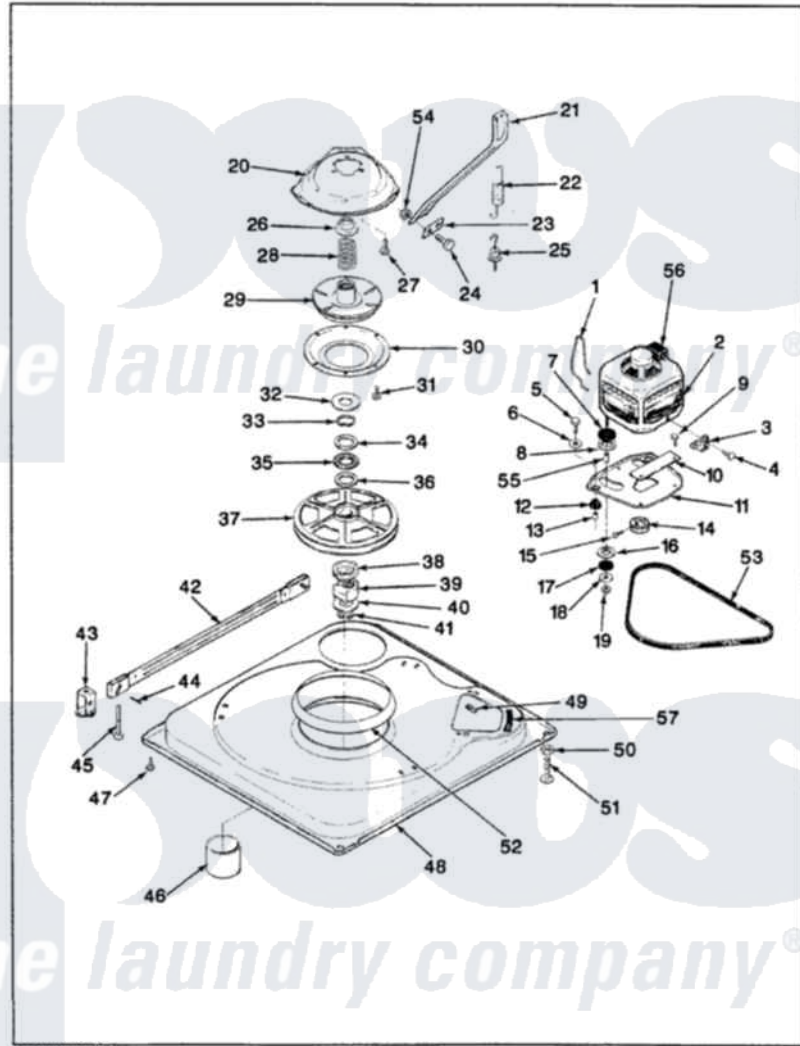

Magic Chef W25HY2 01 - BASE & DRIVE (REV. A-D)

MAGIC CHEF W25HM-2 BASE & DRIVE

ISSUED 9/89

Magic Chef [Residential Magic Chef W25HY2 Washer Parts](#) Parts Diagram 01 - BASE & DRIVE (REV. A-D)
Click on the part number to view part

Item	Original Part Number	Replaced By	Status	Part Description
1	35-0235			Spring, Motor Pivot
2	LA-2003			Motor Replacement Kit
"	35-2215	LA-2003		Motor Replacement Kit
3	33-9945			Slide, Foot
4	25-7418	33001178		Back, Tumbler
5	25-7833	21001977		Screw
6	25-7834			Washer, Motor/Base Screw
7	33-9946			Isolator, Motor
8	33-9944	35-3570		Washer, Motor Pivot
9	25-3083	212951		Screw, No.6-32 X 1/4 Inch
10	33-9947		Not Available	DBL.PIVOT SLIDE
11	35-2810	21001783		Plate And Screw Assembly
"	35-2021	21001783		Plate And Screw Assembly
12	33-9941	35-3646		Isolator, Motor Plate
13	25-7831			Spacer, Mounting
14	35-2124	W10143344		Pulley