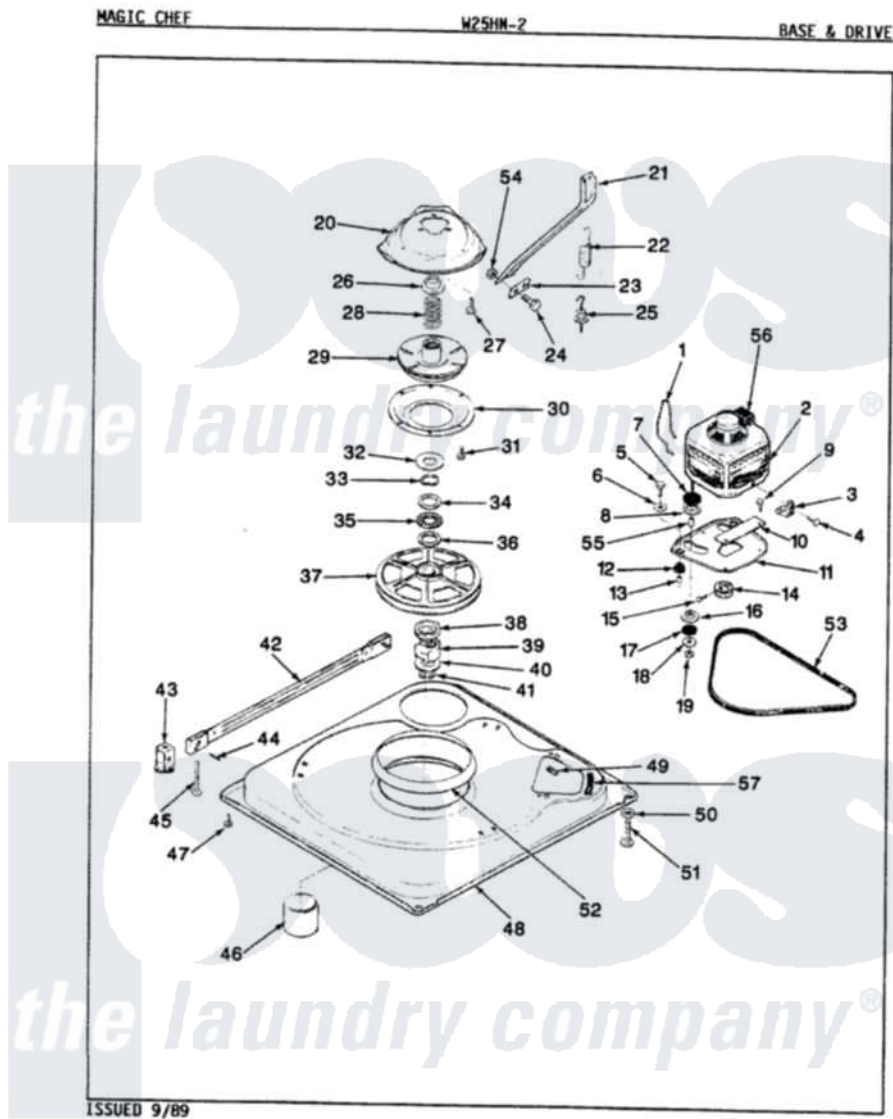

Magic Chef W25HY2 02 - BASE & DRIVE (REV. E-F)

Magic Chef [Residential Magic Chef W25HY2 Washer Parts](#) Parts Diagram 02 - BASE & DRIVE (REV. E-F)
 Click on the part number to view part

Item	Original Part Number	Replaced By	Status	Part Description
1	35-0235			Spring, Motor Pivot
2	35-2215	LA-2003		Motor Replacement Kit
"	LA-2003			Motor Replacement Kit
3	33-9945			Slide, Foot
4	25-7418	33001178		Back, Tumbler
5	25-7833	21001977		Screw
6	25-7834			Washer, Motor/Base Screw
7	33-9946			Isolator, Motor
8	33-9944	35-3570		Washer, Motor Pivot
9	25-3083	212951		Screw, No.6-32 X 1/4 Inch
10	33-9947		Not Available	DBL.PIVOT SLIDE
11	35-2810	21001783		Plate And Screw Assembly
12	33-9941	35-3646		Isolator, Motor Plate
13	25-7831			Spacer, Mounting
14	33-1171	21001833		Pulley, Motor
15	25-7117			Set Screw