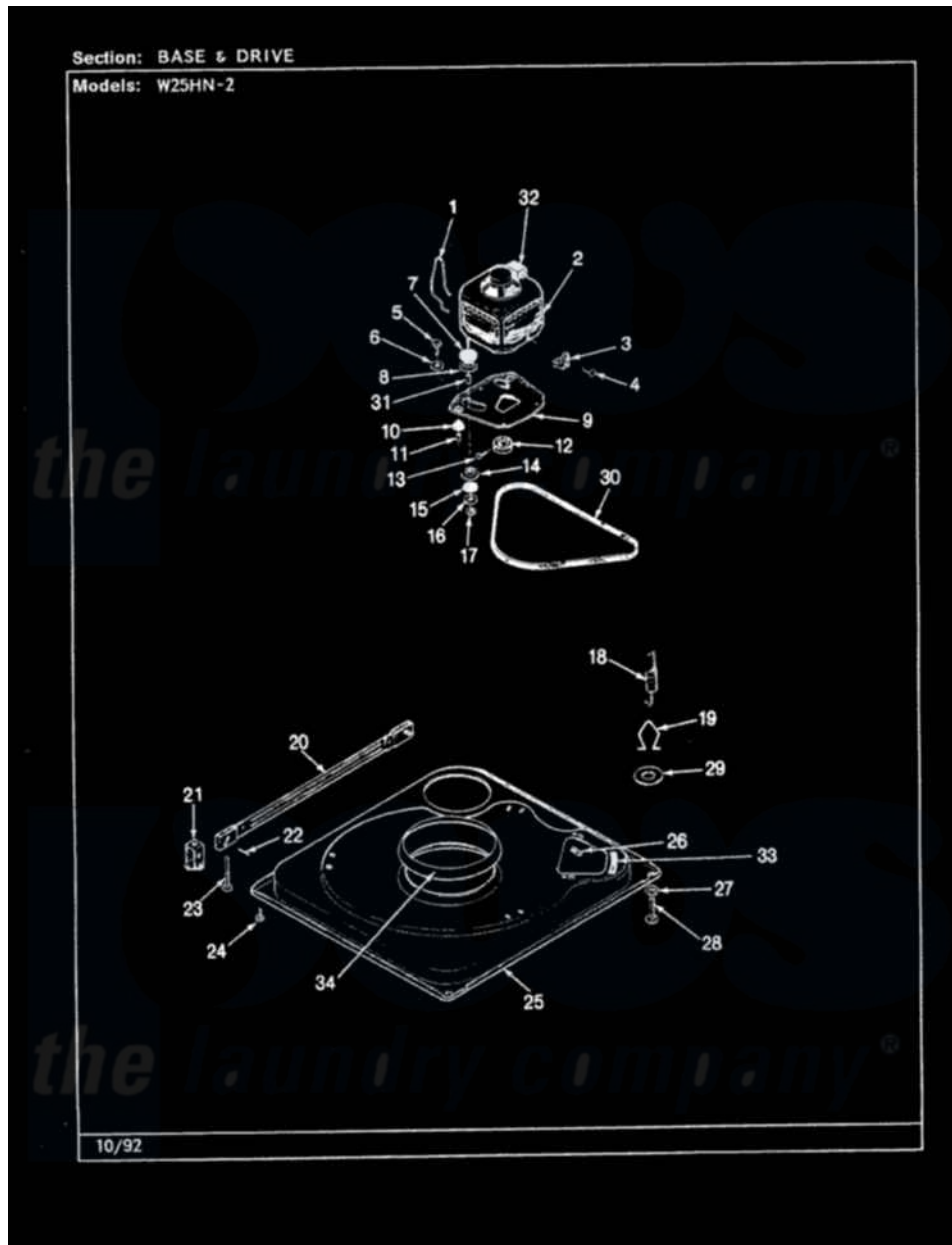

Magic Chef W25HY2 03 - BASE & DRIVE (REV. G-L)

Magic Chef [Residential Magic Chef W25HY2 Washer Parts](#) Parts Diagram 03 - BASE & DRIVE (REV. G-L)
 Click on the part number to view part

Item	Original Part Number	Replaced By	Status	Part Description
1	35-0235			Spring, Motor Pivot
2	LA-2003			Motor Replacement Kit
"	35-2215	LA-2003		Motor Replacement Kit
3	33-9945			Slide, Foot
4	25-7418	33001178		Back, Tumbler
5	25-7833	21001977		Screw
6	25-7834			Washer, Motor/Base Screw
7	33-9946			Isolator, Motor
8	33-9944	35-3570		Washer, Motor Pivot
9	35-2810	21001783		Plate And Screw Assembly
10	33-9941	35-3646		Isolator, Motor Plate
11	25-7831			Spacer, Mounting
12	35-2124	W10143344		Pulley
13	25-7117			Set Screw
14	33-9943	35-3571		Slide, Motor Pivot
15	33-9967			Washer, Motor Isolator

16	25-7047		Washer, Flat
17	25-7325	Y707702	Locknut
18	35-3658		Spring, Suspension
"	35-2681	Not Available	SPRING, SUSPENSION
19	35-2976	Not Available	HOOK, SUSPENSION SPRING
20	35-2049	21001881	Bar, Stabilizer
21	35-2046		Bracket, Stabilizer
22	35-2052		Pin, Stabilizer
23	35-2050	22004469	Leg And Foot Self Stabalizing
24	25-7828	489483	Screw 10-32 X 1/2
"	35-3020	22004469	Leg And Foot Self Stabalizing
25	35-2984	Not Available	BASE
26	25-7838	25-7845	Speednut, Motor
27	25-7915		Hex Nut
28	35-0837	25001119	Foot And Pad Assembly
"	35-0772	25001119	Foot And Pad Assembly
29	Y25-7951		Washer, Suspension Hook
30	35-2320	21352320	Belt, Drive
31	25-7830		Spacer
32	33-9765		Switch, Motor
33	35-2065		Pad, Motor Plate
34	35-2357	21002026	Snubber