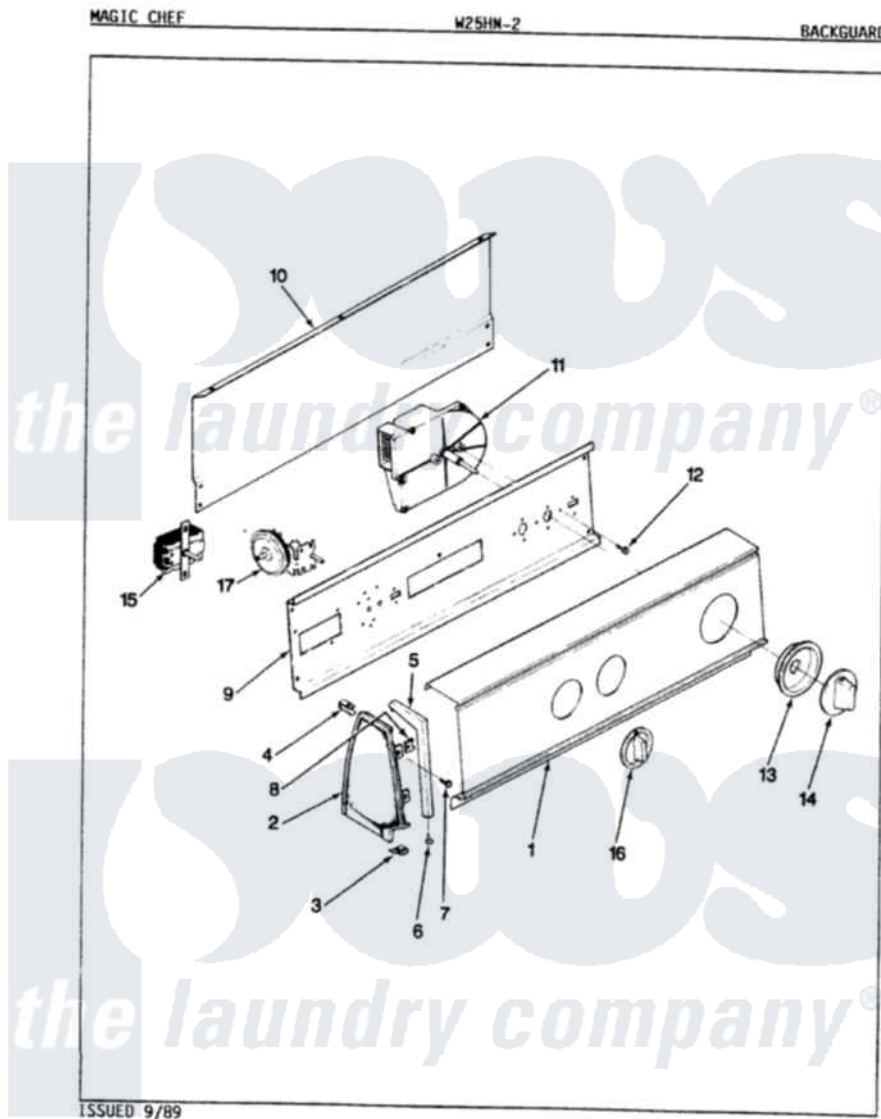

Magic Chef W25HY2 05 - CONTROL PANEL (REV. E-F)

Magic Chef [Residential Magic Chef W25HY2 Washer Parts](#) Parts Diagram 05 - CONTROL PANEL (REV. E-F)
 Click on the part number to view part

Item	Original Part Number	Replaced By	Status	Part Description
1	25-7702			Speedclip, End Cap To Control Panel
"	25-7793			Screw
"	35-2169		Not Available	CONTROL PANEL
2	35-2488	21001452		Cap- End
"	35-2487	21001451		Cap- End
3	34-9487		Not Available	PLATE, REINFORCEMENT
"	25-7697	25-2219		Screw
"	25-7851			Speedclip, End Cap To Top
4	25-7435	33002917		Screw, No.10-16
"	25-7852			Speedclip, Rr Shld To End Cap
5	53-0277		Not Available	TRIM, END CAP (RT)
"	53-0278		Not Available	TRIM, END CAP (LT)
6	25-7760			Screw
7	25-3092	90767		Screw, 8A X 3/8 HeX Washer Head Tapping

8	25-7702		Speedclip, End Cap To Control Panel
9	53-1676		Shield, Control
10	35-2688	21001460	Shield, Rear
"	25-3092	90767	Screw, 8A X 3/8 HeX Washer Head Tapping
"	25-3457		Screw, Sems
11	35-2324	35-2788	Timer
12	25-0087	Not Available	LOCKWASHER
13	35-2254	12500058	Knob Ski
14	35-2486	12500058	Knob Ski
15	25-3092	90767	Screw, 8A X 3/8 HeX Washer Head Tapping
"	35-2617	35-0119	Rotary Switch
16	25-3092	90767	Screw, 8A X 3/8 HeX Washer Head Tapping
"	35-2185	21001283	Knob, Selector---Piq
17	35-2145	21001554	Switch, Water Level
"	25-3092	90767	Screw, 8A X 3/8 HeX Washer Head Tapping
"	35-2394	Not Available	MANUAL, U&C INSERT