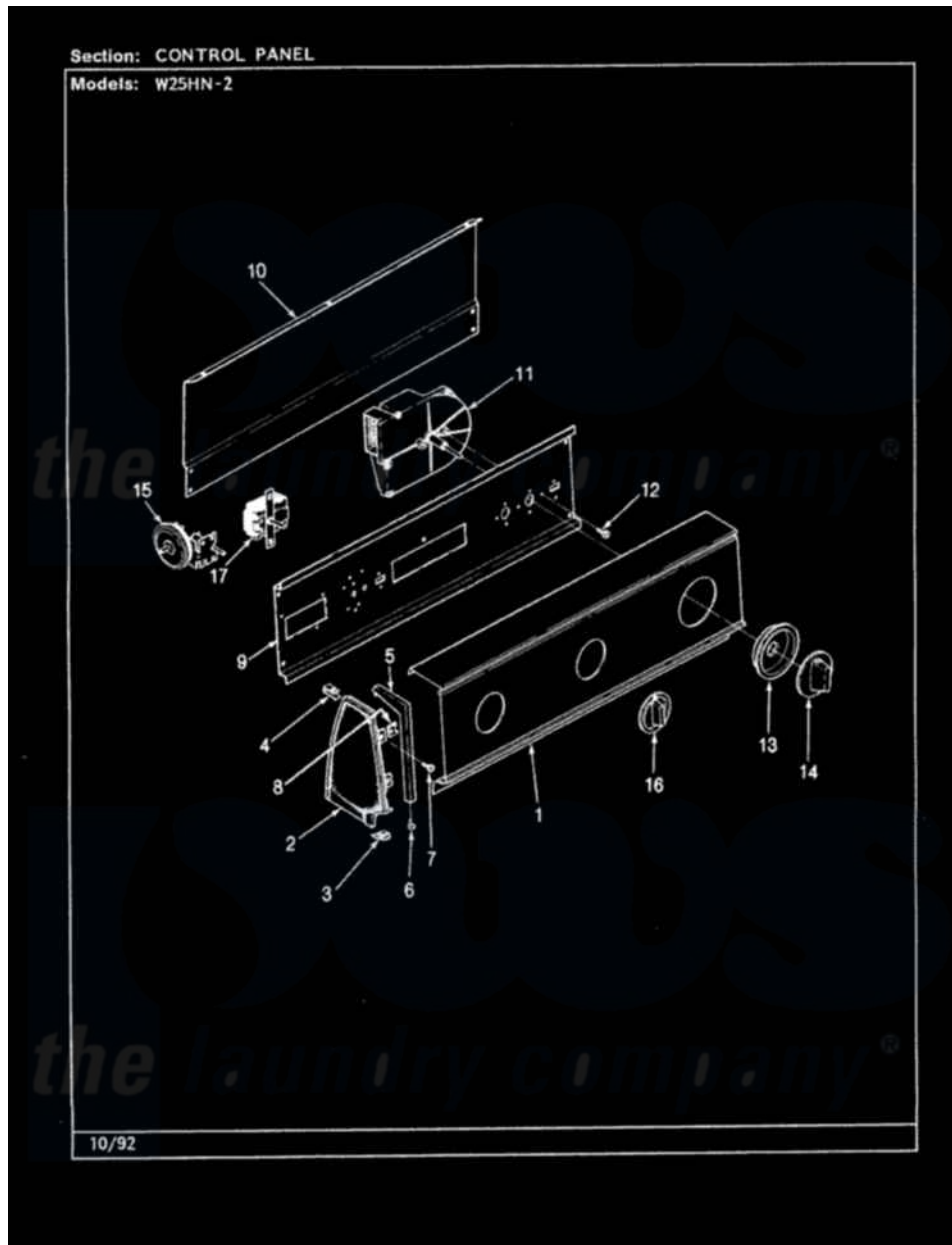

# Magic Chef W25HY2 06 - CONTROL PANEL (REV. G-L)

Magic Chef [Residential Magic Chef W25HY2 Washer Parts](#) Parts Diagram 06 - CONTROL PANEL (REV. G-L)  
 Click on the part number to view part

Item	Original Part Number	Replaced By	Status	Part Description
1	<a href="#">25-7702</a>			Speedclip, End Cap To Control Panel
"	<a href="#">25-7793</a>			Screw
"	35-2169		Not Available	CONTROL PANEL
2	35-2488	<a href="#">21001452</a>		Cap- End
"	35-2487	<a href="#">21001451</a>		Cap- End
3	34-9487		Not Available	PLATE, REINFORCEMENT
"	25-7697	<a href="#">25-2219</a>		Screw
"	<a href="#">25-7851</a>			Speedclip, End Cap To Top
4	25-7435	<a href="#">33002917</a>		Screw, No.10-16
"	<a href="#">25-7852</a>			Speedclip, Rr Shld To End Cap
5	53-0278		Not Available	TRIM, END CAP (LT)
"	53-0277		Not Available	TRIM, END CAP (RT)
6	<a href="#">25-7760</a>			Screw
7	25-3092	<a href="#">90767</a>		Screw, 8A X 3/8 HeX Washer Head Tapping

8	<a href="#">25-7702</a>		Speedclip, End Cap To Control Panel
9	<a href="#">53-1676</a>		Shield, Control
10	25-7853	<a href="#">25-7933</a>	Ring, Retaining
"	35-2688	<a href="#">21001460</a>	Shield, Rear
"	25-3092	<a href="#">90767</a>	Screw, 8A X 3/8 HeX Washer Head Tapping
"	<a href="#">25-3457</a>		Screw, Sems
11	35-2324	<a href="#">35-2788</a>	Timer
12	25-0205	<a href="#">216412</a>	Screw, Bracket To Timer
13	35-2254	<a href="#">12500058</a>	Knob Ski
14	35-2486	<a href="#">12500058</a>	Knob Ski
15	25-3092	<a href="#">90767</a>	Screw, 8A X 3/8 HeX Washer Head Tapping
"	35-2617	<a href="#">35-0119</a>	Rotary Switch
16	35-2185	<a href="#">21001283</a>	Knob, Selector----Piq
17	35-3283	<a href="#">21001554</a>	Switch, Water Level
"	25-3092	<a href="#">90767</a>	Screw, 8A X 3/8 HeX Washer Head Tapping
"	35-2801	<a href="#">21001554</a>	Switch, Water Level
"	16000329	Not Available	GUIDE, QUICK REF. - MAGIC CHEF
18	35-2394	Not Available	MANUAL, U&C INSERT