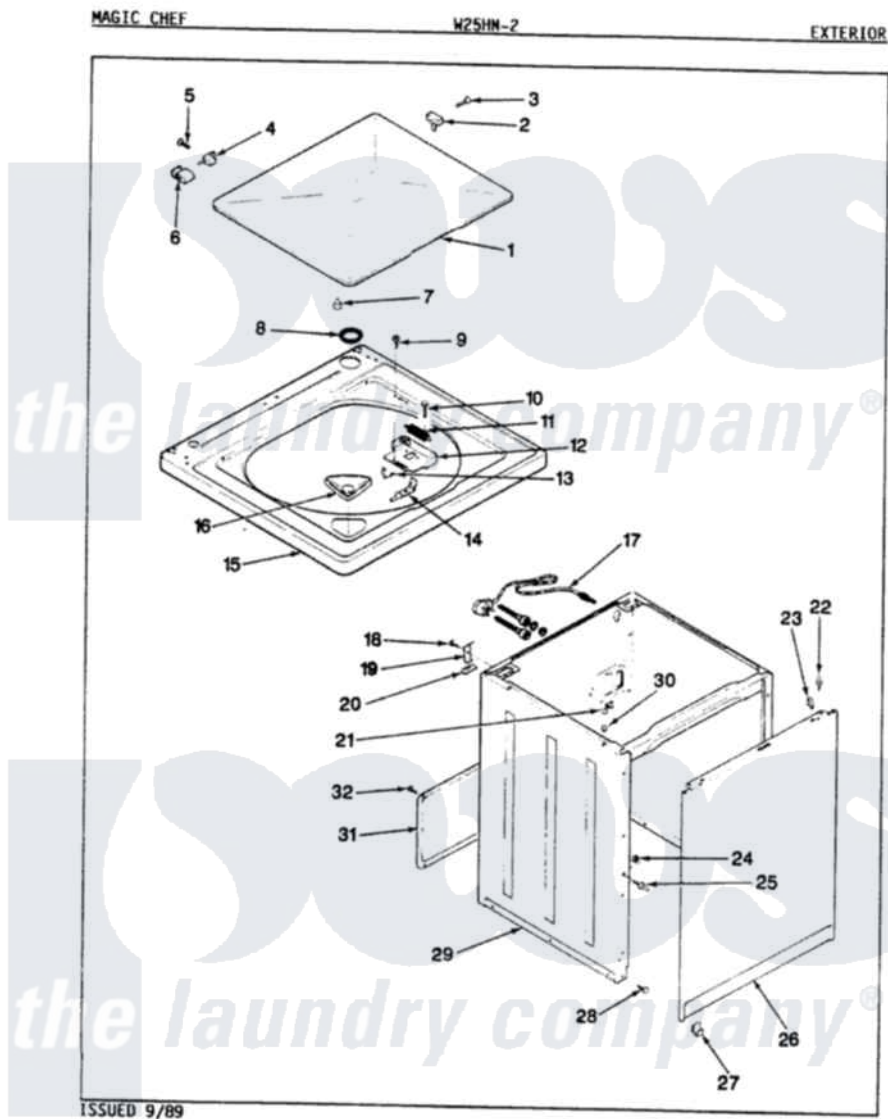

Magic Chef W25HY2 07 - EXTERIOR (REV. E-F)

Magic Chef [Residential Magic Chef W25HY2 Washer Parts](#) Parts Diagram 07 - EXTERIOR (REV. E-F)
 Click on the part number to view part

Item	Original Part Number	Replaced By	Status	Part Description
1	35-2341-25		Not Available	CLOTHES DOOR
"	35-2341	35-2026		Lid
2	25-7436			Nylite Washer
"	43-0057			Actuator, Door Switch
3	25-7438			Screw
4	25-7086	Y0308025		Washer, Stainless Steel
"	35-2045			Pin, Hinge
5	25-7893			Screw
6	35-2044			Hinge, Lid
7	35-0581			Bumper, Door
8	35-2064			Bushing, Insulating
"	35-2063			Bushing, Insulator
9	25-7463	7101P012-60		Screw
10	25-7437	40040701		Screw, Tapping No.6b-20
11	33-8911	12001187		Kit, Lid Switch Assembly
"	33-9064	12001187		Kit, Lid Switch Assembly

12	33-8289	12001187	Kit, Lid Switch Assembly
13	25-7878		Clip
14	33-9063	12001187	Kit, Lid Switch Assembly
15	35-2739-25		Not Available TOP, CABINET (HARV.WT)
16	33-9906	21001167	Dispenser, Bleach
17	35-0680		Not Available CORD, POWER
18	25-7893		Screw
19	33-7450	35-2846	Hinge, Cabinet Top
20	33-0930		Pad, Top Hinge
21	33-6099		Clamp
22	53-0643		Pin, Locator
23	34-9701		Guide, Cabinet
24	25-0224	3400029	Nut, Adapter Plate
25	53-0643		Pin, Locator
26	35-2084-25		Not Available PANEL, FRONT
27	53-0120		Clip, Front Panel
28	33-2653		Bumper, Cabinet
29	35-2106-25		Not Available CABINET ASSY. (HW)
30	33-2653		Bumper, Cabinet
31	35-2108	21001871	Cabinet
32	25-7733	681414	Screw, 10AB X 1/2